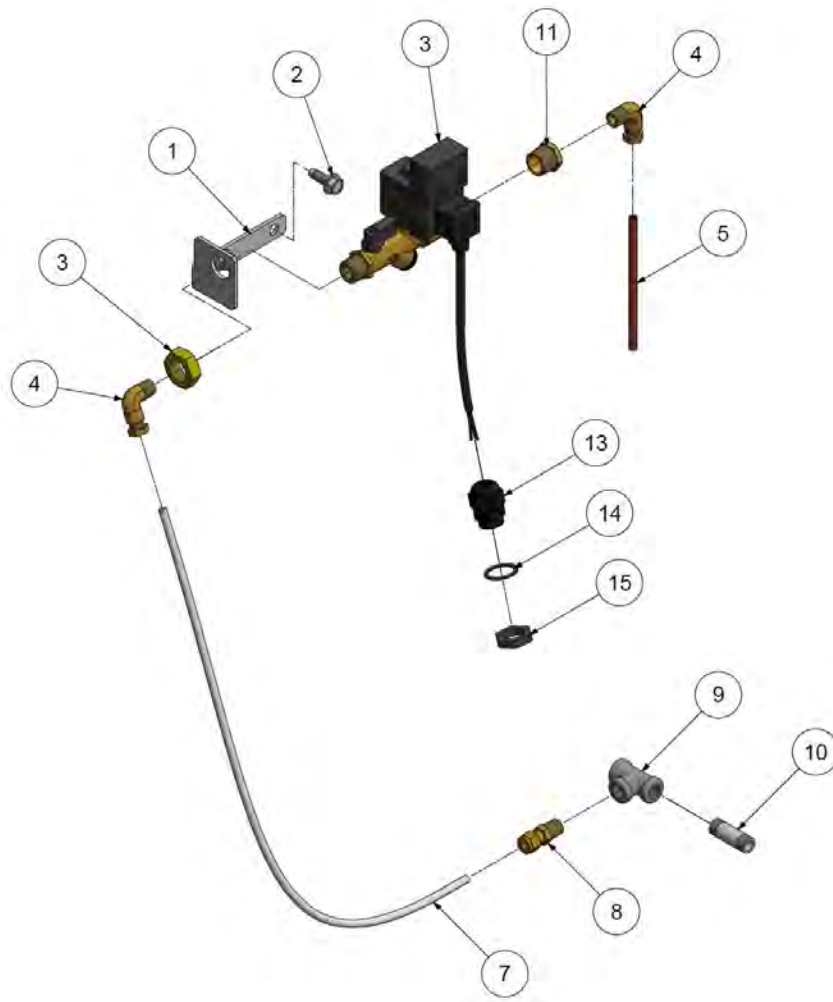

Tank Drain – Electric (optional)

ELECTRIC TANK DRAIN

TEN002668

Item	Part Number	Description	Qty
1	CC1049403	BRACKET	1
2	M1454	SCREW	2
3	TEN001368	VALVE,ETD,W/STRAINER	1
4	86A40	COMPRESSION FITTING, ELBOW	2
5	M2471	COPPER TUBING	6 in
7	P08084A	PLASTIC TUBING	5 ft
8	M2862	COMPRESSION FITTING, STRAIGHT	1
9	M1003B	PIPE TEE	1
10	M1016B	PIPE NIPPLE	1
11	M3080	PIPE BUSHING	1
13	003FE98	CORD GRIP	1
14	TEN008088	SEALING RING	1
15	TEN008089	LOCK NUT	1