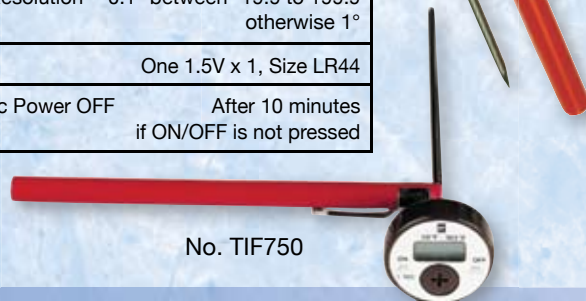

No. TIF750

ROBINAIR 1-800-533-6127
www.robinair.com

a business unit of SPX Corporation

655 Eisenhower Drive, Owatonna, MN 55060-0095
Phone: 507-455-7000, International Sales: 507-455-7223

06-21 ©2006 SPX Corporation. All rights reserved.
Because of ongoing product improvements, we reserve the right to change design, materials, and specifications without notice.