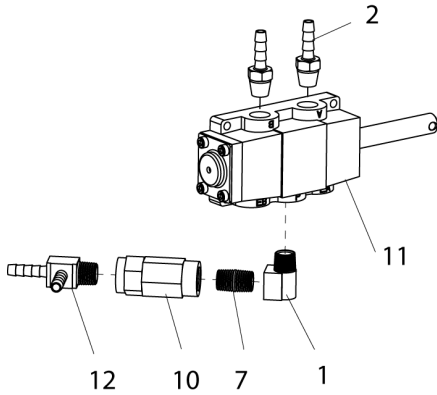

Valve Assemblies

Table Top Clamp Pedal Valve Assembly