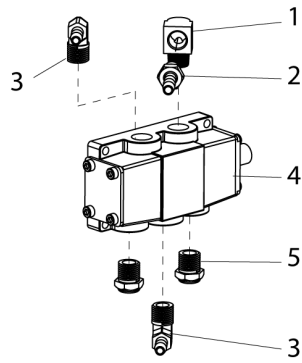

BL Arm Assembly

Item	Part No.	Description
†1	81833125	B.L. Cylinder, 1/4" Fitting (70 Series, Hand Operated)
2	8181949	5/8 x 1-3/8 Clevis Pin
3	8181912	Clevis Clip
4	8182016	3/4"-10 Nylon Insert Lock Nut, Gr.5
**5	8183606	Shoe Bootie Kit, Pkg of 2
6	85608038	B.L. Shoe, Handle & Pivot W/C (Hand Operated)
7	8182043	5/8-11 Nylon Insert Lock Nut Gr.5
8	8181951	B.L. Shoe Pivot Bracket
9	8100979	3/4", Rubber Hand Grip (Hand Operated)
10	8182011	5/8-11 x 5" Hex Hd Cap Scr, Gr.5
*11	85608033	B.L. Arm Valve Assembly
	8185755	B.L. Arm Valve Assy (old style)
12	902189	1/4-20 x .504 HHCS
13	8182009	3/4-10 x 3 3/4" HHCS
14	8120326	ø1/2" Hitch Pin
17	8181970	Bead Loosener Caution Decal
18	8182768	Bead Loosener Caution Decal
19	8182002	B.L. Arm
20	8185558	Shoulder Screw
21	85000047	10/24 x 1" HHCS Screw
22	8301035	3/8-16 Hex Nyloc Nut
23	8182682	10-24 Nylon Insert Lock Nut Gr.5
24	85608037	Lever Link
25	8106301	1/4" Hex Hd Self Tap Screw, Gr.5
26	8182044	Neoprene Cushion Clamp
27	85608034	B.L. Lever Assembly
28	85608569	Heim Joint
29	8182457	3/4" Washer
30	85608567	Spacer
31	85608566	Spacer
32	8182579	Screw

Bead Loosener Arm Valve Assembly

Pilot Valve Assembly

Helper Arm Valve Assembly

Tilt Pedal Valve Assembly

Auxiliary Tower Valve Assembly

Item	Part No.	Description	Item	Part No.	Description
1	8000372	1/4 NPT, 90° St. ELL Fitting	11	8184369	4-Way w/Pull Pin Valve
2	8000378	1/4" Brass St. Fitting	12	8110325	1/4" NPT Male Run Tee
3	8000376	ELL 90° 1/4 Hose Fitting	13	8110328	1/8" NPT Tee
4	8184878	4-way Valve, Pedal Operated	14	8181986	4-Way w/Pull Pin Valve
5	85607855	1/4 NPT Muffler, Small	15	8110497	Male Elbow 1/8 NPT x 1/4 Hose
6	8105615	Small Muffler	16	8183369	1/4" Hose Fitting, 1/8" NPT w/ Orifice
7	8000580	1/4 NPT Close Nipple	17	85610044	4-Way Pilot Valve
8	8109481	1/4 NPT x 1/8 NPT RDCR Fitting	18	85609908	3 Position Valve
9	8181997	90° Elbow 1/8 NPT x 1/8" Fitting			
10	8104969	Check Valve			