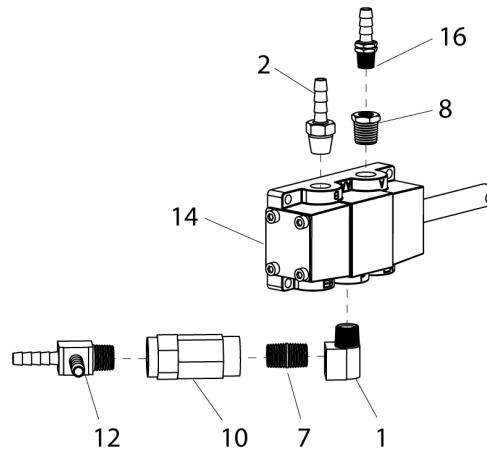

BL Arm Assembly

Item	Part No.	Description
†1	81833125	B.L. Cylinder, 1/4" Fitting (70 Series, Hand Operated)
2	8181949	5/8 x 1-3/8 Clevis Pin
3	8181912	Clevis Clip
4	8182016	3/4"-10 Nylon Insert Lock Nut, Gr.5
**5	8183606	Shoe Bootie Kit, Pkg of 2
6	85608038	B.L. Shoe, Handle & Pivot W/C (Hand Operated)
7	8182043	5/8-11 Nylon Insert Lock Nut Gr.5
8	8181951	B.L. Shoe Pivot Bracket
9	8100979	3/4", Rubber Hand Grip (Hand Operated)
10	8182011	5/8-11 x 5" Hex Hd Cap Scr, Gr.5
*11	85608033	B.L. Arm Valve Assembly
	8185755	B.L. Arm Valve Assy (old style)
12	902189	1/4-20 x .504 HHCS
13	8182009	3/4-10 x 3 3/4" HHCS
14	8120326	ø1/2" Hitch Pin
17	8181970	Bead Loosener Caution Decal
18	8182768	Bead Loosener Caution Decal
19	8182002	B.L. Arm
20	8185558	Shoulder Screw
21	85000047	10/24 x 1" HHCS Screw
22	8301035	3/8-16 Hex Nyloc Nut
23	8182682	10-24 Nylon Insert Lock Nut Gr.5
24	85608037	Lever Link
25	8106301	1/4" Hex Hd Self Tap Screw, Gr.5
26	8182044	Neoprene Cushion Clamp
27	85608034	B.L. Lever Assembly
28	85608569	Heim Joint
29	8182457	3/4" Washer
30	85608567	Spacer
31	85608566	Spacer
32	8182579	Screw

Bead Loosener Arm Valve Assembly

Pilot Valve Assembly

Helper Arm Valve Assembly

Tilt Pedal Valve Assembly

Auxiliary Tower Valve Assembly

Item	Part No.	Description	Item	Part No.	Description
1	8000372	1/4 NPT, 90° St. ELL Fitting	11	8184369	4-Way w/Pull Pin Valve
2	8000378	1/4" Brass St. Fitting	12	8110325	1/4" NPT Male Run Tee
3	8000376	ELL 90° 1/4 Hose Fitting	13	8110328	1/8" NPT Tee
4	8184878	4-way Valve, Pedal Operated	14	8181986	4-Way w/Pull Pin Valve
5	85607855	1/4 NPT Muffler, Small	15	8110497	Male Elbow 1/8 NPT x 1/4 Hose
6	8105615	Small Muffler	16	8183369	1/4" Hose Fitting, 1/8" NPT w/ Orifice
7	8000580	1/4 NPT Close Nipple	17	85610044	4-Way Pilot Valve
8	8109481	1/4 NPT x 1/8 NPT RDCR Fitting	18	85609908	3 Position Valve
9	8181997	90° Elbow 1/8 NPT x 1/8" Fitting			
10	8104969	Check Valve			