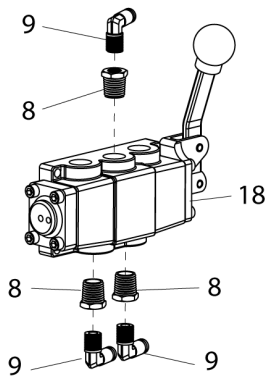

BL Arm Assembly

Item	Part No.	Description
†1	81833125	B.L. Cylinder, 1/4" Fitting (70 Series, Hand Operated)
2	8181949	5/8 x 1-3/8 Clevis Pin
3	8181912	Clevis Clip
4	8182016	3/4"-10 Nylon Insert Lock Nut, Gr.5
**5	8183606	Shoe Bootie Kit, Pkg of 2
6	85608038	B.L. Shoe, Handle & Pivot W/C (Hand Operated)
7	8182043	5/8-11 Nylon Insert Lock Nut Gr.5
8	8181951	B.L. Shoe Pivot Bracket
9	8100979	3/4", Rubber Hand Grip (Hand Operated)
10	8182011	5/8-11 x 5" Hex Hd Cap Scr, Gr.5
*11	85608033	B.L. Arm Valve Assembly
	8185755	B.L. Arm Valve Assy (old style)
12	902189	1/4-20 x .504 HHCS
13	8182009	3/4-10 x 3 3/4" HHCS
14	8120326	ø1/2" Hitch Pin
17	8181970	Bead Loosener Caution Decal
18	8182768	Bead Loosener Caution Decal
19	8182002	B.L. Arm
20	8185558	Shoulder Screw
21	85000047	10/24 x 1" HHCS Screw
22	8301035	3/8-16 Hex Nyloc Nut
23	8182682	10-24 Nylon Insert Lock Nut Gr.5
24	85608037	Lever Link
25	8106301	1/4" Hex Hd Self Tap Screw, Gr.5
26	8182044	Neoprene Cushion Clamp
27	85608034	B.L. Lever Assembly
28	85608569	Heim Joint
29	8182457	3/4" Washer
30	85608567	Spacer
31	85608566	Spacer
32	8182579	Screw

Bead Loosener Arm Valve Assembly

Pilot Valve Assembly

Helper Arm Valve Assembly

Tilt Pedal Valve Assembly

Auxiliary Tower Valve Assembly

Item	Part No.	Description	Item	Part No.	Description
1	8000372	1/4 NPT, 90° St. ELL Fitting	11	8184369	4-Way w/Pull Pin Valve
2	8000378	1/4" Brass St. Fitting	12	8110325	1/4" NPT Male Run Tee
3	8000376	ELL 90° 1/4 Hose Fitting	13	8110328	1/8" NPT Tee
4	8184878	4-way Valve, Pedal Operated	14	8181986	4-Way w/Pull Pin Valve
5	85607855	1/4 NPT Muffler, Small	15	8110497	Male Elbow 1/8 NPT x 1/4 Hose
6	8105615	Small Muffler	16	8183369	1/4" Hose Fitting, 1/8" NPT w/ Orifice
7	8000580	1/4 NPT Close Nipple	17	85610044	4-Way Pilot Valve
8	8109481	1/4 NPT x 1/8 NPT RDCR Fitting	18	85609908	3 Position Valve
9	8181997	90° Elbow 1/8 NPT x 1/8" Fitting			
10	8104969	Check Valve			