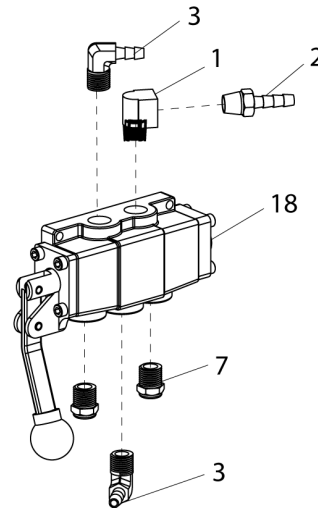

BL Arm Assembly

Item	Part No.	Description
†1	81833125	B.L. Cylinder, 1/4" Fitting (70 Series, Hand Operated)
2	8181949	5/8 x 1-3/8 Clevis Pin
3	8181912	Clevis Clip
4	8182016	3/4"-10 Nylon Insert Lock Nut, Gr.5
**5	8183606	Shoe Bootie Kit, Pkg of 2
6	85608038	B.L. Shoe, Handle & Pivot W/C (Hand Operated)
7	8182043	5/8-11 Nylon Insert Lock Nut Gr.5
8	8181951	B.L. Shoe Pivot Bracket
9	8100979	3/4", Rubber Hand Grip (Hand Operated)
10	8182011	5/8-11 x 5" Hex Hd Cap Scr, Gr.5
*11	85608033	B.L. Arm Valve Assembly
	8185755	B.L. Arm Valve Assy (old style)
12	902189	1/4-20 x .504 HHCS
13	8182009	3/4-10 x 3 3/4" HHCS
14	8120326	ø1/2" Hitch Pin
17	8181970	Bead Loosener Caution Decal
18	8182768	Bead Loosener Caution Decal
19	8182002	B.L. Arm
20	8185558	Shoulder Screw
21	85000047	10/24 x 1" HHCS Screw
22	8301035	3/8-16 Hex Nyloc Nut
23	8182682	10-24 Nylon Insert Lock Nut Gr.5
24	85608037	Lever Link
25	8106301	1/4" Hex Hd Self Tap Screw, Gr.5
26	8182044	Neoprene Cushion Clamp
27	85608034	B.L. Lever Assembly
28	85608569	Heim Joint
29	8182457	3/4" Washer
30	85608567	Spacer
31	85608566	Spacer
32	8182579	Screw

Bead Loosener Arm Valve Assembly

Pilot Valve Assembly

Helper Arm Valve Assembly

Tilt Pedal Valve Assembly

Auxiliary Tower Valve Assembly

Item	Part No.	Description	Item	Part No.	Description
1	8000372	1/4 NPT, 90° St. ELL Fitting	11	8184369	4-Way w/Pull Pin Valve
2	8000378	1/4" Brass St. Fitting	12	8110325	1/4" NPT Male Run Tee
3	8000376	ELL 90° 1/4 Hose Fitting	13	8110328	1/8" NPT Tee
4	8184878	4-way Valve, Pedal Operated	14	8181986	4-Way w/Pull Pin Valve
5	85607855	1/4 NPT Muffler, Small	15	8110497	Male Elbow 1/8 NPT x 1/4 Hose
6	8105615	Small Muffler	16	8183369	1/4" Hose Fitting, 1/8" NPT w/ Orifice
7	8000580	1/4 NPT Close Nipple	17	85610044	4-Way Pilot Valve
8	8109481	1/4 NPT x 1/8 NPT RDCR Fitting	18	85609908	3 Position Valve
9	8181997	90° Elbow 1/8 NPT x 1/8" Fitting			
10	8104969	Check Valve			