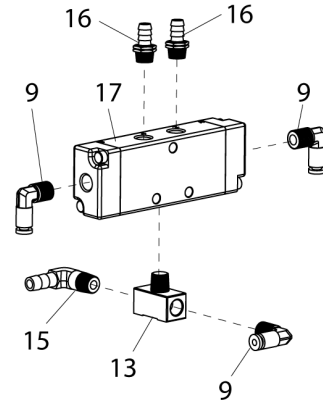

BL Arm Assembly

Item	Part No.	Description
†1	81833125	B.L. Cylinder, 1/4" Fitting (70 Series, Hand Operated)
2	8181949	5/8 x 1-3/8 Clevis Pin
3	8181912	Clevis Clip
4	8182016	3/4"-10 Nylon Insert Lock Nut, Gr.5
**5	8183606	Shoe Bootie Kit, Pkg of 2
6	85608038	B.L. Shoe, Handle & Pivot W/C (Hand Operated)
7	8182043	5/8-11 Nylon Insert Lock Nut Gr.5
8	8181951	B.L. Shoe Pivot Bracket
9	8100979	3/4", Rubber Hand Grip (Hand Operated)
10	8182011	5/8-11 x 5" Hex Hd Cap Scr, Gr.5
*11	85608033	B.L. Arm Valve Assembly
	8185755	B.L. Arm Valve Assy (old style)
12	902189	1/4-20 x .504 HHCS
13	8182009	3/4-10 x 3 3/4" HHCS
14	8120326	ø1/2" Hitch Pin
17	8181970	Bead Loosener Caution Decal
18	8182768	Bead Loosener Caution Decal
19	8182002	B.L. Arm
20	8185558	Shoulder Screw
21	85000047	10/24 x 1" HHCS Screw
22	8301035	3/8-16 Hex Nyloc Nut
23	8182682	10-24 Nylon Insert Lock Nut Gr.5
24	85608037	Lever Link
25	8106301	1/4" Hex Hd Self Tap Screw, Gr.5
26	8182044	Neoprene Cushion Clamp
27	85608034	B.L. Lever Assembly
28	85608569	Heim Joint
29	8182457	3/4" Washer
30	85608567	Spacer
31	85608566	Spacer
32	8182579	Screw

Bead Loosener Arm Valve Assembly

Pilot Valve Assembly

Helper Arm Valve Assembly

Tilt Pedal Valve Assembly

Auxiliary Tower Valve Assembly

Item	Part No.	Description	Item	Part No.	Description
1	8000372	1/4 NPT, 90° St. ELL Fitting	11	8184369	4-Way w/Pull Pin Valve
2	8000378	1/4" Brass St. Fitting	12	8110325	1/4" NPT Male Run Tee
3	8000376	ELL 90° 1/4 Hose Fitting	13	8110328	1/8" NPT Tee
4	8184878	4-way Valve, Pedal Operated	14	8181986	4-Way w/Pull Pin Valve
5	85607855	1/4 NPT Muffler, Small	15	8110497	Male Elbow 1/8 NPT x 1/4 Hose
6	8105615	Small Muffler	16	8183369	1/4" Hose Fitting, 1/8" NPT w/ Orifice
7	8000580	1/4 NPT Close Nipple	17	85610044	4-Way Pilot Valve
8	8109481	1/4 NPT x 1/8 NPT RDCR Fitting	18	85609908	3 Position Valve
9	8181997	90° Elbow 1/8 NPT x 1/8" Fitting			
10	8104969	Check Valve			