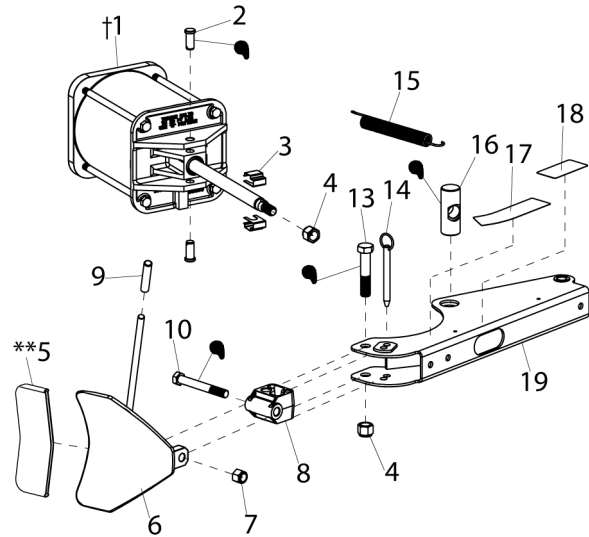

BL Arm Assembly

Item	Part No.	Description
†1	81833125	B.L. Cylinder, 1/4" Fitting (70 Series, Hand Operated)
2	8181949	5/8 x 1-3/8 Clevis Pin
3	8181912	Clevis Clip
4	8182016	3/4"-10 Nylon Insert Lock Nut, Gr.5
**5	8183606	Shoe Bootie Kit, Pkg of 2
6	85608038	B.L. Shoe, Handle & Pivot W/C (Hand Operated)
7	8182043	5/8-11 Nylon Insert Lock Nut Gr.5
8	8181951	B.L. Shoe Pivot Bracket
9	8100979	3/4", Rubber Hand Grip (Hand Operated)
10	8182011	5/8-11 x 5" Hex Hd Cap Scr, Gr.5
*11	85608033	B.L. Arm Valve Assembly
	8185755	B.L. Arm Valve Assy (old style)
12	902189	1/4-20 x .504 HHCS
13	8182009	3/4-10 x 3 3/4" HHCS
14	8120326	ø1/2" Hitch Pin
17	8181970	Bead Loosener Caution Decal
18	8182768	Bead Loosener Caution Decal
19	8182002	B.L. Arm
20	8185558	Shoulder Screw
21	85000047	10/24 x 1" HHCS Screw
22	8301035	3/8-16 Hex Nyloc Nut
23	8182682	10-24 Nylon Insert Lock Nut Gr.5
24	85608037	Lever Link
25	8106301	1/4" Hex Hd Self Tap Screw, Gr.5
26	8182044	Neoprene Cushion Clamp
27	85608034	B.L. Lever Assembly
28	85608569	Heim Joint
29	8182457	3/4" Washer
30	85608567	Spacer
31	85608566	Spacer
32	8182579	Screw

Bead Loosener Arm Valve Assembly

Pilot Valve Assembly

Helper Arm Valve Assembly

Tilt Pedal Valve Assembly

Auxiliary Tower Valve Assembly

Item	Part No.	Description	Item	Part No.	Description
1	8000372	1/4 NPT, 90° St. ELL Fitting	11	8184369	4-Way w/Pull Pin Valve
2	8000378	1/4" Brass St. Fitting	12	8110325	1/4" NPT Male Run Tee
3	8000376	ELL 90° 1/4 Hose Fitting	13	8110328	1/8" NPT Tee
4	8184878	4-way Valve, Pedal Operated	14	8181986	4-Way w/Pull Pin Valve
5	85607855	1/4 NPT Muffler, Small	15	8110497	Male Elbow 1/8 NPT x 1/4 Hose
6	8105615	Small Muffler	16	8183369	1/4" Hose Fitting, 1/8" NPT w/ Orifice
7	8000580	1/4 NPT Close Nipple	17	85610044	4-Way Pilot Valve
8	8109481	1/4 NPT x 1/8 NPT RDCR Fitting	18	85609908	3 Position Valve
9	8181997	90° Elbow 1/8 NPT x 1/8" Fitting			
10	8104969	Check Valve			