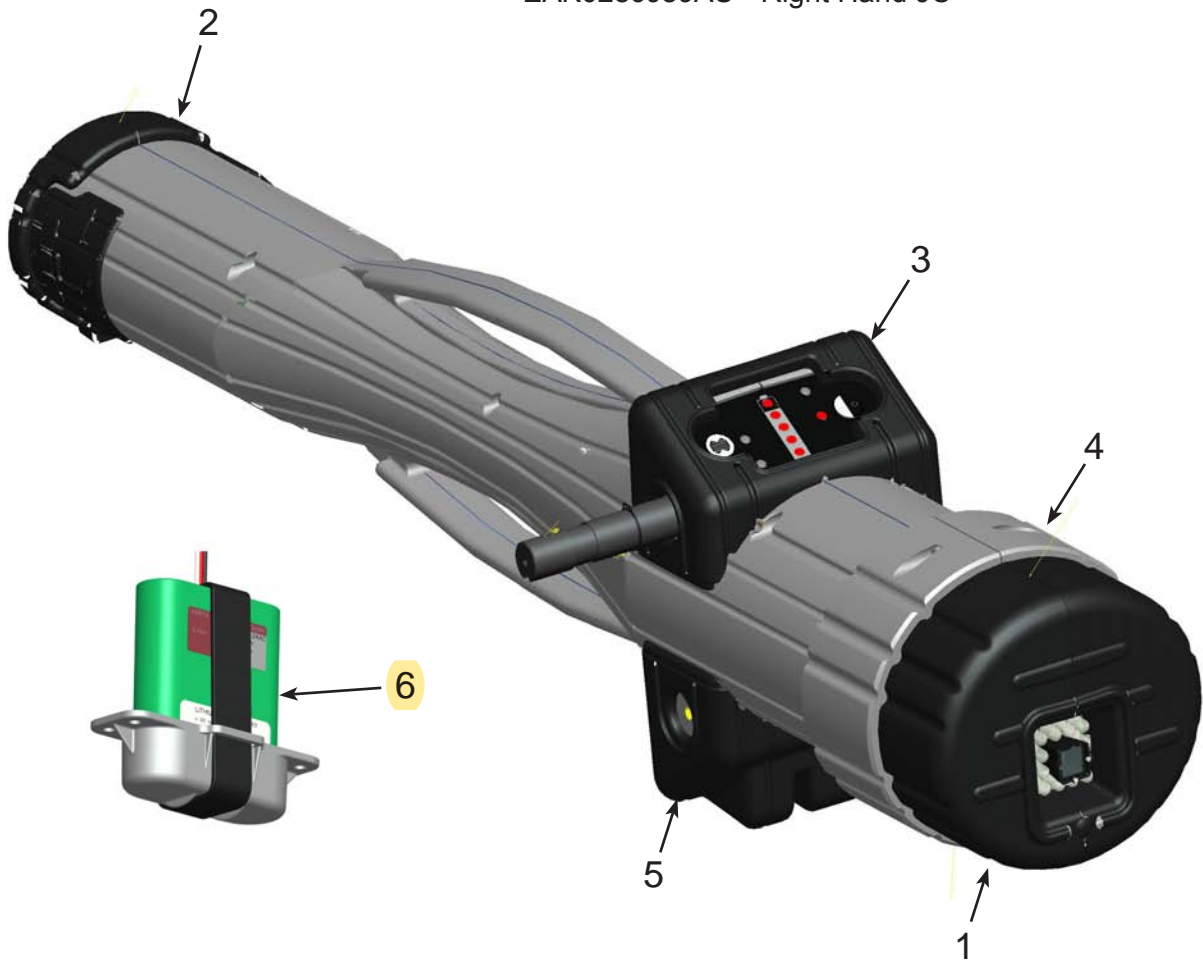

POD ASSEMBLY

**FIELD SERVICE KITS**

EAK0289J43AU - SENSOR POD KIT, JBC  
 EAK0289J44AU - SENSOR POD KIT, HOFMANN

EAK0289J34AU Sensor Pod Kit, (No brand)

**SINGLE POD REPLACEMENTS**

EAK0289J87AU - Left Hand Hofmann  
 EAK0289J90AU - Right Hand Hofmann  
 EAK0289J88AU - Left Hand JBC  
 EAK0289J89AU - Right Hand JC

ITEM	REQD	PART NO	DESCRIPTION
1	1	EAC0090J40A	BUMPER - COVER. CAMERA
2	1	EAC0090J41A	BUMPER - CROSS TOE
3	1	EAC0090J44A	PIVOT BUMPER
4	2	EAM0054J55A	CW - OUTSIDE,
5	1	EAC0090J81A	BUMPER LOWER BATTERY
6	1	EAK0289J46A	BATTERY PACK SVC KIT

NOTE: NO FIELD SERVICE PARTS INSIDE OF POD