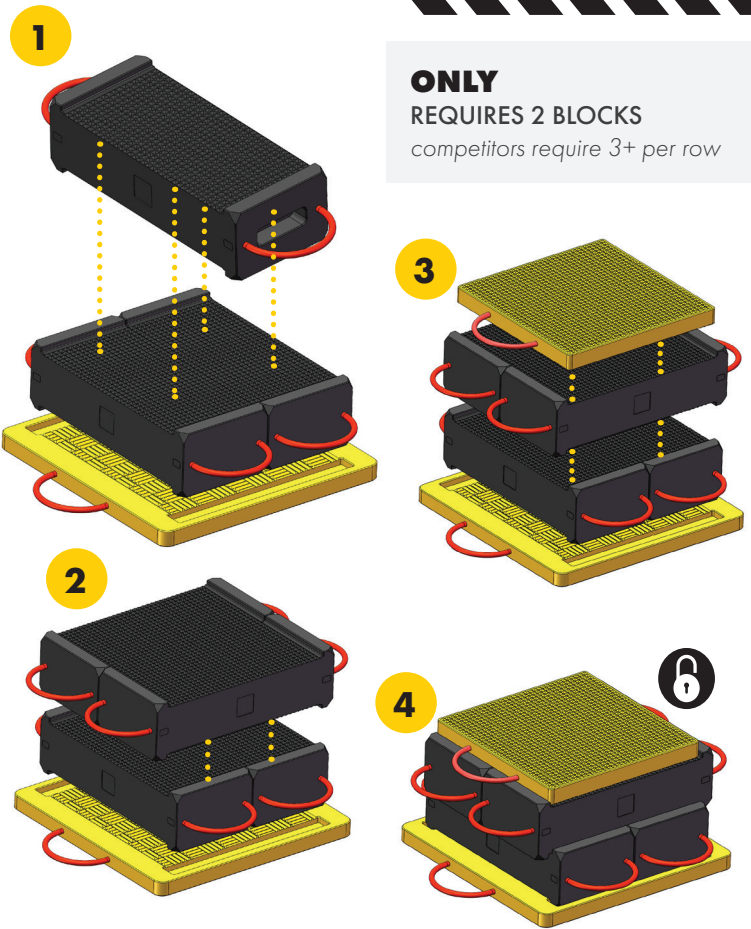

### TOP stability plate

### BOTTOM stability plate

MODEL 12523

MODEL 12521

reverse side is  
pyramid style

18 x 18 x 1.5 inches

23 x 23 x 1.5 inches

# SOLID.SAFE.SIMPLE

ESCO **CRIBLOK** System has been successfully tested to 400,000 lbs. in testing facility.

**ONLY**  
REQUIRES 2 BLOCKS  
*competitors require 3+ per row*

	12520	12521	12523	12531	12532
<b>Description</b>	100 Ton Capacity Single CribBLOK	CriBLOK Bottom Stability Locking Plate	CriBLOK Top Stability Locking Plate	CribBLOK Cribbing System <b>MEDIUM KIT</b>	CribBLOK Cribbing System <b>MAX KIT</b>
<b>Capacity</b>	100 TONS	100 TONS	100 TONS	100 TONS	100 TONS
<b>Color</b>	Black	Yellow	Yellow	Mixed	Mixed
<b>Height</b>	5 in.   12.7 cm	1.5 in.   3.8 cm	1.5 in.   3.8 cm	NA (See Kit Height)	NA (See Kit Height)
<b>Length</b>	21 in.   53 cm	23 in.   58 cm	18 in.   45 cm	23 in.   58 cm	23 in.   58 cm
<b>Width</b>	9 in.   23 cm	23 in.   58 cm	18 in.   45 cm	23 in.   58 cm	23 in.   58 cm
<b># of Pieces</b>	1	1	1	14	26
	(1) <b>SINGLE</b> Cribbing Block	(1) <b>BOTTOM</b> stability locking plate	(1) <b>TOP</b> stability locking plate	(12) Cribbing Block(s) (1) Top Plate (1) Bottom Plate	(24) Cribbing Block(s) (1) Top Plate (1) Bottom Plate
<b>Maximum Kit Height</b>	NA	NA	NA	33 in.   84 cm	63 in.   160 cm
<b>Minimum Kit Height</b>	NA	NA	NA	7.75 in.   19.7 cm	7.75 in.   19.7 cm
<b>Weight</b>	33 lbs.   15 kg	25 lbs.   11 kg	19 lbs.   8.6 kg	440 lbs.   200 kg	836 lbs.   379 kg
<b>UPC</b>	816904025724	816904025731	816904025748	816904025755	816904025762