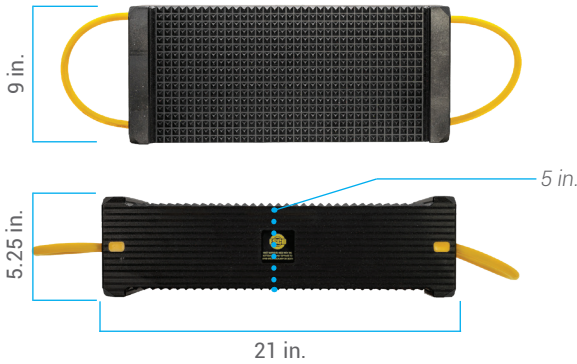

## BENEFITS & FEATURES:

- ▶ **ALL IN ONE SIMPLE & EASY CRIBBING SOLUTION** that provides a safe and stable foundation for any load up to 100 Tons (200,000 lbs.).
- ▶ Designed as a solid support system with **no voids between cribbing contact points**, delivering a solid, safe and secure cribbing support system.
- ▶ **Outlasts wood and other composite cribbing alternatives.** Will not get brittle over time or deteriorate.
- ▶ Designed for outdoor/indoor usage.
- ▶ **10% Lighter** than competitive brands in the market.
- ▶ 21 inch length blocks (18 inches surface area [324 sq. in.]) designed for a smaller footprint on job sites, in the shop, and on trucks while in storage.
- ▶ **High Visibility Color** top and bottom plates to promote safety and better visual inspection.

## INNER LOCKING DESIGN >>>

Uniquely designed **INNER-LOCKING CRIBBING SYSTEM** to prevent movement of blocks under load utilizing both **cross-lock** and **pyramid style mating**.

### TOP stability plate