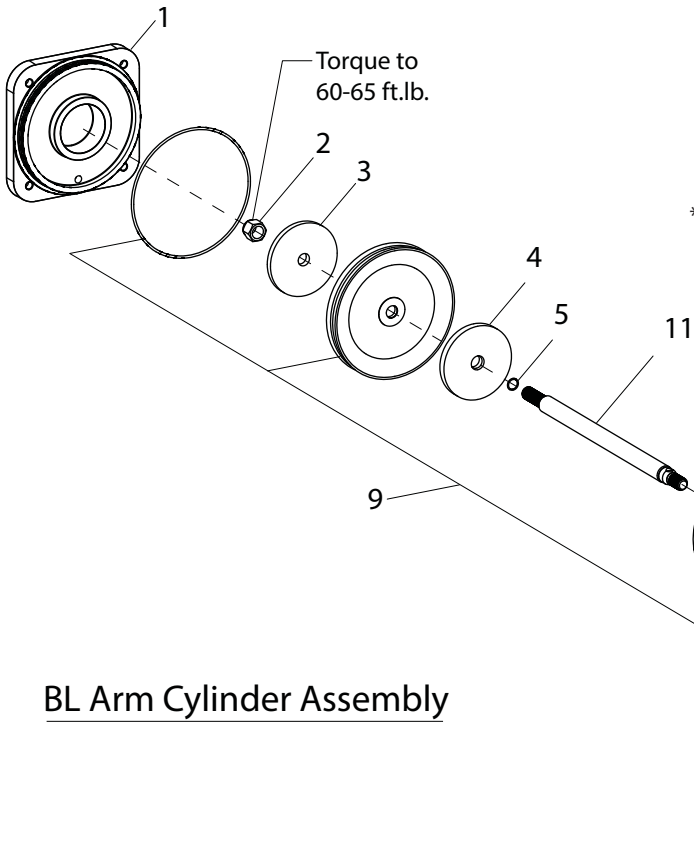

# Cylinder Assemblies

Item	Part No.	Description
1	8183310	B.L. Cylinder Bottom Cap
2	8182016	3/4"-10 Nylon Insert Nut, Gr.5
3	8181860	B.L. Cylinder Lower Washer
4	8181863	B.L. Cylinder Upper Washer
5	85607881	O-ring
6	8181574	B.L. Cylinder Barrel
7	85609719	Cylinder-Bushing/Cap Assy
8	8181862	Tie Bolt, 1/2-13 x 10-1/4" Lg., Gr.5
9	8182079	Seal Kit, B.L. Cylinder
*10	8000376	ELL 90° 1/4 Hose Fitting - Hand B/L
	8184256	ELL 90° 3/8 Hose Fitting - Foot B/L
11	8183311	Piston Rod, All 50 Series & 70 Series w/ Foot B.L.
	85608568	Piston Rod, 70 Series Hand B.L. w/ Heim Joint

BL Arm Cylinder Assembly

Item	Part No.	Description
1	8181183	5/16-18 Nylon Insert Lock Nut Gr.5
2	8181622	Cylinder Bottom Cap
3	8182719	1/2-13 Locking Jam Nut, Gr.5
4	8183772	O-ring
5	8181629	Shaft, Tabletop Cyl.
6	8181627	Sleeve, Cylinder
7	8181620	Cylinder Top Cap
8	8181633	Tie Bolt, Tabletop Cylinder
9	8183811	Table Top Cylinder Seal Kit