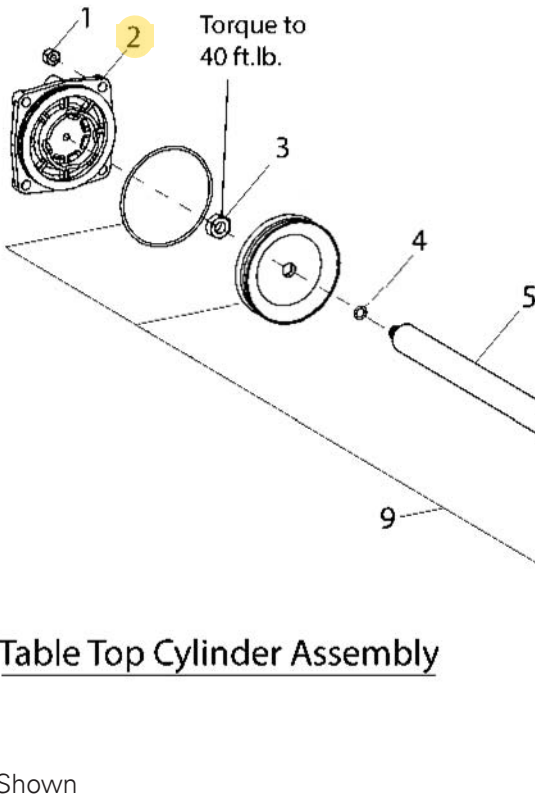

# Cylinder Assemblies

Item	Part No.	Description
1	8183310	B.L. Cylinder Bottom Cap
2	8182016	3/4"-10 Nylon Insert Nut, Gr.5
3	8181860	B.L. Cylinder Lower Washer
4	8181863	B.L. Cylinder Upper Washer
5	85607881	O-ring
6	8181574	B.L. Cylinder Barrel
7	85609719	Cylinder-Bushing/Cap Assy
8	8181862	Tie Bolt, 1/2-13 x 10-1/4" Lg., Gr.5
9	8182079	Seal Kit, B.L. Cylinder
*10	8000376	ELL 90° 1/4 Hose Fitting - Hand B/L
	8184256	ELL 90° 3/8 Hose Fitting - Foot B/L
11	8183311	Piston Rod, All 50 Series & 70 Series w/ Foot B.L.
	85608568	Piston Rod, 70 Series Hand B.L. w/ Heim Joint

BL Arm Cylinder Assembly

Item	Part No.	Description
1	8181183	5/16-18 Nylon Insert Lock Nut Gr.5
2	8181622	Cylinder Bottom Cap
3	8182719	1/2-13 Locking Jam Nut, Gr.5
4	8183772	O-ring
5	8181629	Shaft, Tabletop Cyl.
6	8181627	Sleeve, Cylinder
7	8181620	Cylinder Top Cap
8	8181633	Tie Bolt, Tabletop Cylinder
9	8183811	Table Top Cylinder Seal Kit