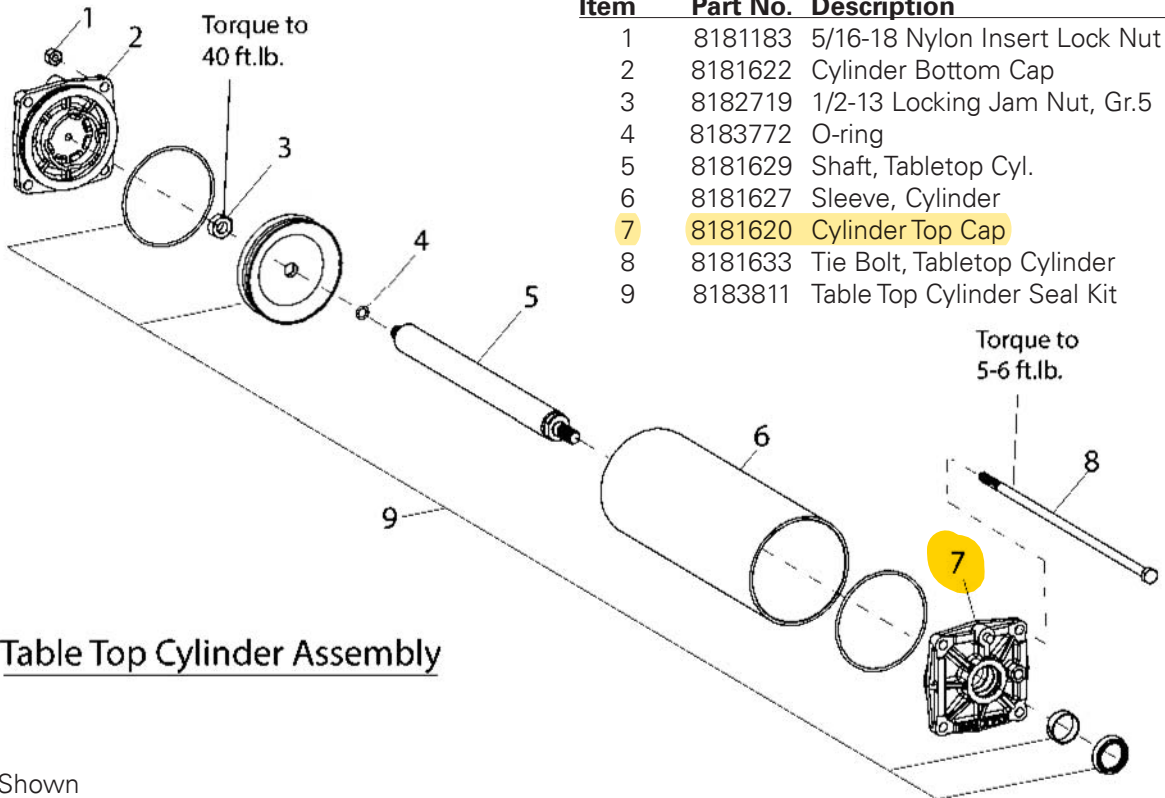

Cylinder Assemblies

Item	Part No.	Description
1	8183310	B.L. Cylinder Bottom Cap
2	8182016	3/4"-10 Nylon Insert Nut, Gr.5
3	8181860	B.L. Cylinder Lower Washer
4	8181863	B.L. Cylinder Upper Washer
5	85607881	O-ring
6	8181574	B.L. Cylinder Barrel
7	85609719	Cylinder-Bushing/Cap Assy
8	8181862	Tie Bolt, 1/2-13 x 10-1/4" Lg., Gr.5
9	8182079	Seal Kit, B.L. Cylinder
*10	8000376	ELL 90° 1/4 Hose Fitting - Hand B/L
	8184256	ELL 90° 3/8 Hose Fitting - Foot B/L
11	8183311	Piston Rod, All 50 Series & 70 Series w/ Foot B.L.
	85608568	Piston Rod, 70 Series Hand B.L. w/ Heim Joint

BL Arm Cylinder Assembly

Item	Part No.	Description
1	8181183	5/16-18 Nylon Insert Lock Nut Gr.5
2	8181622	Cylinder Bottom Cap
3	8182719	1/2-13 Locking Jam Nut, Gr.5
4	8183772	O-ring
5	8181629	Shaft, Tabletop Cyl.
6	8181627	Sleeve, Cylinder
7	8181620	Cylinder Top Cap
8	8181633	Tie Bolt, Tabletop Cylinder
9	8183811	Table Top Cylinder Seal Kit

Table Top Cylinder Assembly

*Not Shown