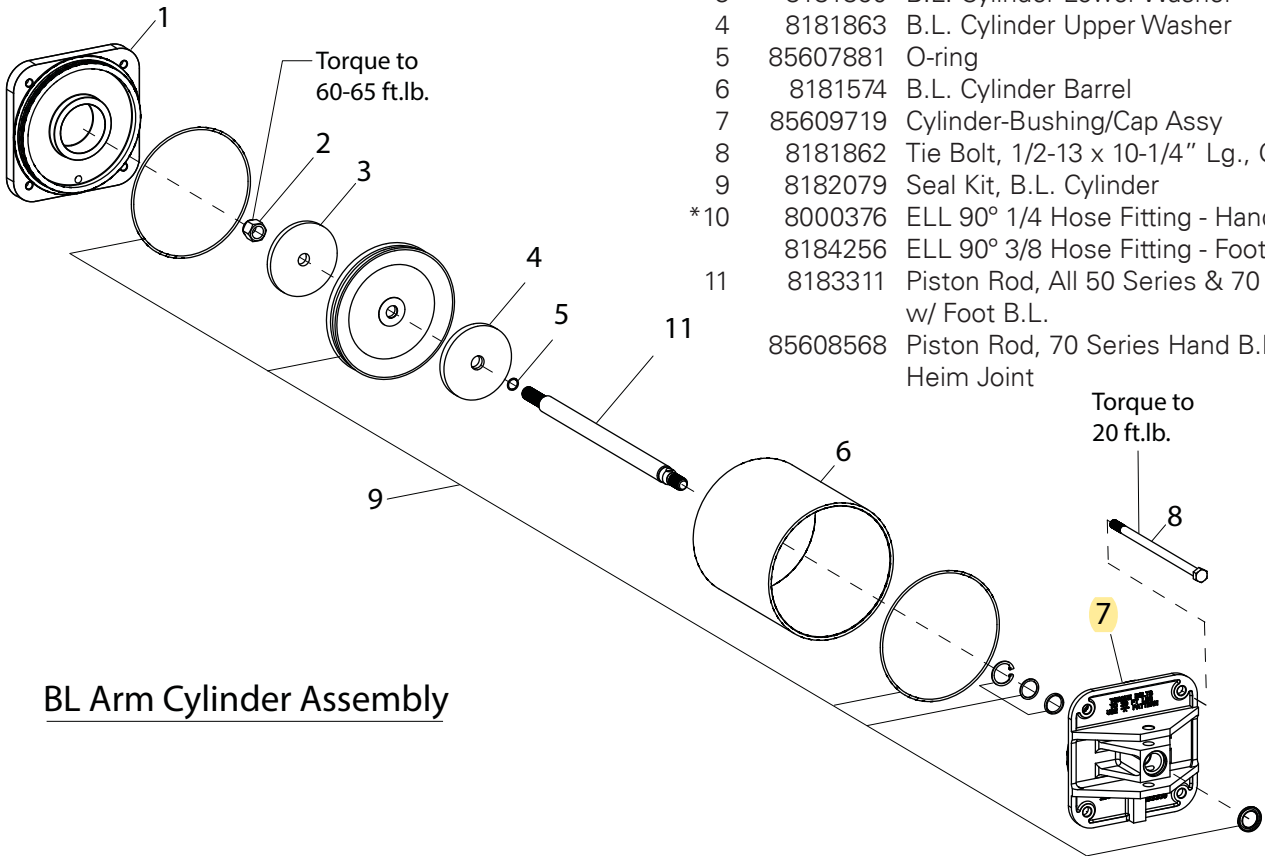

Cylinder Assemblies

Item	Part No.	Description
1	8183310	B.L. Cylinder Bottom Cap
2	8182016	3/4"-10 Nylon Insert Nut, Gr.5
3	8181860	B.L. Cylinder Lower Washer
4	8181863	B.L. Cylinder Upper Washer
5	85607881	O-ring
6	8181574	B.L. Cylinder Barrel
7	85609719	Cylinder-Bushing/Cap Assy
8	8181862	Tie Bolt, 1/2-13 x 10-1/4" Lg., Gr.5
9	8182079	Seal Kit, B.L. Cylinder
*10	8000376	ELL 90° 1/4 Hose Fitting - Hand B/L
	8184256	ELL 90° 3/8 Hose Fitting - Foot B/L
11	8183311	Piston Rod, All 50 Series & 70 Series w/ Foot B.L.
	85608568	Piston Rod, 70 Series Hand B.L. w/ Heim Joint

BL Arm Cylinder Assembly

Item	Part No.	Description
1	8181183	5/16-18 Nylon Insert Lock Nut Gr.5
2	8181622	Cylinder Bottom Cap
3	8182719	1/2-13 Locking Jam Nut, Gr.5
4	8183772	O-ring
5	8181629	Shaft, Tabletop Cyl.
6	8181627	Sleeve, Cylinder
7	8181620	Cylinder Top Cap
8	8181633	Tie Bolt, Tabletop Cylinder
9	8183811	Table Top Cylinder Seal Kit

Table Top Cylinder Assembly

*Not Shown