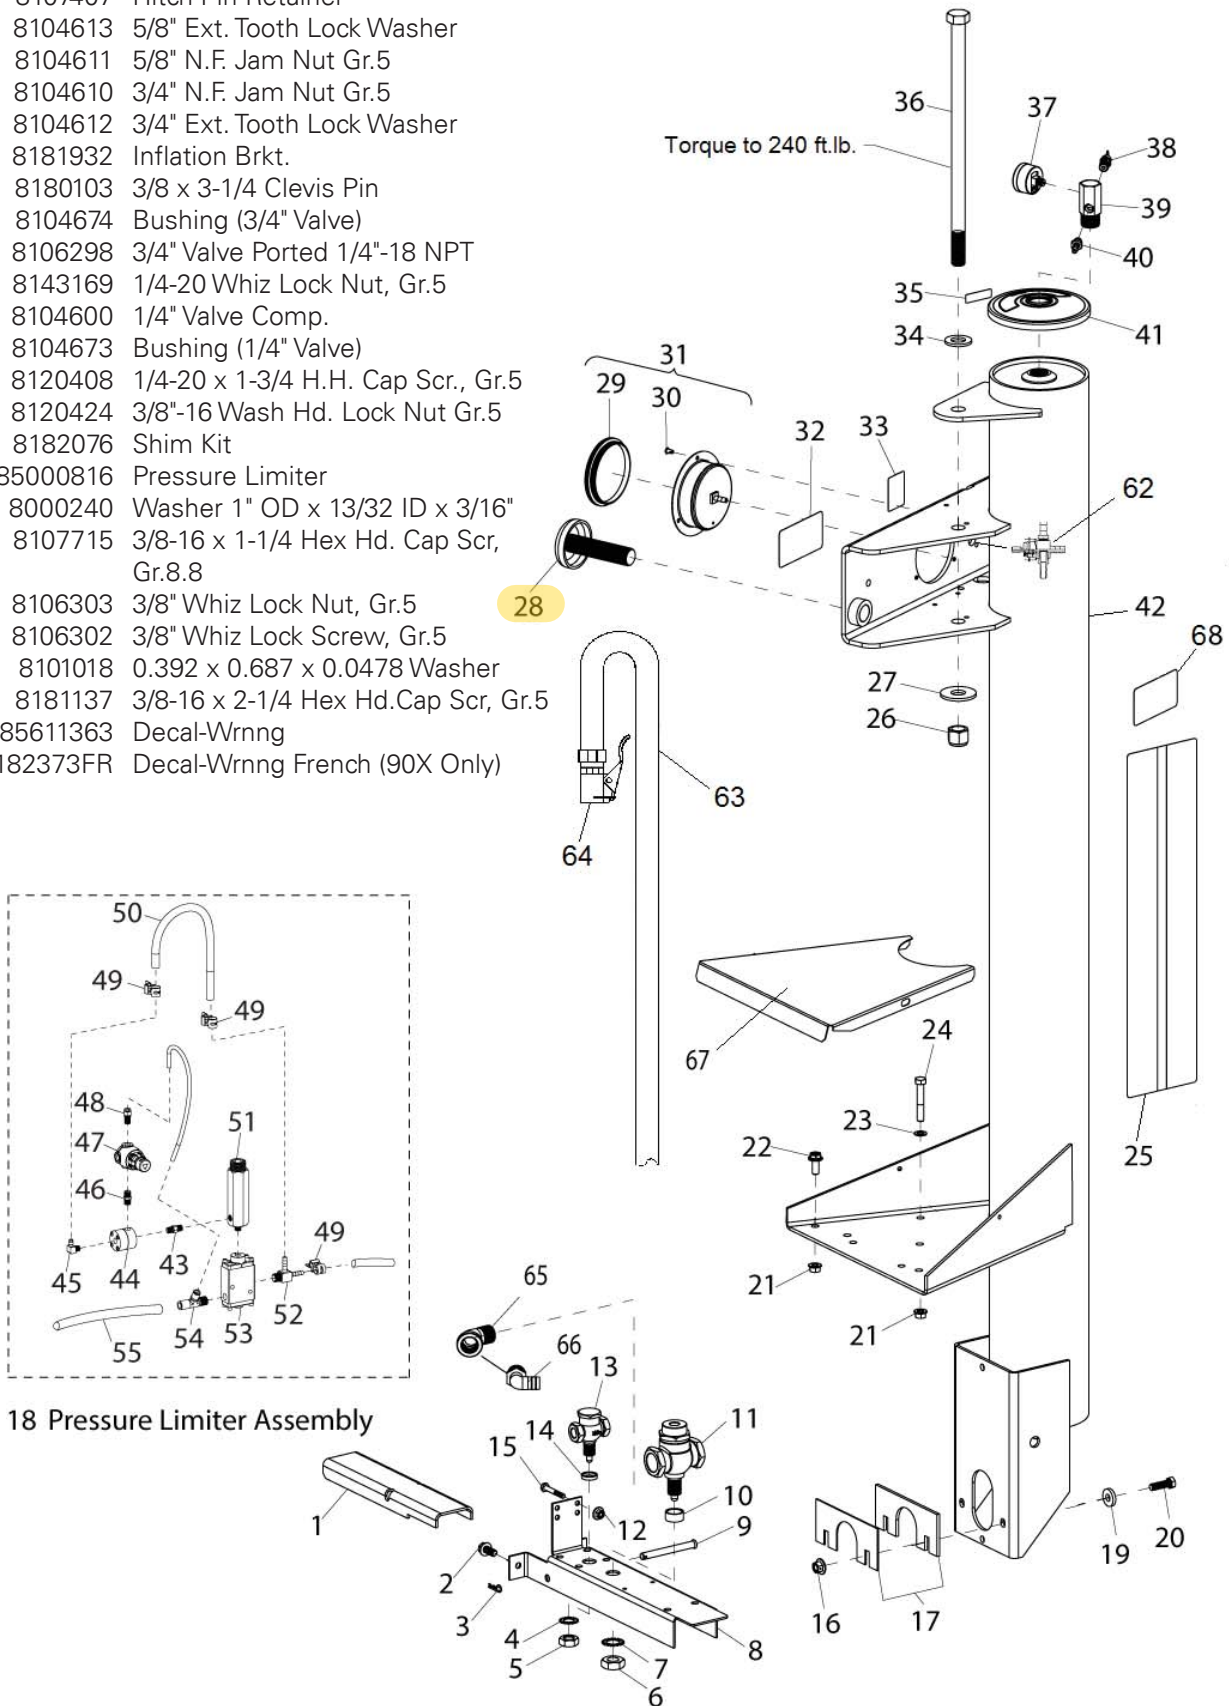

# Inflation Bracket and Tower Assembly

Item	Part No.	Description
1	8181933	Pedal Inflation
2	8102459	3/8" Self Tap Screw Gr.5
3	8107407	Hitch Pin Retainer
4	8104613	5/8" Ext. Tooth Lock Washer
5	8104611	5/8" N.F. Jam Nut Gr.5
6	8104610	3/4" N.F. Jam Nut Gr.5
7	8104612	3/4" Ext. Tooth Lock Washer
8	8181932	Inflation Brkt.
9	8180103	3/8 x 3-1/4 Clevis Pin
10	8104674	Bushing (3/4" Valve)
11	8106298	3/4" Valve Ported 1/4"-18 NPT
12	8143169	1/4-20 Whiz Lock Nut, Gr.5
13	8104600	1/4" Valve Comp.
14	8104673	Bushing (1/4" Valve)
15	8120408	1/4-20 x 1-3/4 H.H. Cap Scr., Gr.5
16	8120424	3/8"-16 Wash Hd. Lock Nut Gr.5
17	8182076	Shim Kit
18	85000816	Pressure Limiter
19	8000240	Washer 1" OD x 13/32 ID x 3/16"
20	8107715	3/8-16 x 1-1/4 Hex Hd. Cap Scr, Gr.8.8
21	8106303	3/8" Whiz Lock Nut, Gr.5
22	8106302	3/8" Whiz Lock Screw, Gr.5
23	8101018	0.392 x 0.687 x 0.0478 Washer
24	8181137	3/8-16 x 2-1/4 Hex Hd. Cap Scr, Gr.5
25	85611363	Decal-Wrngng
	8182373FR	Decal-Wrngng French (90X Only)