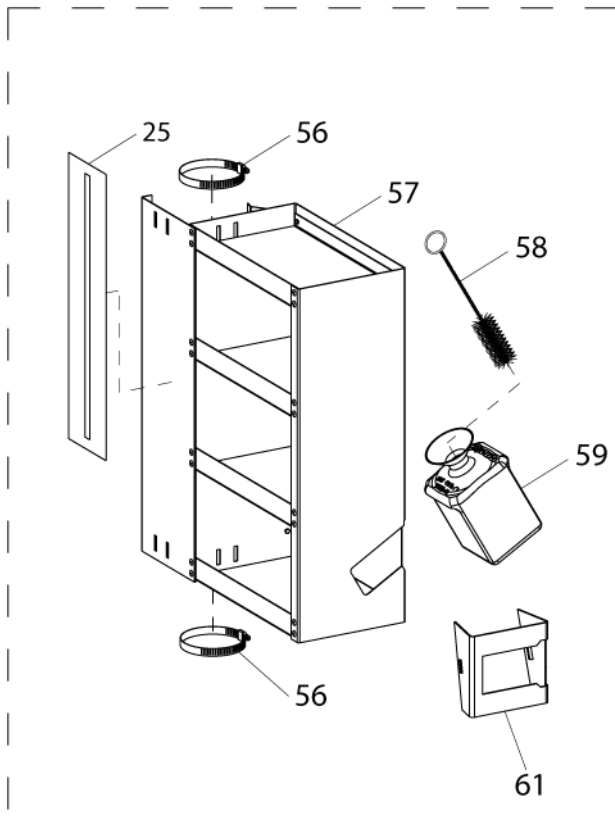

# Inflation Bracket and Tower Assembly

Item	Part No.	Description
1	8181933	Pedal Inflation
2	8102459	3/8" Self Tap Screw Gr.5
3	8107407	Hitch Pin Retainer
4	8104613	5/8" Ext. Tooth Lock Washer
5	8104611	5/8" N.F. Jam Nut Gr.5
6	8104610	3/4" N.F. Jam Nut Gr.5
7	8104612	3/4" Ext. Tooth Lock Washer
8	8181932	Inflation Brkt.
9	8180103	3/8 x 3-1/4 Clevis Pin
10	8104674	Bushing (3/4" Valve)
11	8106298	3/4" Valve Ported 1/4"-18 NPT
12	8143169	1/4-20 Whiz Lock Nut, Gr.5
13	8104600	1/4" Valve Comp.
14	8104673	Bushing (1/4" Valve)
15	8120408	1/4-20 x 1-3/4 H.H. Cap Scr., Gr.5
16	8120424	3/8"-16 Wash Hd. Lock Nut Gr.5
17	8182076	Shim Kit
18	85000816	Pressure Limiter
19	8000240	Washer 1" OD x 13/32 ID x 3/16"
20	8107715	3/8-16 x 1-1/4 Hex Hd. Cap Scr, Gr.8.8
21	8106303	3/8" Whiz Lock Nut, Gr.5
22	8106302	3/8" Whiz Lock Screw, Gr.5
23	8101018	0.392 x 0.687 x 0.0478 Washer
24	8181137	3/8-16 x 2-1/4 Hex Hd. Cap Scr, Gr.5
25	85611363	Decal-Wrngng
	8182373FR	Decal-Wrngng French (90X Only)