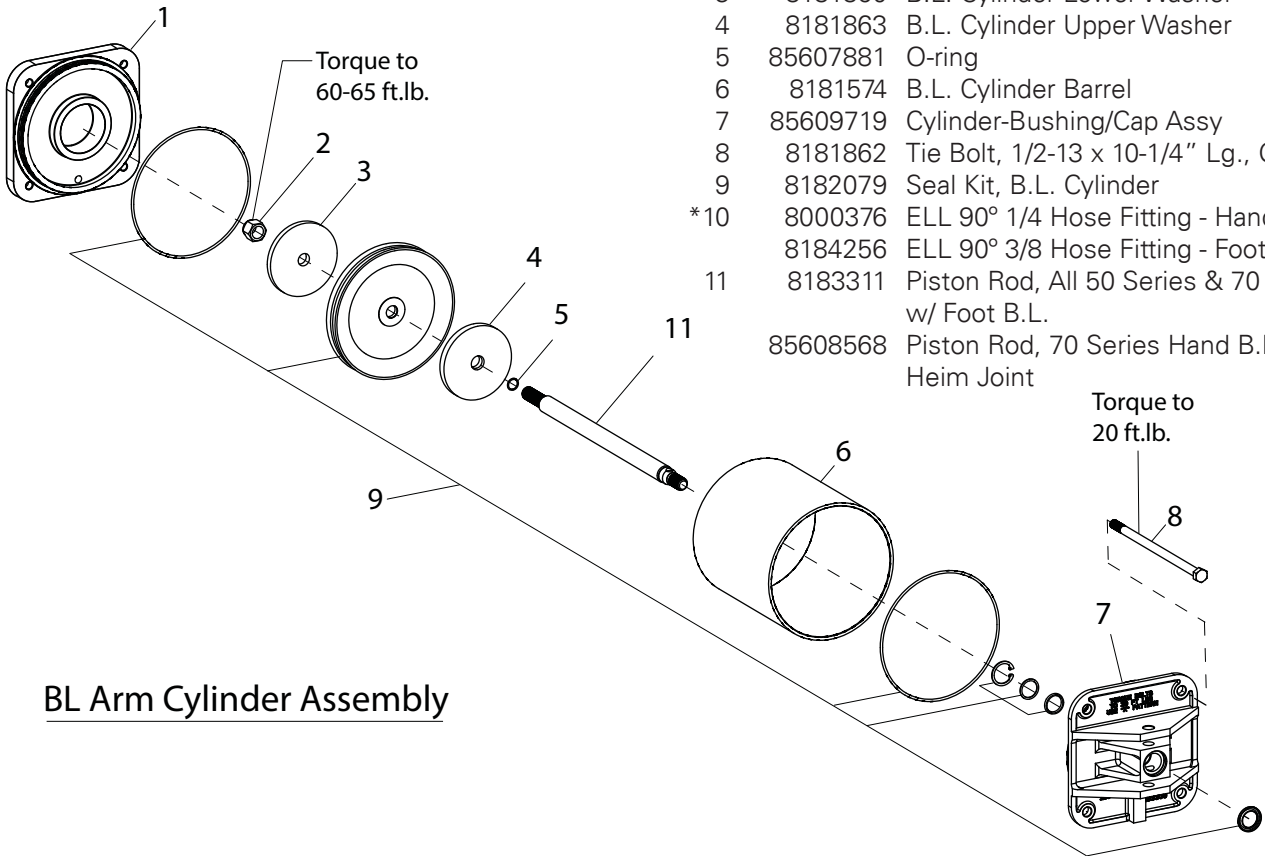

Cylinder Assemblies

Item	Part No.	Description
1	8183310	B.L. Cylinder Bottom Cap
2	8182016	3/4"-10 Nylon Insert Nut, Gr.5
3	8181860	B.L. Cylinder Lower Washer
4	8181863	B.L. Cylinder Upper Washer
5	85607881	O-ring
6	8181574	B.L. Cylinder Barrel
7	85609719	Cylinder-Bushing/Cap Assy
8	8181862	Tie Bolt, 1/2-13 x 10-1/4" Lg., Gr.5
9	8182079	Seal Kit, B.L. Cylinder
*10	8000376	ELL 90° 1/4 Hose Fitting - Hand B/L
	8184256	ELL 90° 3/8 Hose Fitting - Foot B/L
11	8183311	Piston Rod, All 50 Series & 70 Series w/ Foot B.L.
	85608568	Piston Rod, 70 Series Hand B.L. w/ Heim Joint

BL Arm Cylinder Assembly

Item	Part No.	Description
1	8181183	5/16-18 Nylon Insert Lock Nut Gr.5
2	8181622	Cylinder Bottom Cap
3	8182719	1/2-13 Locking Jam Nut, Gr.5
4	8183772	O-ring
5	8181629	Shaft, Tabletop Cyl.
6	8181627	Sleeve, Cylinder
7	8181620	Cylinder Top Cap
8	8181633	Tie Bolt, Tabletop Cylinder
9	8183811	Table Top Cylinder Seal Kit

Table Top Cylinder Assembly

*Not Shown