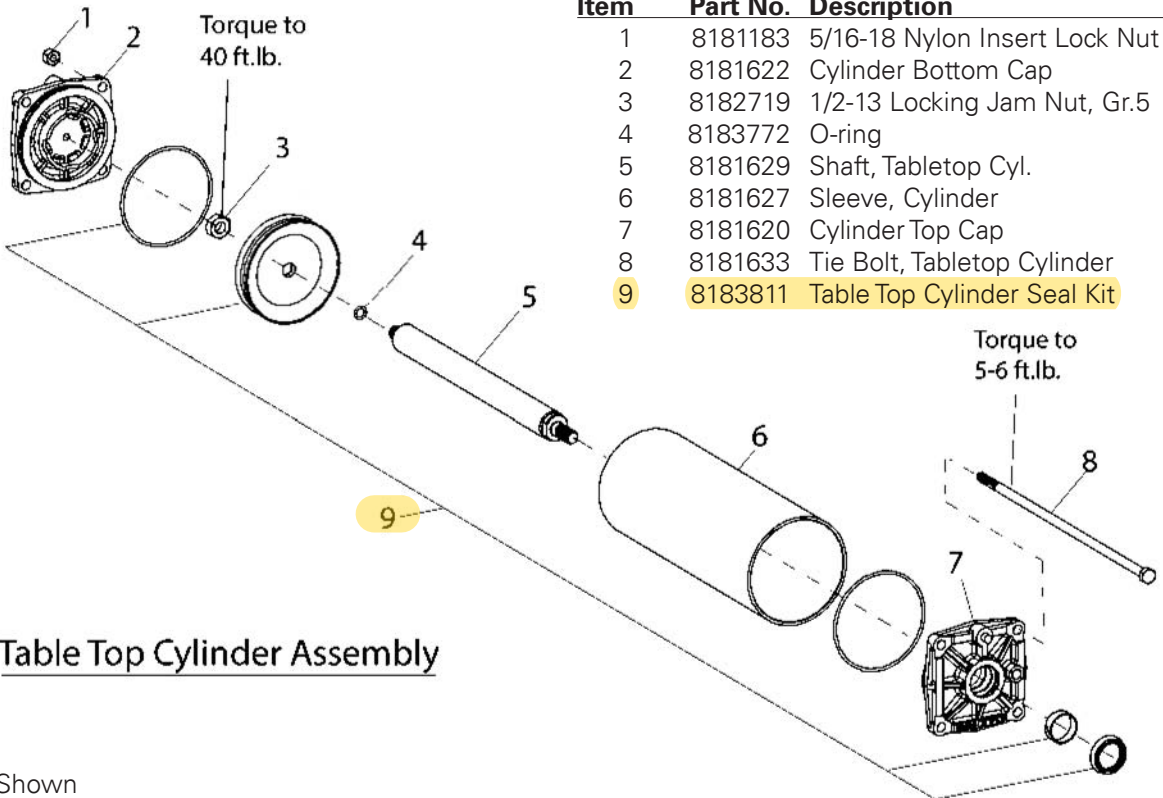

Cylinder Assemblies

Item	Part No.	Description
1	8183310	B.L. Cylinder Bottom Cap
2	8182016	3/4"-10 Nylon Insert Nut, Gr.5
3	8181860	B.L. Cylinder Lower Washer
4	8181863	B.L. Cylinder Upper Washer
5	85607881	O-ring
6	8181574	B.L. Cylinder Barrel
7	85609719	Cylinder-Bushing/Cap Assy
8	8181862	Tie Bolt, 1/2-13 x 10-1/4" Lg., Gr.5
9	8182079	Seal Kit, B.L. Cylinder
*10	8000376	ELL 90° 1/4 Hose Fitting - Hand B/L
	8184256	ELL 90° 3/8 Hose Fitting - Foot B/L
11	8183311	Piston Rod, All 50 Series & 70 Series w/ Foot B.L.
	85608568	Piston Rod, 70 Series Hand B.L. w/ Heim Joint

BL Arm Cylinder Assembly

Item	Part No.	Description
1	8181183	5/16-18 Nylon Insert Lock Nut Gr.5
2	8181622	Cylinder Bottom Cap
3	8182719	1/2-13 Locking Jam Nut, Gr.5
4	8183772	O-ring
5	8181629	Shaft, Tabletop Cyl.
6	8181627	Sleeve, Cylinder
7	8181620	Cylinder Top Cap
8	8181633	Tie Bolt, Tabletop Cylinder
9	8183811	Table Top Cylinder Seal Kit

Table Top Cylinder Assembly

*Not Shown