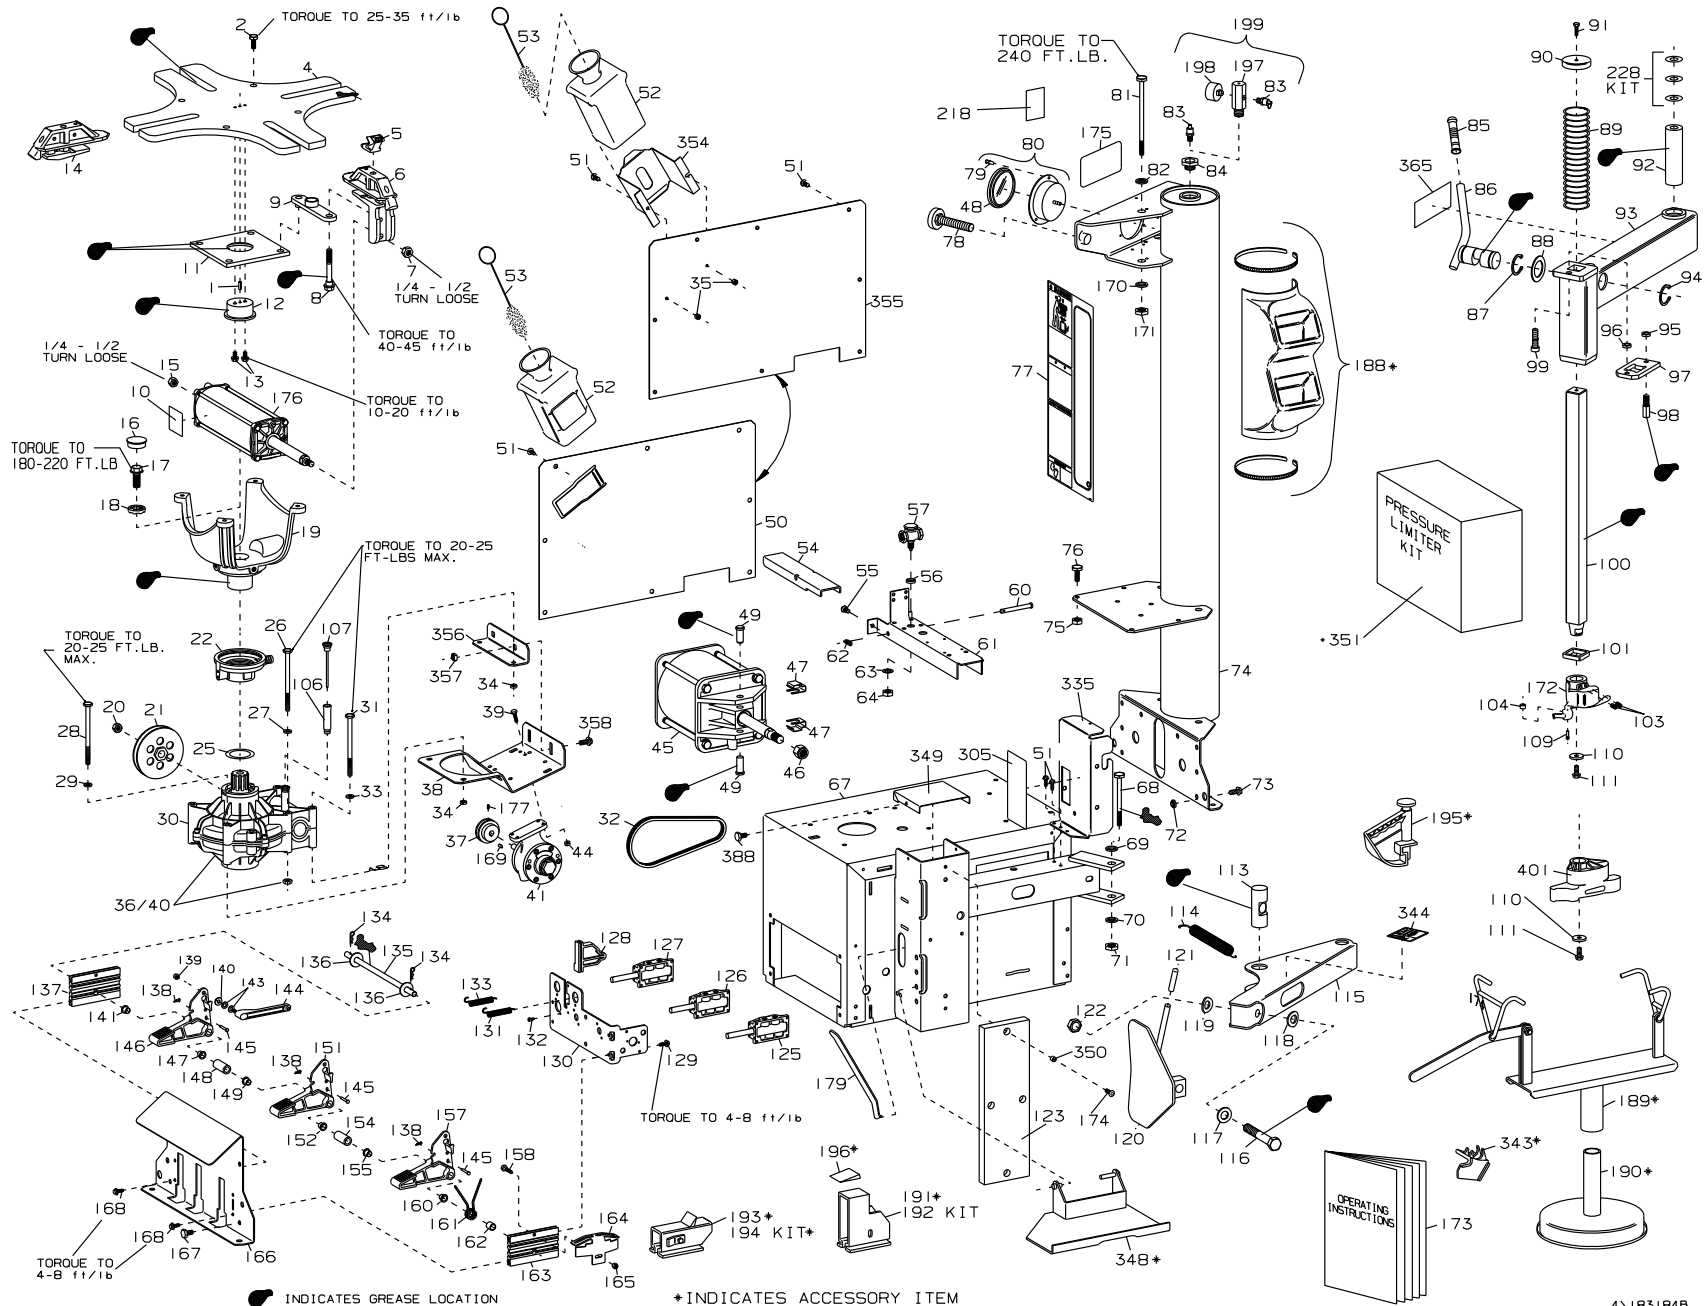

2 • COATS Rim Clamp® Tire Changer

Ref	No.	Part Description	Ref	No.	Part Description	Ref	No.	Part Description
164	8182670	Spring Stop	222	8106289	ø1/4" x 22" Hose	304	8000481	ø1/4" x 6" Hose
165	8181369	1/4" -20 Nylon Insert Lock Nut	223	8101428	ø1/4" Hose Clamp	305	8183778	Decal - Filter Lubricator Notice
166	8182586	Foot Pedal Guard (RED)	224	8182005	ø3/8" x 20" Nylon Tube	306	8181204	Motor - Pulley (ELECT. MOTOR)
167	8102459	3/8-16 x 3/4 Selt Tap. Scr. Gr.5	225	8000378	ø1/4" Brass St. Fitting	308	8183502	Inflation Manifold
168	8106301	1/4 HH Self Tap Screw-GR.5	226	8000378	ø1/4" Brass St. Fitting	309	8101898	1/4" Brass St. Fitting
169	8182723	#3 Woodruff Key	227	8181998	1/4 NPT x 3/8 Tube Male Elbow	310	8101428	ø1/4 Hose Clamp
170	8182457	ø3/4" Washer	228	8182339	Swing Arm Shim Kit	311	8182090	ø1/4" x 61" Hose
171	8182016	3/4-10 Nylon Insert Lock Nut	229	8182005	ø3/8" x 20" Nylon Tube	312	8101428	ø1/4 Hose Clamp
172	8183355	Mount/Demount Head Assembly	230	8181147	ø3/8 x 17.25" Lg. Hose	313	8101428	ø1/4 Hose Clamp
173	8183186	Operating Instructions(STD)	231	8181988	1/4 NPT x 3/8" Tube Male Branch Tee	314	8183421	ø1/4" x 73" Hose (RED)
174	8182088	5/16-18 X 1 Torx Screw,GR.5	232	8101898	ø3/8" Hose Fitting	316	8103753	Air Chuck
175	8109888	Infl. Warning Decal (STANDARD)	233	8182005	ø3/8" x 20" Nylon Tube	317	8102390	1/4" Hose Fitting, 1/4 NPT
176	8182613	Table Top Cylinder Assembly	235	8181988	1/4 NPT x 3/8" Tube Male Branch Tee	318	8183423	Inflation Hose Assembly (RED)
177	8180217	5/16-18X3/8 SOC HD Set Scr.GR.5	237	8181999	ø3/8" Male Str. Fitting	319	8181183	Nylock Hex Nut 5/16-18
179	8181354	Bead Lifting Tool	239	8000378	ø1/4" Brass Str. Fitting	320	8183811	Table Top Cylinder Seal Kit
181	8183199	Soc. Hd. Cap Scr. 6mm x 16mm Gr.10.9	240	8101428	ø1/4" Hose Clamp	321	8181622	Cylinder Bottom Cap
182	8101898	3/8" Hose Fitting	241	8106289	ø1/4" x 22" Hose	322	8182719	1/2-13 Lock Nut-GR.5
183	8000372	1/4" X 90 Street Elbow	242	8106289	ø1/4" x 22" Hose	323	8183771	Washer 2 1/2 O.D. x .515 I.D. x .064
185	8101898	3/8" Hose Fitting	243	8182005	ø3/8" x 20" Nylon Tube	324	8181629	Table Top Cylinder Shaft
186	8000372	1/4" X 90 Street Elbow	244	8182005	ø3/8" x 20" Nylon Tube	325	8181627	Cylinder Sleeve
188	8181554	Accessory Tray Kit	245	8101428	ø1/4 Hose Clamp	326	8181620	Cylinder Top Cap
189	8108028	Tire Spreader	246	8000378	ø1/4" Brass Str. Fitting	327	8181633	Table Top Cylinder Tie Bolt, Gr.5
190	8181329	Rim Clamp Spreader Base	247	8101428	ø1/4" Hose Clamp	328	8103649	ø1/4" x 12" Hose
191	8183225	Motorcycle Clamp (Tall)	248	8000376	ø1/4" x 90° Brass Fitting	331	8183328	7" Bead Loosener Cylinder Top Cap
192	8183401	Motorcycle Clamp Kit (Tall)	250	8181999	1/4 NPT x 3/8" Malt Str. Fitting	334	8182734	Muffler
193	8235740	ATV Clamp (Tall)	251	8181191	Quick Exhaust Valve	335	8183770	Filter/Lubricator Mtg. Bracket
194	8181891	ATV Clamp Kit (Tall)	252	8000580	1/4 NPT Close Nipple	338	8130026	3/8 X 1/2" Soc. HD Set Screw-GR.8
195	8435685	Drop Center Aid	253	8181207	3/8 NPT Close Nipple	343	8183367	Bootie-Mount/Demount Hea-Single
196	8183248	Plastic Clamp Jaw	254	8181195	1/2-3/8 Reducing Elbow		8183373	Bootie-Mount/Demount Head-Pkg/2
197	8109784	Gauge Protector Manifold	255	8181206	Muffler		8183374	Bootie-Mount/Demount Head-Pkg/12
198	8108968	Air Gauge	257	8181999	1/4 NPT x 3/8" Male Str. Fitting	344	8182768	Decal - Pinch Point Caution
199	8182640	California Gauge Kit	258	8182638	7" Bead Loosener Cylinder Seal Kit	347	8182827	Filter/Lubricator
200	8101312	Reducer Bushing 3/4" x 1/4" npt	259	8183327	7" Bead Loosener Cylinder Bot. Cap	348	8183262	Lift Assembly - ATV Wheels
201	8107234	Tee 1/4" npt X 3/8" Hose	260	8182016	3/4-10 Gr.5 Nylon Insert Lock Nut	349	8183274	Cover - Vertical Channel
207	8000378	1/4" Brass St. Fitting	261	8182566	Bead Loosener Cyl. Steel Washer	350	8183287	Spacer - B.L. Torx Bolts
208	8101428	ø1/4" Hose Clamp	262	8182566	Bead Loosener Cyl. Steel Washer	351	8183291	Kit - Pressure Limiter, RC-100
209	8101428	ø1/4" Hose Clamp	263	8182565	Bead Loosener Cylinder Shaft	353	8182912	Air Motor Repair Kit
210	8110497	90 Deg. Male Elbow-1/8 NPT	264	8182568	Bead Loosener Cylinder Sleeve Barrel	354	8182809	Lube Bottle Bracket
211	8104844	1/4 Hose x 1/8 NPT Str. Fitting	265	8110890	1/2-13 X 9" Long HHCS-GR.5	355	8182878	Panel/Side Cover
212	8101428	ø1/4" Hose Clamp	266	8182366	Close Nipple 1/4" npt Brass	356	8182923	Motor Adjustment Bracket
213	8104684	ø1/4" x 8" Hose	269	8182497	ø3/8" x 36" Hose	357	8143044	3/8-16 Tinnerman Nut
214	8000378	1/4" Brass St. Fitting	270	8101428	ø1/4" Hose Clamp	358	8106302	3/8" Whiz Lock Screw Gr.5
215	8101428	ø1/4" Hose Clamp	276	8000643	Tee 1/4" npt, Brass	362	8180588	Motor Key
216	8181349	Rotary Coupling	277	8181999	St Male Fitting 1/4" npt x 3/8" Tube	363	8185483	Electric Motor - 115v 60Hz
218	8109769	Decal - Release Valve	283	8000378	1/4" Brass St. Fitting		8182783	Electric Motor - 220v 50Hz
219	8183369	ø1/4 Hose x 1/8 NPT Str. Fting w/.062 orifice	284	8101428	ø1/4" Hose Clamp	364	8180638	Motor Capacitor (ONLY)
220	8101428	ø1/4" Hose Clamp	285	8104649	Poppet - 1/4" Valve	365	8183354	Decal - Clamp Pressure
221	8106289	ø1/4" x 22" Hose	286	8102468	Poppet Spring - 1/4" Valve	366	8120325	5/16-18 x 1" Gr.5 Ser. Washer Hd.Scr.
			287	8105671	1/4" Valve End Cap	367	8180560	Ground Jumper
			303	8101428	ø1/4" Hose Clamp	368	8184562	Motor Cable Assembly, 115V 60Hz
							8181511	Motor Cable Assembly, 220V 50Hz