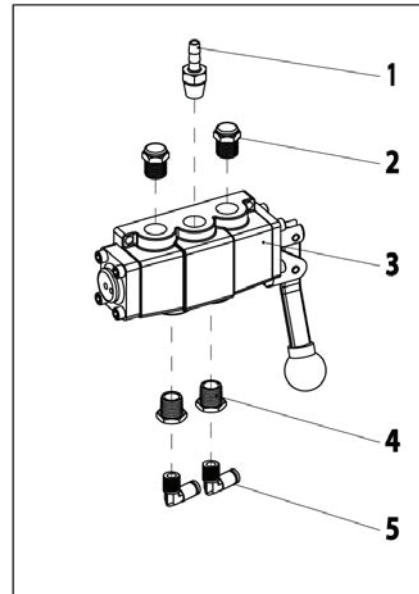

### Lift Valve Assembly

Item	Part No.	Description
1	8183369	1/4" Hose Fitting, 1/8" NPT w/Orifice
2	8109481	1/4 NPT x 1/8 NPT RDCR Fitting
3	8184878	4-way Valve, Pedal Operated
4	85607855	Muffler
5	8000378	1/4" Brass St. Fitting

### Tilt Tower Pedal Valve Assy

Item	Part No.	Description
1	85000048	1/4 NPT x 1/8 Tube x 1/4 Barb Tee Fitting
3	8000378	1/4" Brass St. Fitting
5	8181986	Valve, 4-Way w/Pull Pin
6	85607855	Muffler
7	8000372	1/4" x 90° Street Ell
8	8000580	Nipple - Close, 1/4 NPT
9	8104969	Check Valve
10	8000376	1/4" NPT, 1/4" HSE Ell Fitting

### BL Arm Valve Assembly

Item	Part No.	Description
2	8185581	Valve, 3 Position w/Handle
3	85607855	Muffler
4	8000376	ELL 90° 1/4 Hose Fitting
5	85000286	90° Elbow Fitting, 1/4" x 1/4" Hose

### Robo Arm Valve Assembly

Item	Part No.	Description
1	8000378	1/4" Brass St. Fitting
2	85607855	Muffler
3	8185585	Valve, 3 Position
4	8109481	1/4 NPT x 1/8 NPT RDCR Fitting
5	8181997	90° Elbow 1/8 NPT x 1/8" Fitting