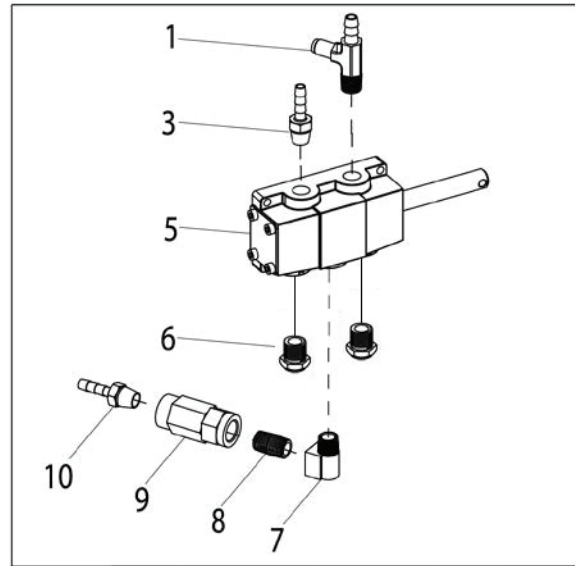

## Lift Assembly (If equipped)

Item	Part No.	Description	Item	Part No.	Description
1	8184793	Lift	21	903174	Retaining Ring
2	8106302	3/8" Whiz Lock Screw, Gr.	22	8182457	3/4" SAE Washer
3	8185631	Lift Shaft	23	8184882	Tilt & Lift Cylinder Shaft
4	8184794	Cylinder Mount Channe	24	8184794	Cylinder Mount Bottom Channel
5	8184948	Lift Spacer	29	85000607	Valve Block Spacer
6	8102278	1/8 x 1" Cotter Pin	30	85000643	Pedal Guard
7	903214	1/2" Flat Washer	31	8106301	1/4" Hex Hd Self Tap Screw, Gr.5
8	85000334	Lift Cylinder Assembly			
9	8120129	2 1/4" x 1/2" Clevis Pin			
10	8102459	Self Tapping Bolt			
11	8185767	Lift Mount Bracket			
12	8106303	Whiz Lock Nut, Gr.5			
13	8184879	Lift Arm Pedal			
14	8184321	1/4-20 X 1.75 BHCS			
15	8184896	Lift Foot Pedal			
16	8181369	0.250-20, Nylock Hex Nut			
17	8184880	Lift Bar Pedal			
18	7109503	5/16-18 X 3/4 WHC Screw			
19	8301016	3/8 X 3/8 X 5/16-18 Shoulder Bolt			
20	***	Lift Valve Assembly			

\*\* See Cylinder Assemblies pgs. 20 - 21

\*\*\* See Valve Assemblies pgs. 22 - 23

### Lift Valve Assembly

Item	Part No.	Description
1	8183369	1/4" Hose Fitting, 1/8" NPT w/Orifice
2	8109481	1/4 NPT x 1/8 NPT RDCR Fitting
3	8184878	4-way Valve, Pedal Operated
4	85607855	Muffler
5	8000378	1/4" Brass St. Fitting

### Tilt Tower Pedal Valve Assy

Item	Part No.	Description
1	85000048	1/4 NPT x 1/8 Tube x 1/4 Barb Tee Fitting
3	8000378	1/4" Brass St. Fitting
5	8181986	Valve, 4-Way w/Pull Pin
6	85607855	Muffler
7	8000372	1/4" x 90° Street Ell
8	8000580	Nipple - Close, 1/4 NPT
9	8104969	Check Valve
10	8000376	1/4" NPT, 1/4" HSE Ell Fitting