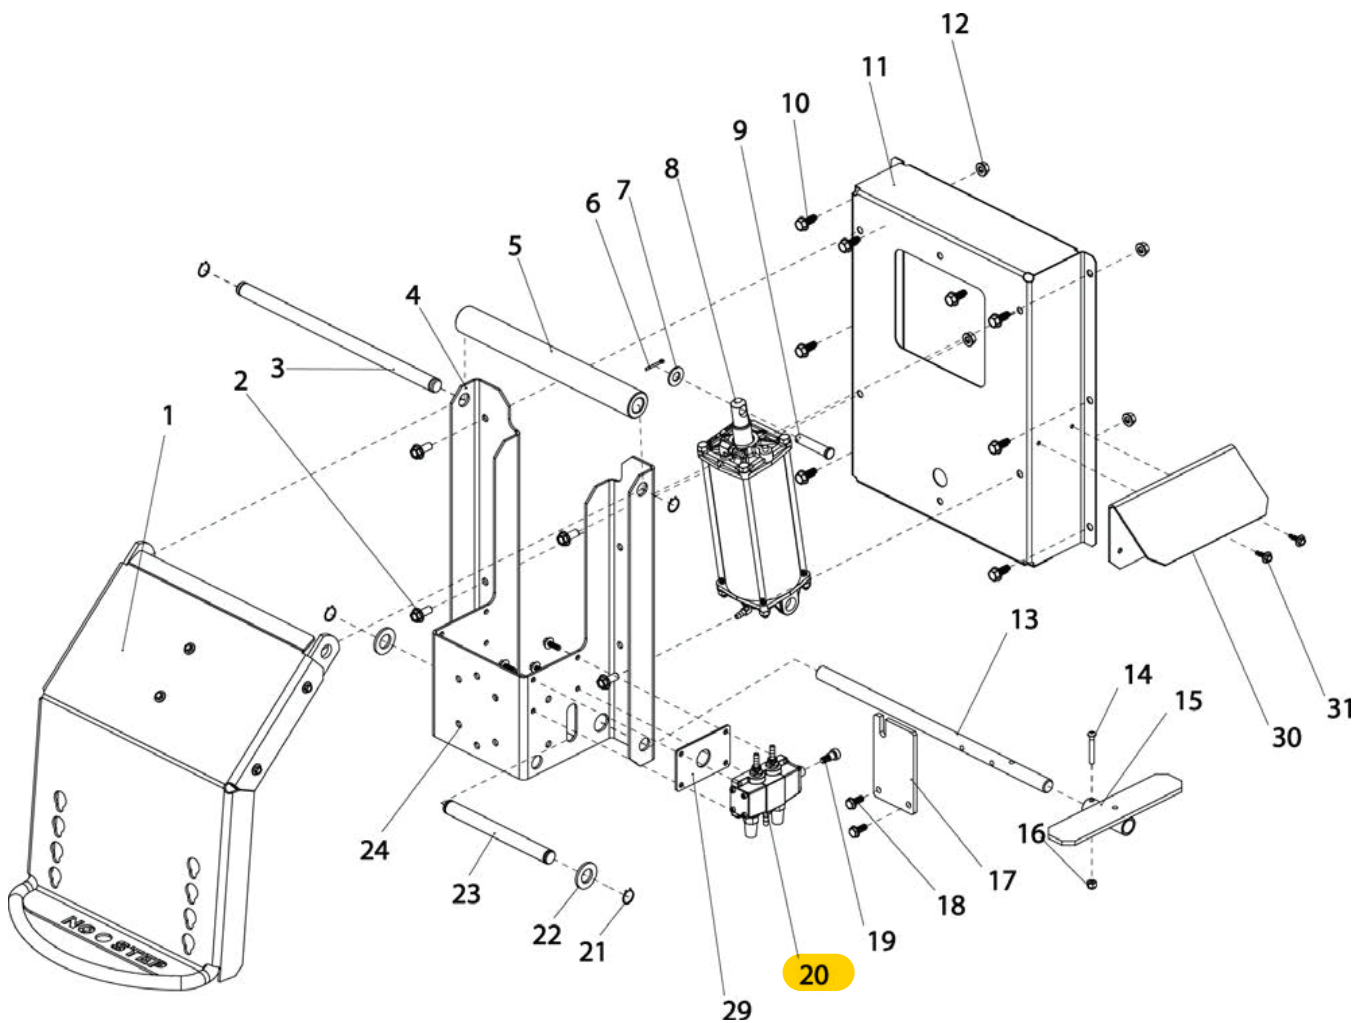

## Lift Assembly (If equipped)

Item	Part No.	Description	Item	Part No.	Description
1	8184793	Lift	21	903174	Retaining Ring
2	8106302	3/8" Whiz Lock Screw, Gr.	22	8182457	3/4" SAE Washer
3	8185631	Lift Shaft	23	8184882	Tilt & Lift Cylinder Shaft
4	8184794	Cylinder Mount Channe	24	8184794	Cylinder Mount Bottom Channel
5	8184948	Lift Spacer	29	85000607	Valve Block Spacer
6	8102278	1/8 x 1" Cotter Pin	30	85000643	Pedal Guard
7	903214	1/2" Flat Washer	31	8106301	1/4" Hex Hd Self Tap Screw, Gr.5
8	85000334	Lift Cylinder Assembly			
9	8120129	2 1/4" x 1/2" Clevis Pin			
10	8102459	Self Tapping Bolt			
11	8185767	Lift Mount Bracket			
12	8106303	Whiz Lock Nut, Gr.5			
13	8184879	Lift Arm Pedal			
14	8184321	1/4-20 X 1.75 BHCS			
15	8184896	Lift Foot Pedal			
16	8181369	0.250-20, Nylock Hex Nut			
17	8184880	Lift Bar Pedal			
18	7109503	5/16-18 X 3/4 WHC Screw			
19	8301016	3/8 X 3/8 X 5/16-18 Shoulder Bolt			
20	***	Lift Valve Assembly			

### Lift Valve Assembly

Item	Part No.	Description
1	8183369	1/4" Hose Fitting, 1/8" NPT w/Orifice
2	8109481	1/4 NPT x 1/8 NPT RDCR Fitting
3	8184878	4-way Valve, Pedal Operated
4	85607855	Muffler
5	8000378	1/4" Brass St. Fitting

### Tilt Tower Pedal Valve Assy

Item	Part No.	Description
1	85000048	1/4 NPT x 1/8 Tube x 1/4 Barb Tee Fitting
3	8000378	1/4" Brass St. Fitting
5	8181986	Valve, 4-Way w/Pull Pin
6	85607855	Muffler
7	8000372	1/4" x 90° Street Ell
8	8000580	Nipple - Close, 1/4 NPT
9	8104969	Check Valve
10	8000376	1/4" NPT, 1/4" HSE Ell Fitting

### Robo Arm Valve Assembly

Item	Part No.	Description
1	8000378	1/4" Brass St. Fitting
2	85607855	Muffler
3	8185585	Valve, 3 Position
4	8109481	1/4 NPT x 1/8 NPT RDCR Fitting
5	8181997	90° Elbow 1/8 NPT x 1/8" Fitting