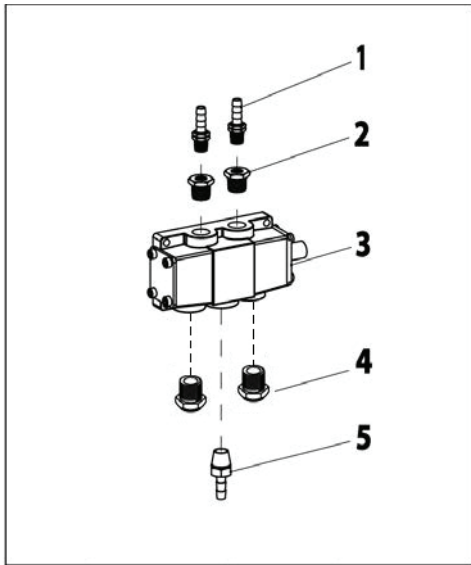

## Lift Assembly (If equipped)

Item	Part No.	Description	Item	Part No.	Description
1	8184793	Lift	21	903174	Retaining Ring
2	8106302	3/8" Whiz Lock Screw, Gr.	22	8182457	3/4" SAE Washer
3	8185631	Lift Shaft	23	8184882	Tilt & Lift Cylinder Shaft
4	8184794	Cylinder Mount Channe	24	8184794	Cylinder Mount Bottom Channel
5	8184948	Lift Spacer	29	85000607	Valve Block Spacer
6	8102278	1/8 x 1" Cotter Pin	30	85000643	Pedal Guard
7	903214	1/2" Flat Washer	31	8106301	1/4" Hex Hd Self Tap Screw, Gr.5
8	85000334	Lift Cylinder Assembly			
9	8120129	2 1/4" x 1/2" Clevis Pin			
10	8102459	Self Tapping Bolt			
11	8185767	Lift Mount Bracket			
12	8106303	Whiz Lock Nut, Gr.5			
13	8184879	Lift Arm Pedal			
14	8184321	1/4-20 X 1.75 BHCS			
15	8184896	Lift Foot Pedal			
16	8181369	0.250-20, Nylock Hex Nut			
17	8184880	Lift Bar Pedal			
18	7109503	5/16-18 X 3/4 WHC Screw			
19	8301016	3/8 X 3/8 X 5/16-18 Shoulder Bolt			
20	***	Lift Valve Assembly			

### Lift Valve Assembly

Item	Part No.	Description
1	8183369	1/4" Hose Fitting, 1/8" NPT w/Orifice
2	8109481	1/4 NPT x 1/8 NPT RDCR Fitting
3	8184878	4-way Valve, Pedal Operated
4	85607855	Muffler
5	8000378	1/4" Brass St. Fitting

### Tilt Tower Pedal Valve Assy

Item	Part No.	Description
1	85000048	1/4 NPT x 1/8 Tube x 1/4 Barb Tee Fitting
3	8000378	1/4" Brass St. Fitting
5	8181986	Valve, 4-Way w/Pull Pin
6	85607855	Muffler
7	8000372	1/4" x 90° Street Ell
8	8000580	Nipple - Close, 1/4 NPT
9	8104969	Check Valve
10	8000376	1/4" NPT, 1/4" HSE Ell Fitting

### BL Arm Valve Assembly

Item	Part No.	Description
2	8185581	Valve, 3 Position w/Handle
3	85607855	Muffler
4	8000376	ELL 90° 1/4 Hose Fitting
5	85000286	90° Elbow Fitting, 1/4" x 1/4" Hose