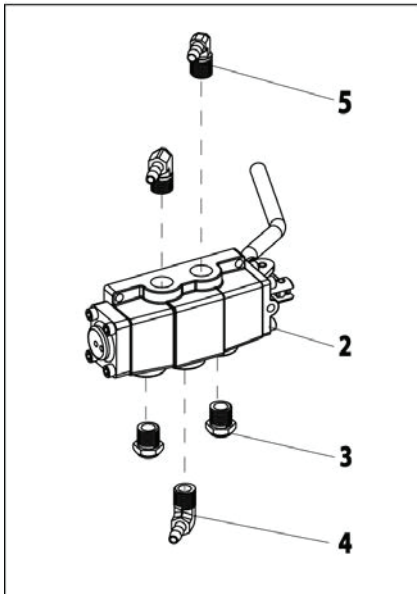

## Lift Assembly (If equipped)

Item	Part No.	Description	Item	Part No.	Description
1	8184793	Lift	21	903174	Retaining Ring
2	8106302	3/8" Whiz Lock Screw, Gr.	22	8182457	3/4" SAE Washer
3	8185631	Lift Shaft	23	8184882	Tilt & Lift Cylinder Shaft
4	8184794	Cylinder Mount Channe	24	8184794	Cylinder Mount Bottom Channel
5	8184948	Lift Spacer	29	85000607	Valve Block Spacer
6	8102278	1/8 x 1" Cotter Pin	30	85000643	Pedal Guard
7	903214	1/2" Flat Washer	31	8106301	1/4" Hex Hd Self Tap Screw, Gr.5
8	85000334	Lift Cylinder Assembly			
9	8120129	2 1/4" x 1/2" Clevis Pin			
10	8102459	Self Tapping Bolt			
11	8185767	Lift Mount Bracket			
12	8106303	Whiz Lock Nut, Gr.5			
13	8184879	Lift Arm Pedal			
14	8184321	1/4-20 X 1.75 BHCS			
15	8184896	Lift Foot Pedal			
16	8181369	0.250-20, Nylock Hex Nut			
17	8184880	Lift Bar Pedal			
18	7109503	5/16-18 X 3/4 WHC Screw			
19	8301016	3/8 X 3/8 X 5/16-18 Shoulder Bolt			
20	***	Lift Valve Assembly			

## Valve Assemblies

### Lift Valve Assembly

Item	Part No.	Description
1	8183369	1/4" Hose Fitting, 1/8" NPT w/Orifice
2	8109481	1/4 NPT x 1/8 NPT RDCR Fitting
3	8184878	4-way Valve, Pedal Operated
4	85607855	Muffler
5	8000378	1/4" Brass St. Fitting

### Tilt Tower Pedal Valve Assy

Item	Part No.	Description
1	85000048	1/4 NPT x 1/8 Tube x 1/4 Barb Tee Fitting
3	8000378	1/4" Brass St. Fitting
5	8181986	Valve, 4-Way w/Pull Pin
6	85607855	Muffler
7	8000372	1/4" x 90° Street Ell
8	8000580	Nipple - Close, 1/4 NPT
9	8104969	Check Valve
10	8000376	1/4" NPT, 1/4" HSE Ell Fitting