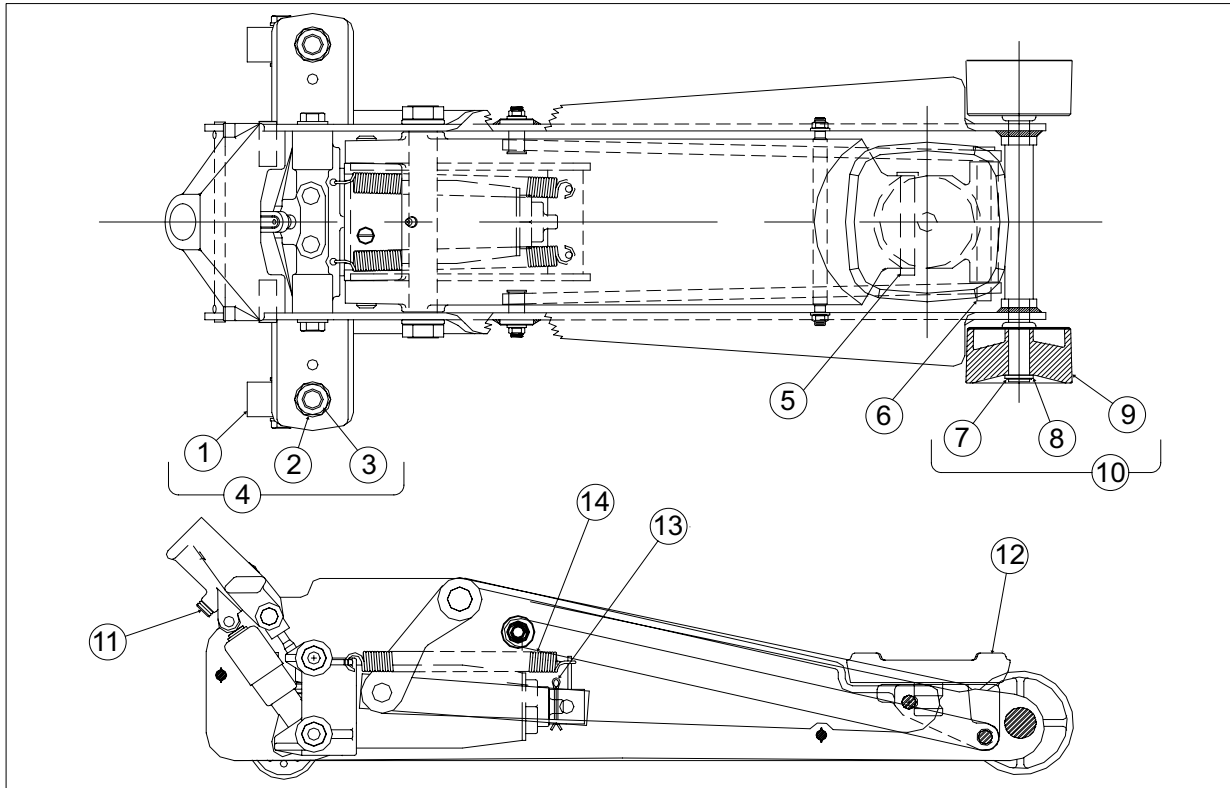

Replacement Parts Illustration for Model HW93642 & HW93652 (refer to parts list on page 7)

Frame Section

Hydraulic Unit Cross Section

Handle Assembly

Figure 2 - Parts Illustration for Model HW93642 & HW93652

Replacement Parts List for Model HW93642 & HW93652 (refer to parts drawing on page 6)

Item	Part Number		Description	Qty
	HW93642	HW93652		
1	231583		Caster, 2.5 x 1.25	2
2	201115		Lock Washer, 3/4	2
3	219451		Hex Nut, 3/4-10	2
4	231584		Caster Assembly (includes items 1 - 3)	2
5	201806		Retaining Ring	1
6	201805		Retaining Ring	1
7	214557		Retaining Ring	2
8	204324		Flat Washer, 3/4	2
9	234678		Wheel, 3.75 x 2	2
10	234677		Front Wheel Assy (includes items 7 - 9)	2
11	234956		Hex Head Bolt, 3/8-24	1
12	239304	239312	Saddle	1
13	221408		Cotter Pin, 1/8	1
14	243618		Return Spring	2
15	N/A		Pump Piston	1
16*	N/A		Retaining Ring	1
17	N/A		Pump Sleeve	1
18	N/A		Spring	1
19	N/A		Pump Sleeve	1
20	N/A		Pump Cylinder	1
21*	N/A		Back-up Ring	1
22*	N/A		U-Cup	1
23	N/A		Retaining Ring	1
24	890-021-666		Pump Assembly (includes items 14 - 21)	1
25*	230301		Heel Plate	1
26*	221318		Screen	1
27*	221748		Quad Ring	1
28*	228256		U-cup	1
29*	218043		Release Valve	1
30*	233917		Plastic Spring	1
31*	216143		Gland O-ring	1
32	248731		Universal Assembly	1
33*	203196		Ball, 5/32 dia	1
34*	203198		Ball, 7/32 dia	1
35*	203201		Ball, 5/16 dia	1
36*	204842		Gasket	1
37*	201733		Plug	2
38*	234957	234961	1 pc. Handle Assembly	1
39*	248721	890-005-010	Power Unit	1
40	6420-10000-000		Air Vent Screw Assembly	1
*	248949		Repair Kit for Hydraulic Unit	-