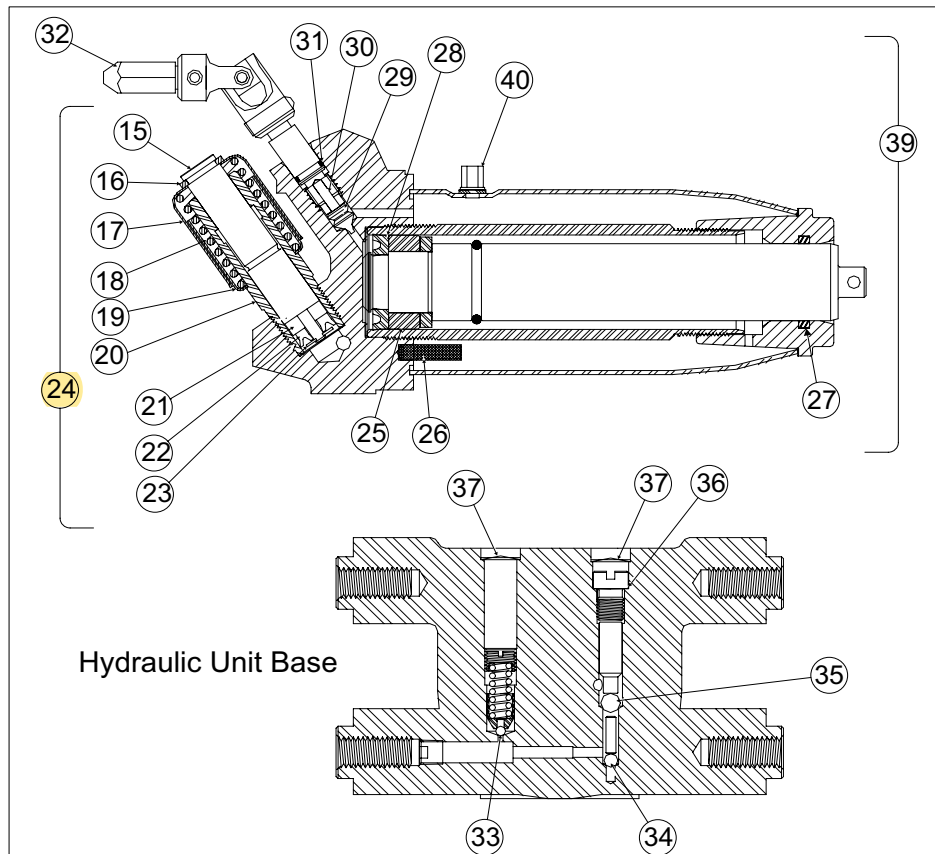

Replacement Parts Illustration for Model HW93642 & HW93652 (refer to parts list on page 7)

Frame Section

Hydraulic Unit Cross Section

Handle Assembly

Figure 2 - Parts Illustration for Model HW93642 & HW93652

Replacement Parts List for Model HW93642 & HW93652 (refer to parts drawing on page 6)

Item	Part Number		Description	Qty
	HW93642	HW93652		
1	231583		Caster, 2.5 x 1.25	2
2	201115		Lock Washer, 3/4	2
3	219451		Hex Nut, 3/4-10	2
4	231584		Caster Assembly (includes items 1 - 3)	2
5	201806		Retaining Ring	1
6	201805		Retaining Ring	1
7	214557		Retaining Ring	2
8	204324		Flat Washer, 3/4	2
9	234678		Wheel, 3.75 x 2	2
10	234677		Front Wheel Assy (includes items 7 - 9)	2
11	234956		Hex Head Bolt, 3/8-24	1
12	239304	239312	Saddle	1
13	221408		Cotter Pin, 1/8	1
14	243618		Return Spring	2
15	N/A		Pump Piston	1
16*	N/A		Retaining Ring	1
17	N/A		Pump Sleeve	1
18	N/A		Spring	1
19	N/A		Pump Sleeve	1
20	N/A		Pump Cylinder	1
21*	N/A		Back-up Ring	1
22*	N/A		U-Cup	1
23	N/A		Retaining Ring	1
24	890-021-666		Pump Assembly (includes items 14 - 21)	1
25*	230301		Heel Plate	1
26*	221318		Screen	1
27*	221748		Quad Ring	1
28*	228256		U-cup	1
29*	218043		Release Valve	1
30*	233917		Plastic Spring	1
31*	216143		Gland O-ring	1
32	248731		Universal Assembly	1
33*	203196		Ball, 5/32 dia	1
34*	203198		Ball, 7/32 dia	1
35*	203201		Ball, 5/16 dia	1
36*	204842		Gasket	1
37*	201733		Plug	2
38*	234957	234961	1 pc. Handle Assembly	1
39*	248721	890-005-010	Power Unit	1
40	6420-10000-000		Air Vent Screw Assembly	1
*	248949		Repair Kit for Hydraulic Unit	-