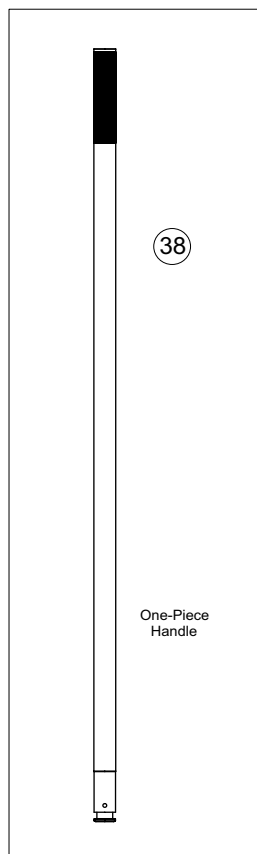

Replacement Parts Illustration for Model HW93642 & HW93652 (refer to parts list on page 7)

Frame Section

Hydraulic Unit Cross Section

Handle Assembly

Figure 2 - Parts Illustration for Model HW93642 & HW93652

Replacement Parts List for Model HW93642 & HW93652 (refer to parts drawing on page 6)

Item	Part Number		Description	Qty
	HW93642	HW93652		
1	231583		Caster, 2.5 x 1.25	2
2	201115		Lock Washer, 3/4	2
3	219451		Hex Nut, 3/4-10	2
4	231584		Caster Assembly (includes items 1 - 3)	2
5	201806		Retaining Ring	1
6	201805		Retaining Ring	1
7	214557		Retaining Ring	2
8	204324		Flat Washer, 3/4	2
9	234678		Wheel, 3.75 x 2	2
10	234677		Front Wheel Assy (includes items 7 - 9)	2
11	234956		Hex Head Bolt, 3/8-24	1
12	239304	239312	Saddle	1
13	221408		Cotter Pin, 1/8	1
14	243618		Return Spring	2
15	N/A		Pump Piston	1
16*	N/A		Retaining Ring	1
17	N/A		Pump Sleeve	1
18	N/A		Spring	1
19	N/A		Pump Sleeve	1
20	N/A		Pump Cylinder	1
21*	N/A		Back-up Ring	1
22*	N/A		U-Cup	1
23	N/A		Retaining Ring	1
24	890-021-666		Pump Assembly (includes items 14 - 21)	1
25*	230301		Heel Plate	1
26*	221318		Screen	1
27*	221748		Quad Ring	1
28*	228256		U-cup	1
29*	218043		Release Valve	1
30*	233917		Plastic Spring	1
31*	216143		Gland O-ring	1
32	248731		Universal Assembly	1
33*	203196		Ball, 5/32 dia	1
34*	203198		Ball, 7/32 dia	1
35*	203201		Ball, 5/16 dia	1
36*	204842		Gasket	1
37*	201733		Plug	2
38*	234957	234961	1 pc. Handle Assembly	1
39*	248721	890-005-010	Power Unit	1
40	6420-10000-000		Air Vent Screw Assembly	1
*	248949		Repair Kit for Hydraulic Unit	-