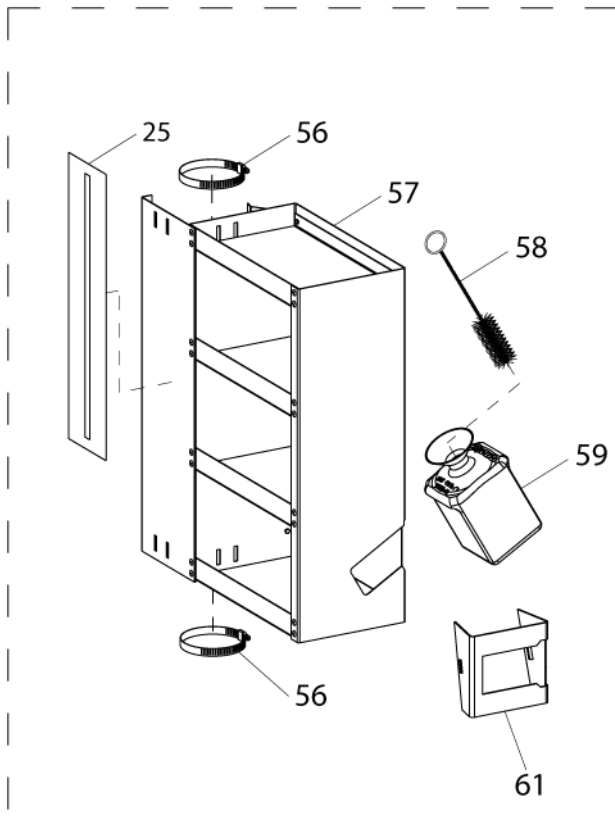

Inflation Bracket and Tower Assembly

| Item | Part No. | Description |
|------|-----------|--|
| 1 | 8181933 | Pedal Inflation |
| 2 | 8102459 | 3/8" Self Tap Screw Gr.5 |
| 3 | 8107407 | Hitch Pin Retainer |
| 4 | 8104613 | 5/8" Ext. Tooth Lock Washer |
| 5 | 8104611 | 5/8" N.F. Jam Nut Gr.5 |
| 6 | 8104610 | 3/4" N.F. Jam Nut Gr.5 |
| 7 | 8104612 | 3/4" Ext. Tooth Lock Washer |
| 8 | 8181932 | Inflation Brkt. |
| 9 | 8180103 | 3/8 x 3-1/4 Clevis Pin |
| 10 | 8104674 | Bushing (3/4" Valve) |
| 11 | 8106298 | 3/4" Valve Ported 1/4"-18 NPT |
| 12 | 8143169 | 1/4-20 Whiz Lock Nut, Gr.5 |
| 13 | 8104600 | 1/4" Valve Comp. |
| 14 | 8104673 | Bushing (1/4" Valve) |
| 15 | 8120408 | 1/4-20 x 1-3/4 H.H. Cap Scr., Gr.5 |
| 16 | 8120424 | 3/8"-16 Wash Hd. Lock Nut Gr.5 |
| 17 | 8182076 | Shim Kit |
| 18 | 85000816 | Pressure Limiter |
| 19 | 8000240 | Washer 1" OD x 13/32 ID x 3/16" |
| 20 | 8107715 | 3/8-16 x 1-1/4 Hex Hd. Cap Scr, Gr.8.8 |
| 21 | 8106303 | 3/8" Whiz Lock Nut, Gr.5 |
| 22 | 8106302 | 3/8" Whiz Lock Screw, Gr.5 |
| 23 | 8101018 | 0.392 x 0.687 x 0.0478 Washer |
| 24 | 8181137 | 3/8-16 x 2-1/4 Hex Hd. Cap Scr, Gr.5 |
| 25 | 85611363 | Decal-Wrning |
| | 8182373FR | Decal-Wrning French (90X Only) |