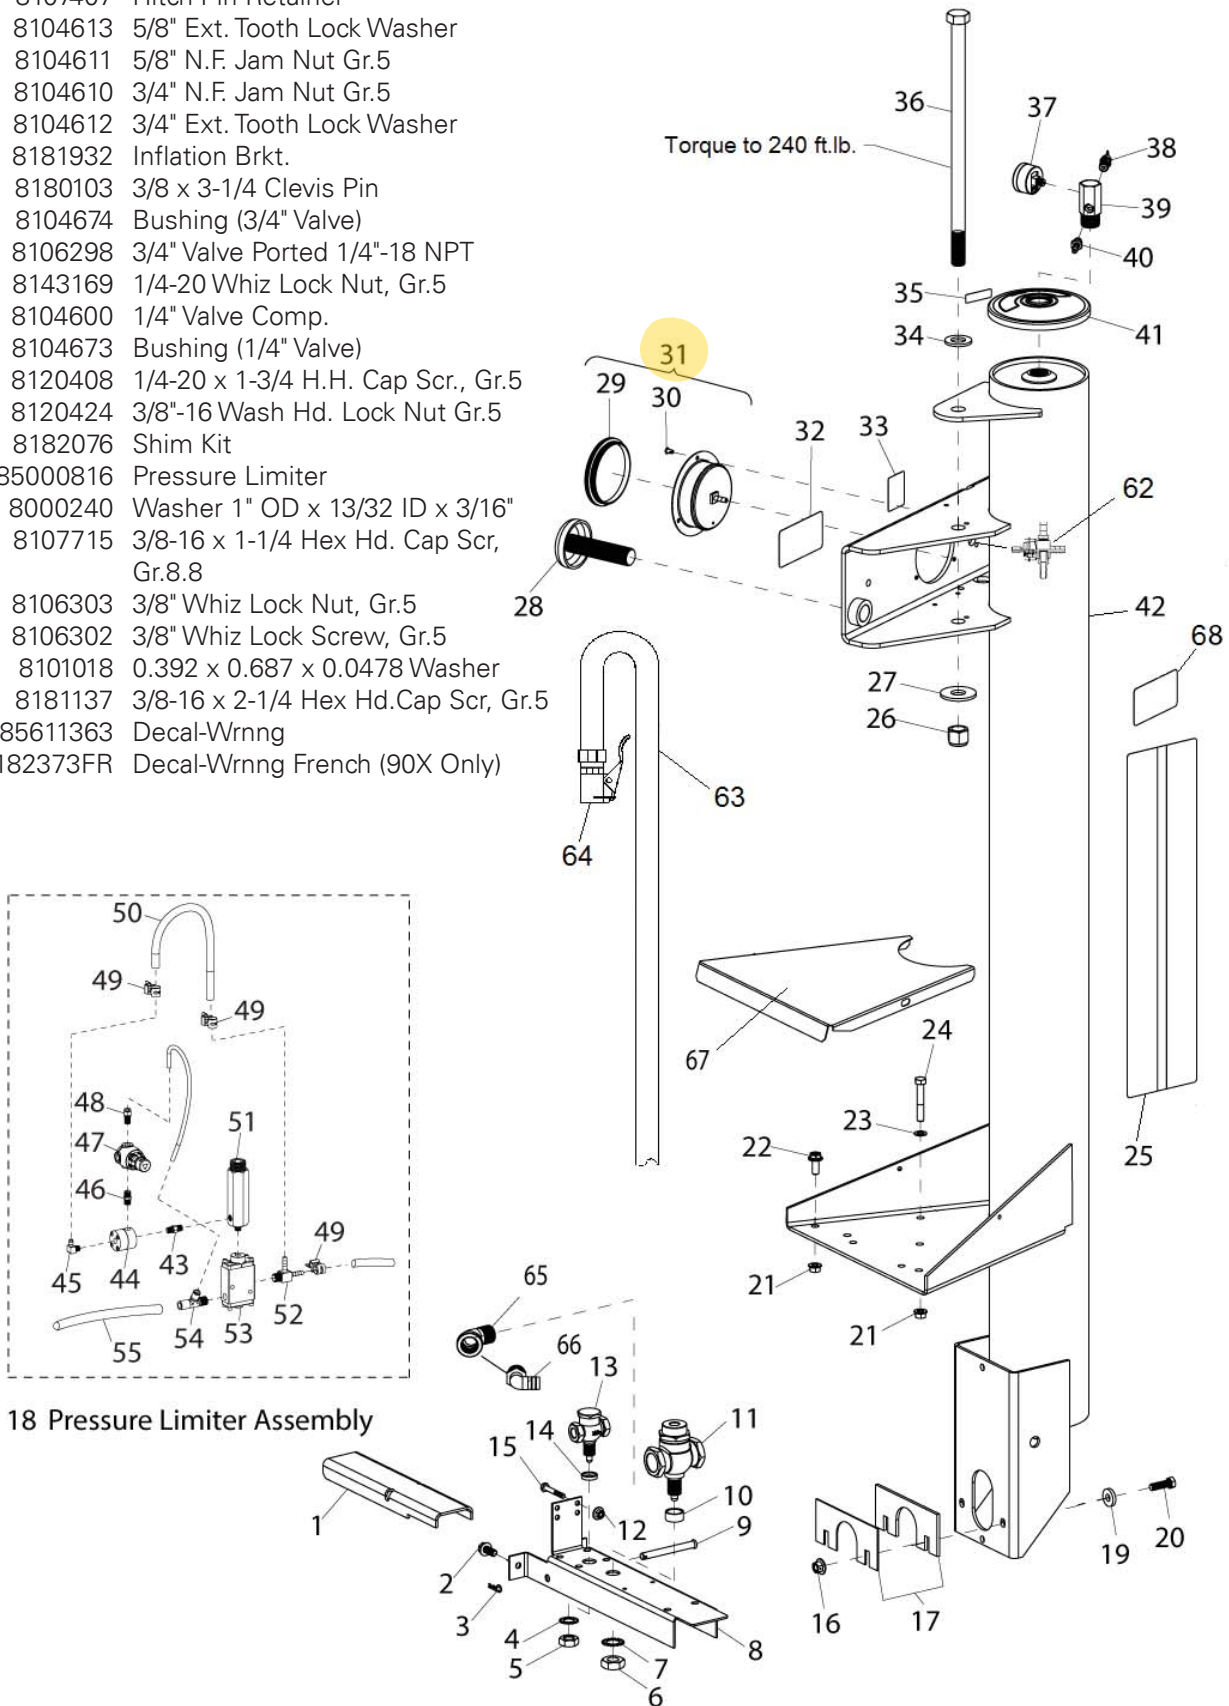

Inflation Bracket and Tower Assembly

| Item | Part No. | Description |
|------|-----------|--|
| 1 | 8181933 | Pedal Inflation |
| 2 | 8102459 | 3/8" Self Tap Screw Gr.5 |
| 3 | 8107407 | Hitch Pin Retainer |
| 4 | 8104613 | 5/8" Ext. Tooth Lock Washer |
| 5 | 8104611 | 5/8" N.F. Jam Nut Gr.5 |
| 6 | 8104610 | 3/4" N.F. Jam Nut Gr.5 |
| 7 | 8104612 | 3/4" Ext. Tooth Lock Washer |
| 8 | 8181932 | Inflation Brkt. |
| 9 | 8180103 | 3/8 x 3-1/4 Clevis Pin |
| 10 | 8104674 | Bushing (3/4" Valve) |
| 11 | 8106298 | 3/4" Valve Ported 1/4"-18 NPT |
| 12 | 8143169 | 1/4-20 Whiz Lock Nut, Gr.5 |
| 13 | 8104600 | 1/4" Valve Comp. |
| 14 | 8104673 | Bushing (1/4" Valve) |
| 15 | 8120408 | 1/4-20 x 1-3/4 H.H. Cap Scr., Gr.5 |
| 16 | 8120424 | 3/8"-16 Wash Hd. Lock Nut Gr.5 |
| 17 | 8182076 | Shim Kit |
| 18 | 85000816 | Pressure Limiter |
| 19 | 8000240 | Washer 1" OD x 13/32 ID x 3/16" |
| 20 | 8107715 | 3/8-16 x 1-1/4 Hex Hd. Cap Scr, Gr.8.8 |
| 21 | 8106303 | 3/8" Whiz Lock Nut, Gr.5 |
| 22 | 8106302 | 3/8" Whiz Lock Screw, Gr.5 |
| 23 | 8101018 | 0.392 x 0.687 x 0.0478 Washer |
| 24 | 8181137 | 3/8-16 x 2-1/4 Hex Hd. Cap Scr, Gr.5 |
| 25 | 85611363 | Decal-Wrning |
| | 8182373FR | Decal-Wrning French (90X Only) |