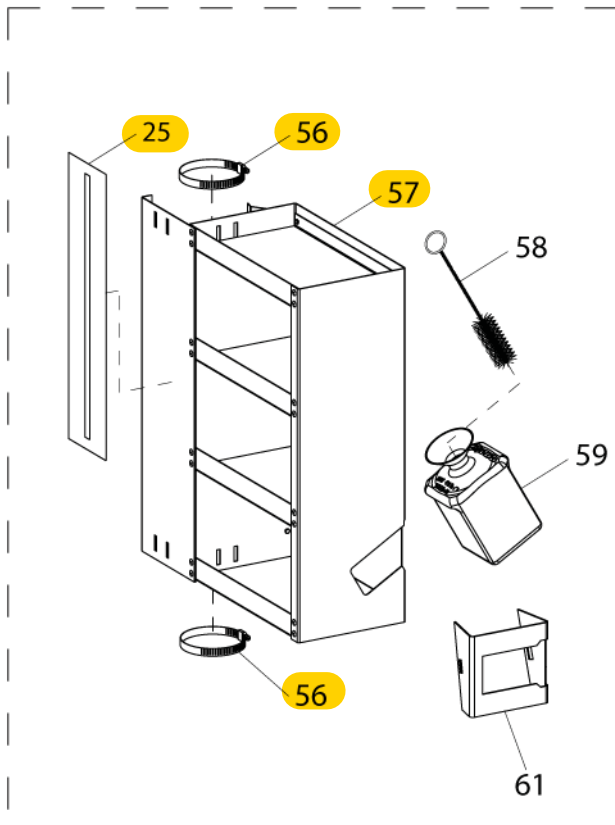

Inflation Bracket and Tower Assembly

Item	Part No.	Description
1	8181933	Pedal Inflation
2	8102459	3/8" Self Tap Screw Gr.5
3	8107407	Hitch Pin Retainer
4	8104613	5/8" Ext. Tooth Lock Washer
5	8104611	5/8" N.F. Jam Nut Gr.5
6	8104610	3/4" N.F. Jam Nut Gr.5
7	8104612	3/4" Ext. Tooth Lock Washer
8	8181932	Inflation Brkt.
9	8180103	3/8 x 3-1/4 Clevis Pin
10	8104674	Bushing (3/4" Valve)
11	8106298	3/4" Valve Ported 1/4"-18 NPT
12	8143169	1/4-20 Whiz Lock Nut, Gr.5
13	8104600	1/4" Valve Comp.
14	8104673	Bushing (1/4" Valve)
15	8120408	1/4-20 x 1-3/4 H.H. Cap Scr., Gr.5
16	8120424	3/8"-16 Wash Hd. Lock Nut Gr.5
17	8182076	Shim Kit
18	85000816	Pressure Limiter
19	8000240	Washer 1" OD x 13/32 ID x 3/16"
20	8107715	3/8-16 x 1-1/4 Hex Hd. Cap Scr, Gr.8.8
21	8106303	3/8" Whiz Lock Nut, Gr.5
22	8106302	3/8" Whiz Lock Screw, Gr.5
23	8101018	0.392 x 0.687 x 0.0478 Washer
24	8181137	3/8-16 x 2-1/4 Hex Hd. Cap Scr, Gr.5
25	85611363	Decal-Wrngng
	8182373FR	Decal-Wrngng French (90X Only)