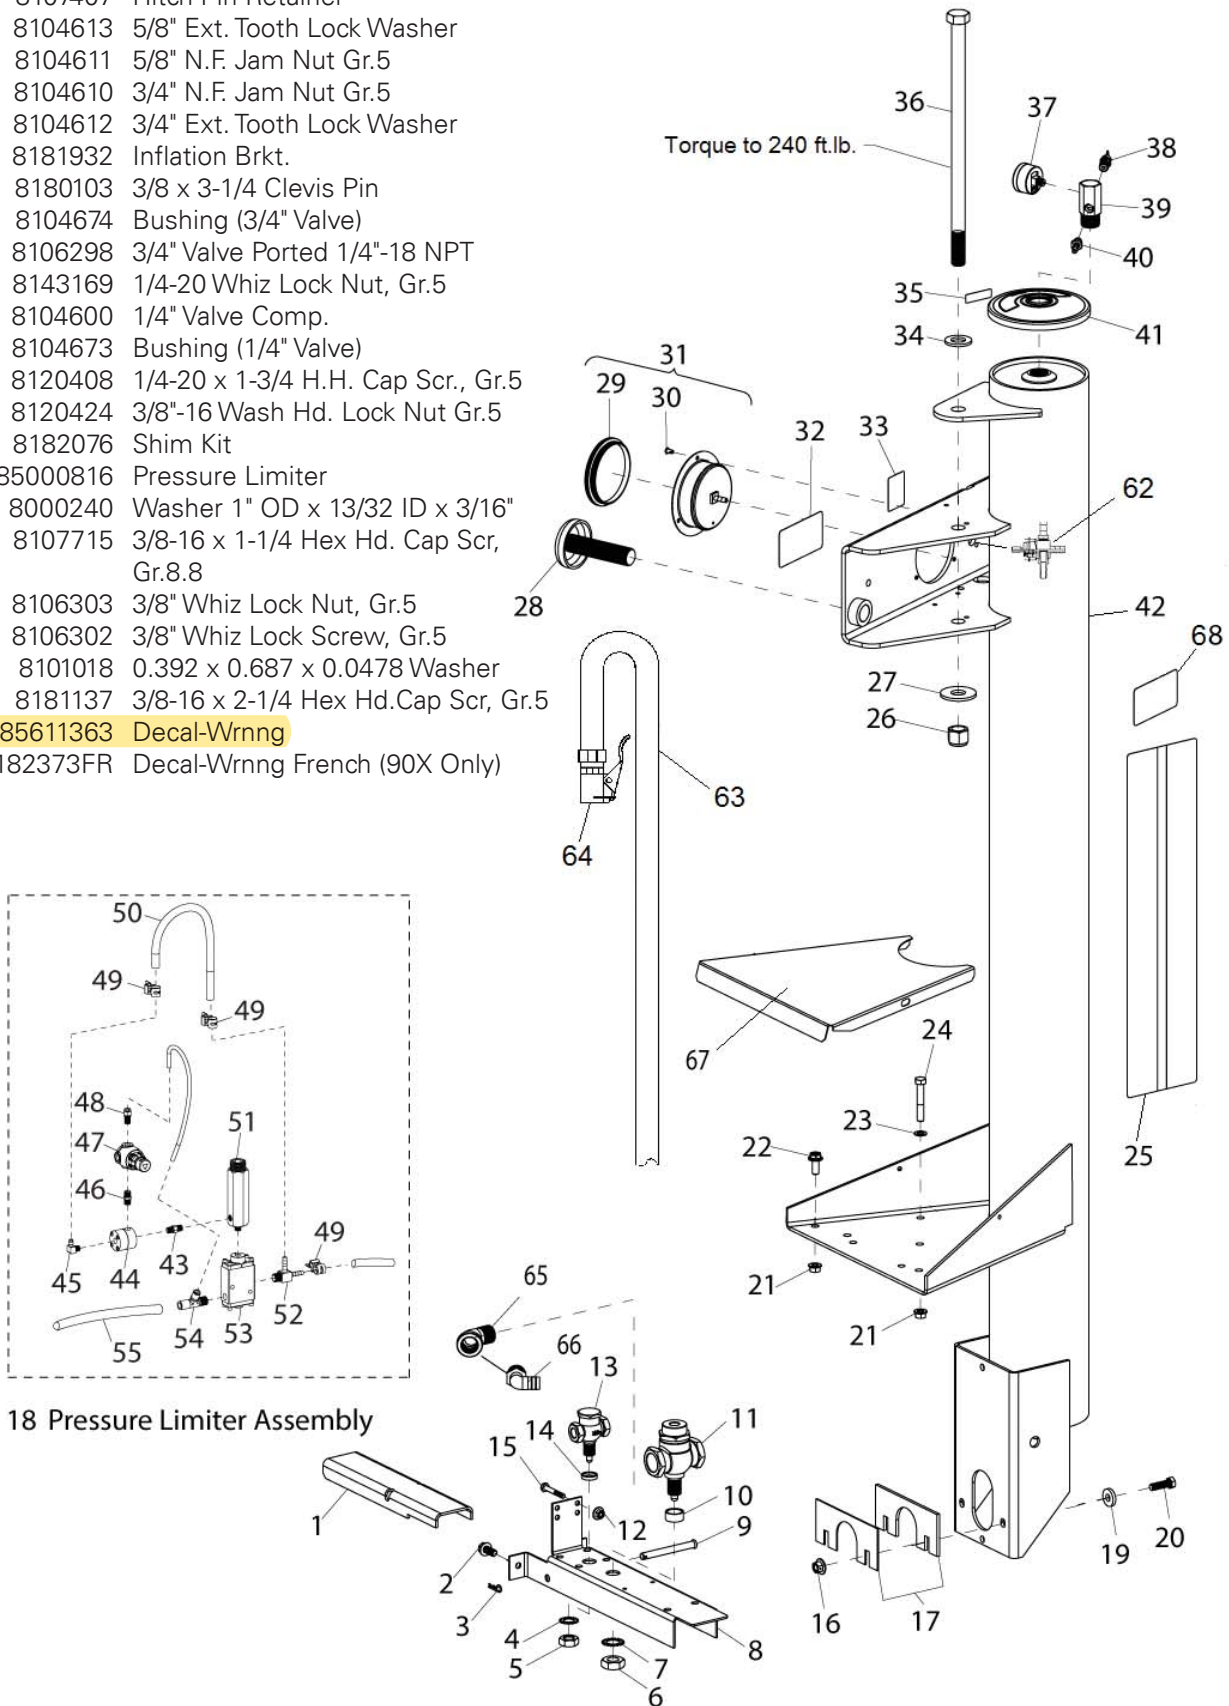

Inflation Bracket and Tower Assembly

Item	Part No.	Description
1	8181933	Pedal Inflation
2	8102459	3/8" Self Tap Screw Gr.5
3	8107407	Hitch Pin Retainer
4	8104613	5/8" Ext. Tooth Lock Washer
5	8104611	5/8" N.F. Jam Nut Gr.5
6	8104610	3/4" N.F. Jam Nut Gr.5
7	8104612	3/4" Ext. Tooth Lock Washer
8	8181932	Inflation Brkt.
9	8180103	3/8 x 3-1/4 Clevis Pin
10	8104674	Bushing (3/4" Valve)
11	8106298	3/4" Valve Ported 1/4"-18 NPT
12	8143169	1/4-20 Whiz Lock Nut, Gr.5
13	8104600	1/4" Valve Comp.
14	8104673	Bushing (1/4" Valve)
15	8120408	1/4-20 x 1-3/4 H.H. Cap Scr., Gr.5
16	8120424	3/8"-16 Wash Hd. Lock Nut Gr.5
17	8182076	Shim Kit
18	85000816	Pressure Limiter
19	8000240	Washer 1" OD x 13/32 ID x 3/16"
20	8107715	3/8-16 x 1-1/4 Hex Hd. Cap Scr, Gr.8.8
21	8106303	3/8" Whiz Lock Nut, Gr.5
22	8106302	3/8" Whiz Lock Screw, Gr.5
23	8101018	0.392 x 0.687 x 0.0478 Washer
24	8181137	3/8-16 x 2-1/4 Hex Hd. Cap Scr, Gr.5
25	85611363	Decal-Wrngng
	8182373FR	Decal-Wrngng French (90X Only)