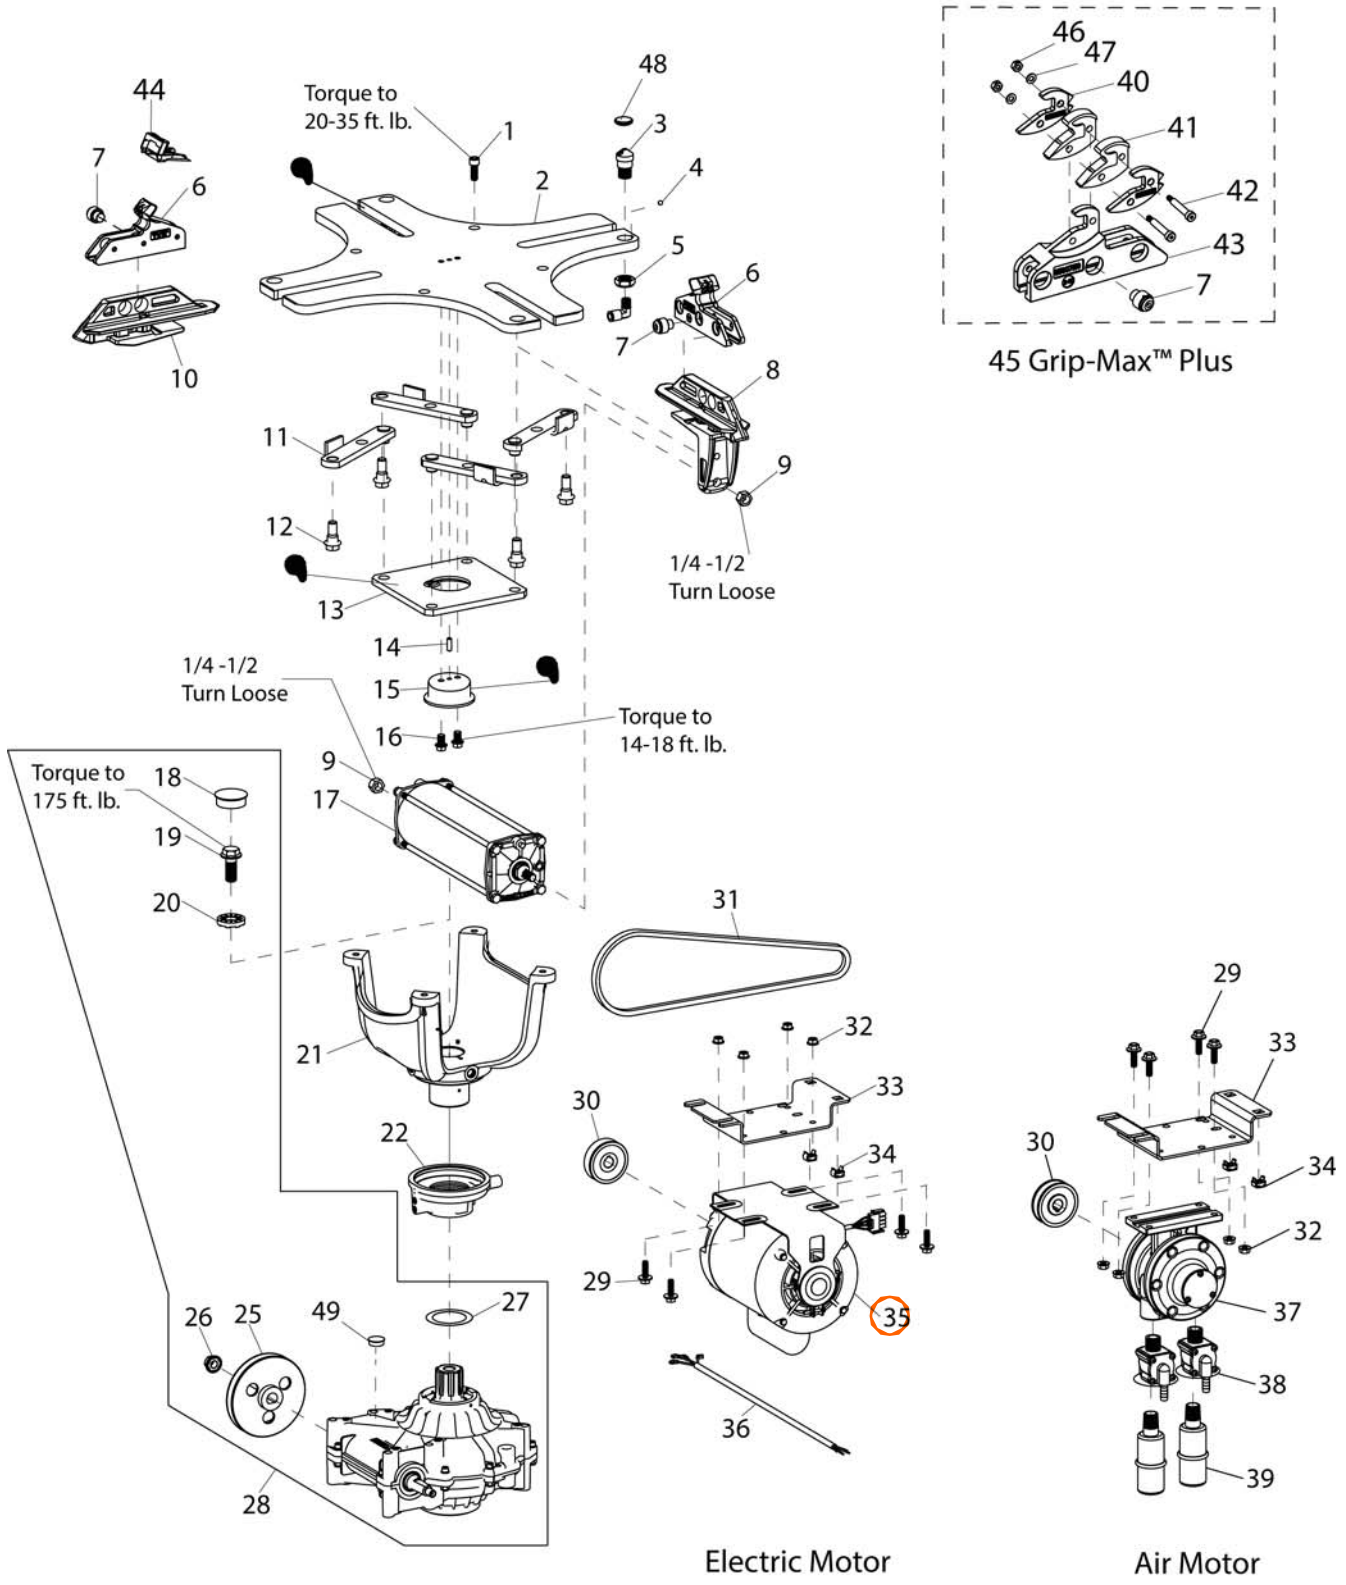

Table Top and Shaft Housing Assembly

Item	Part No.	Description	Item	Part No.	Description	
1	8181929	3/8-16 x 1" Gr.8 Skt. Hd. Cap Scr.	31	8180047	Motor V-Belt, 4L380	
2	8181704	Table Top Plate		85608496	Motor V-Belt, 4L390	
3	8182024	Inflation Nozzle	32	8182178	5/16-18, Hex. Whiz Lock Nut	
4	8182025	1/4" Steel Ball	33	85609921	Motor Mounting Bracket	
5	8182083	3/4" Jam Nut	34	8143044	Tinnerman Sq. Captive Nut 3/8-16	
6	8184126EX	Adjustable Rim Clamp	35	8184691	Motor, Electric 115V	
7	8182250	Adj. Clamp Plunger/Spring Assy.		8182621	Motor, Electric 220V, 50Hz, 1ø	
8	8182248	Carrier/Cover - Cylinder End		85609751	Motor, Electric 115V, 60Hz, 2-speed (90x only)	
9	8101039	1/2" Lock Nut, Gr.5		85610405	Motor, Electric 220V, 50/60Hz, 2-speed (90x only)	
10	8182249	Carrier/Cover - Clamp Adj.		36	8184562	Motor Cable Assy, 4-wire w/plug, 115V
11	85610388	Pivot Link W/C		8181511	Motor Cable Assembly, 4-wire, 220V	
12	8182279	Adj. Clamp Link Bolt		85000632	Motor Cable Assembly, 5-wire, 220V	
13	8181731	Table Top Pivot Plate		85610389	Motor Cable Assembly, 2-speed, 115V	
14	8183476	ø1/4" x 3/4" Roll Pin		85610438	Motor Cable Assembly, 2-speed, 220V	
15	8181733	Pivot Block	37	8181190	Air Motor, Gast. 6AM	
16	8183452	5/16-18 x 5/8" Flange Whiz-lock Scr.	38	85606398	Exhaust Valve	
†17	8182613	Table Top Cylinder Assembly	39	8181206	1/2" NPT Muffler	
18	8182627	1-5/8" Dia. Cap Plug	40	85607160	3-position Laminated Clamp Cover Plus Points	
19	8181742	16MM x 40mm Hex Head Bolt Gr.10.9		85607429	3-position Laminated Clamp Cover Plus w/o Points	
20	8182979	ø16mm Molded Washer	41	85607161	Laminated Clamp Plus Grip	
21	8181990	Spider Assembly	42	85000610	1/4 x 1-1/4 x #10-24 Shoulder Screw	
22	8182619	Rotary Coupling Assembly	43	85607159	3-position Laminated Clamp Plus	
25	85606734	Transmission Pulley (3-hole)	**44	8183604	Bootie Kit, Rim Clamp, Pkg of 10	
	85607708	Transmission Pulley (4-hole)	**45	85607787	Grip Max Plus™, Laminated Clamps, Pkg. of 4	
	8181658	Transmission Pulley (6-hole)		85607786	Grip Max Plus™, Laminated Clamps (External Clamp Only), Pkg. of 4	
26	8140567	1/2-13, Hex. Whiz-lock Nut	46	8182682	#10-24 Rvsble Hex Lk Nut	
27	8183156	ø2" X ø2 3/4" x .010 Washer	47	8301805	#10 Washer	
28	85608497	Transmission Kit	48	85609097	Hole Plug (Table w/o Inflation Jets)	
29	8120325	5/16-18 x 1 Ser. Wash.Hd.Scr., Gr.5	49	85610108	Transmission Hole Plug	
30	8184674	Motor Pulley				

†Cylinder Assemblies

**Accessory Item

APPLY GREASE TO THESE LOCATIONS