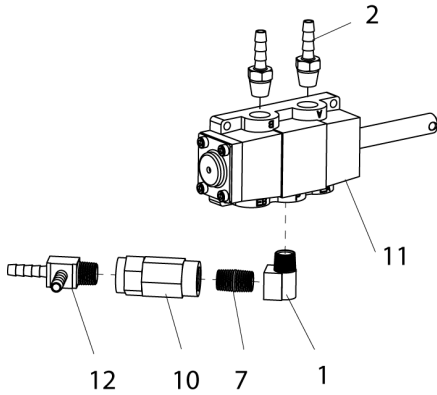

Valve Assemblies

Table Top Clamp Pedal Valve Assembly

Bead Loosener Arm Valve Assembly

Pilot Valve Assembly

Helper Arm Valve Assembly

Tilt Pedal Valve Assembly

Auxiliary Tower Valve Assembly

Item	Part No.	Description	Item	Part No.	Description
1	8000372	1/4 NPT, 90° St. ELL Fitting	11	8184369	4-Way w/Pull Pin Valve
2	8000378	1/4" Brass St. Fitting	12	8110325	1/4" NPT Male Run Tee
3	8000376	ELL 90° 1/4 Hose Fitting	13	8110328	1/8" NPT Tee
4	8184878	4-way Valve, Pedal Operated	14	8181986	4-Way w/Pull Pin Valve
5	85607855	1/4 NPT Muffer, Small	15	8110497	Male Elbow 1/8 NPT x 1/4 Hose
6	8105615	Small Muffer	16	8183369	1/4" Hose Fitting, 1/8" NPT w/ Orifice
7	8000580	1/4 NPT Close Nipple	17	85610044	4-Way Pilot Valve
8	8109481	1/4 NPT x 1/8 NPT RDCR Fitting	18	85609908	3 Position Valve
9	8181997	90° Elbow 1/8 NPT x 1/8" Fitting			
10	8104969	Check Valve			