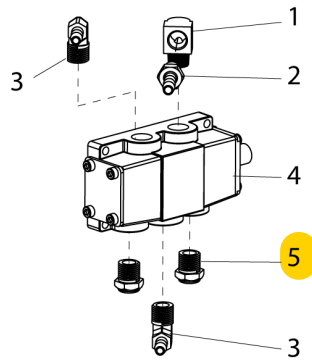

Valve Assemblies

Table Top Clamp Pedal Valve Assembly

Bead Loosener Arm Valve Assembly

Pilot Valve Assembly

Helper Arm Valve Assembly

Tilt Pedal Valve Assembly

Auxiliary Tower Valve Assembly

Item	Part No.	Description	Item	Part No.	Description
1	8000372	1/4 NPT, 90° St. ELL Fitting	11	8184369	4-Way w/Pull Pin Valve
2	8000378	1/4" Brass St. Fitting	12	8110325	1/4" NPT Male Run Tee
3	8000376	ELL 90° 1/4 Hose Fitting	13	8110328	1/8" NPT Tee
4	8184878	4-way Valve, Pedal Operated	14	8181986	4-Way w/Pull Pin Valve
5	85607855	1/4 NPT Muffer, Small	15	8110497	Male Elbow 1/8 NPT x 1/4 Hose
6	8105615	Small Muffer	16	8183369	1/4" Hose Fitting, 1/8" NPT w/ Orifice
7	8000580	1/4 NPT Close Nipple	17	85610044	4-Way Pilot Valve
8	8109481	1/4 NPT x 1/8 NPT RDCR Fitting	18	85609908	3 Position Valve
9	8181997	90° Elbow 1/8 NPT x 1/8" Fitting			
10	8104969	Check Valve			