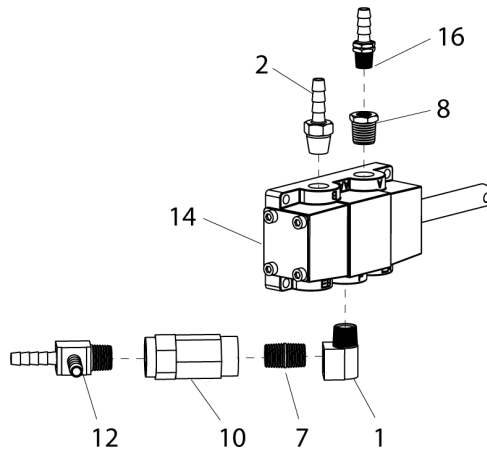

Valve Assemblies

Table Top Clamp Pedal Valve Assembly

Bead Loosener Arm Valve Assembly

Pilot Valve Assembly

Helper Arm Valve Assembly

Tilt Pedal Valve Assembly

Auxiliary Tower Valve Assembly

Item	Part No.	Description	Item	Part No.	Description
1	8000372	1/4 NPT, 90° St. ELL Fitting	11	8184369	4-Way w/Pull Pin Valve
2	8000378	1/4" Brass St. Fitting	12	8110325	1/4" NPT Male Run Tee
3	8000376	ELL 90° 1/4 Hose Fitting	13	8110328	1/8" NPT Tee
4	8184878	4-way Valve, Pedal Operated	14	8181986	4-Way w/Pull Pin Valve
5	85607855	1/4 NPT Muffer, Small	15	8110497	Male Elbow 1/8 NPT x 1/4 Hose
6	8105615	Small Muffer	16	8183369	1/4" Hose Fitting, 1/8" NPT w/ Orifice
7	8000580	1/4 NPT Close Nipple	17	85610044	4-Way Pilot Valve
8	8109481	1/4 NPT x 1/8 NPT RDCR Fitting	18	85609908	3 Position Valve
9	8181997	90° Elbow 1/8 NPT x 1/8" Fitting			
10	8104969	Check Valve			