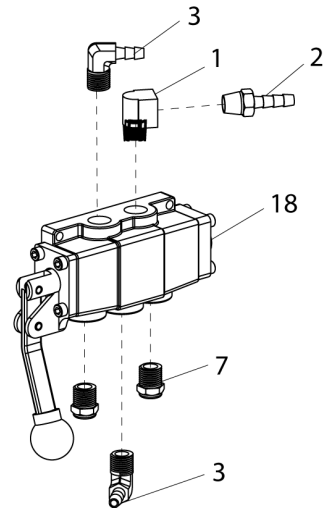

Valve Assemblies

Table Top Clamp Pedal Valve Assembly

Bead Loosener Arm Valve Assembly

Pilot Valve Assembly

Helper Arm Valve Assembly

Tilt Pedal Valve Assembly

Auxiliary Tower Valve Assembly

Item	Part No.	Description	Item	Part No.	Description
1	8000372	1/4 NPT, 90° St. ELL Fitting	11	8184369	4-Way w/Pull Pin Valve
2	8000378	1/4" Brass St. Fitting	12	8110325	1/4" NPT Male Run Tee
3	8000376	ELL 90° 1/4 Hose Fitting	13	8110328	1/8" NPT Tee
4	8184878	4-way Valve, Pedal Operated	14	8181986	4-Way w/Pull Pin Valve
5	85607855	1/4 NPT Muffer, Small	15	8110497	Male Elbow 1/8 NPT x 1/4 Hose
6	8105615	Small Muffer	16	8183369	1/4" Hose Fitting, 1/8" NPT w/ Orifice
7	8000580	1/4 NPT Close Nipple	17	85610044	4-Way Pilot Valve
8	8109481	1/4 NPT x 1/8 NPT RDCR Fitting	18	85609908	3 Position Valve
9	8181997	90° Elbow 1/8 NPT x 1/8" Fitting			
10	8104969	Check Valve			