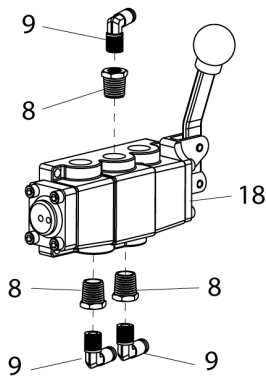

Valve Assemblies

Table Top Clamp Pedal Valve Assembly

Bead Loosener Arm Valve Assembly

Pilot Valve Assembly

Helper Arm Valve Assembly

Tilt Pedal Valve Assembly

Auxiliary Tower Valve Assembly

Item	Part No.	Description	Item	Part No.	Description
1	8000372	1/4 NPT, 90° St. ELL Fitting	11	8184369	4-Way w/Pull Pin Valve
2	8000378	1/4" Brass St. Fitting	12	8110325	1/4" NPT Male Run Tee
3	8000376	ELL 90° 1/4 Hose Fitting	13	8110328	1/8" NPT Tee
4	8184878	4-way Valve, Pedal Operated	14	8181986	4-Way w/Pull Pin Valve
5	85607855	1/4 NPT Muffer, Small	15	8110497	Male Elbow 1/8 NPT x 1/4 Hose
6	8105615	Small Muffer	16	8183369	1/4" Hose Fitting, 1/8" NPT w/ Orifice
7	8000580	1/4 NPT Close Nipple	17	85610044	4-Way Pilot Valve
8	8109481	1/4 NPT x 1/8 NPT RDCR Fitting	18	85609908	3 Position Valve
9	8181997	90° Elbow 1/8 NPT x 1/8" Fitting			
10	8104969	Check Valve			