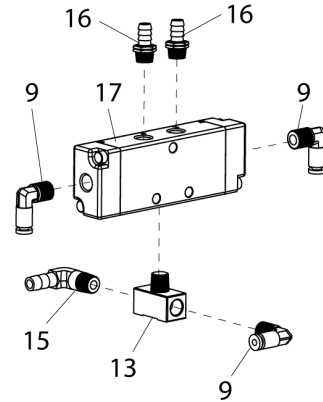

Valve Assemblies

Table Top Clamp Pedal Valve Assembly

Bead Loosener Arm Valve Assembly

Pilot Valve Assembly

Helper Arm Valve Assembly

Tilt Pedal Valve Assembly

Auxiliary Tower Valve Assembly

Item	Part No.	Description	Item	Part No.	Description
1	8000372	1/4 NPT, 90° St. ELL Fitting	11	8184369	4-Way w/Pull Pin Valve
2	8000378	1/4" Brass St. Fitting	12	8110325	1/4" NPT Male Run Tee
3	8000376	ELL 90° 1/4 Hose Fitting	13	8110328	1/8" NPT Tee
4	8184878	4-way Valve, Pedal Operated	14	8181986	4-Way w/Pull Pin Valve
5	85607855	1/4 NPT Muffer, Small	15	8110497	Male Elbow 1/8 NPT x 1/4 Hose
6	8105615	Small Muffer	16	8183369	1/4" Hose Fitting, 1/8" NPT w/ Orifice
7	8000580	1/4 NPT Close Nipple	17	85610044	4-Way Pilot Valve
8	8109481	1/4 NPT x 1/8 NPT RDCR Fitting	18	85609908	3 Position Valve
9	8181997	90° Elbow 1/8 NPT x 1/8" Fitting			
10	8104969	Check Valve			