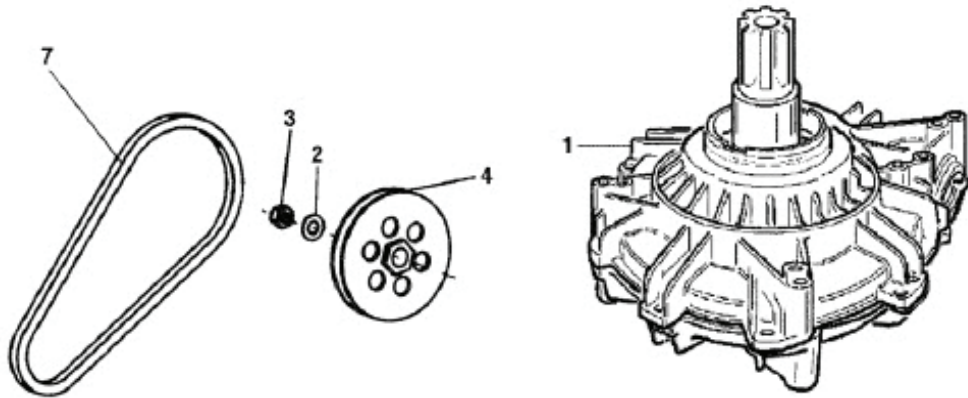

MOTOR & TRANSMISSION

Item No	Part No.	Description
1	82011967	Transmission
2	84398807	Washer 14 (15x28x2,5)
3	84396941	Nut M14
4	83199596	Pulley Gearbox
5	82019189	115V-1PH-60Hz Motor Assy
6	84396218	Screw 6x10
7	84299923	V-Belt A23
8	84399863	Washer 8 (9x24x2)
9	84399900	Self-Locking Nut M8
10	84399228	Screw 10x25
11	84399946	Screw Te M8x16 - 8.8
12	83019003	Motor Support
13	84397964	Screw 10x80
14	84399967	Nut M10
15	84398662	Grower Washer D.10
16	84596185	Motor 2 Hp 115v 1ph
17	84593948	Motor Capacitor (Only)
18	82100166	Motor Pulley
19	83000181	Washer