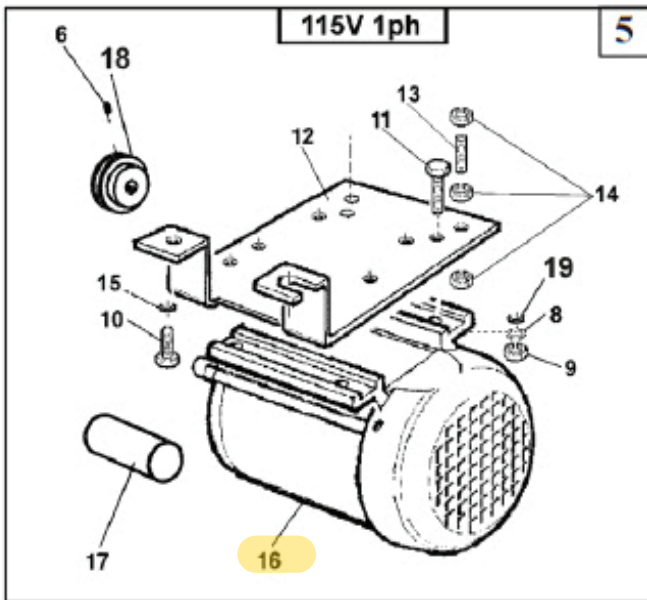

MOTOR & TRANSMISSION

Item No	Part No.	Description
1	82011967	Transmission
2	84398807	Washer 14 (15x28x2,5)
3	84396941	Nut M14
4	83199596	Pulley Gearbox
5	82019189	115V-1PH-60Hz Motor Assy
6	84396218	Screw 6x10
7	84299923	V-Belt A23
8	84399863	Washer 8 (9x24x2)
9	84399900	Self-Locking Nut M8
10	84399228	Screw 10x25
11	84399946	Screw Te M8x16 - 8.8
12	83019003	Motor Support
13	84397964	Screw 10x80
14	84399967	Nut M10
15	84398662	Grower Washer D.10
16	84596185	Motor 2 Hp 115v 1ph
17	84593948	Motor Capacitor (Only)
18	82100166	Motor Pulley
19	83000181	Washer