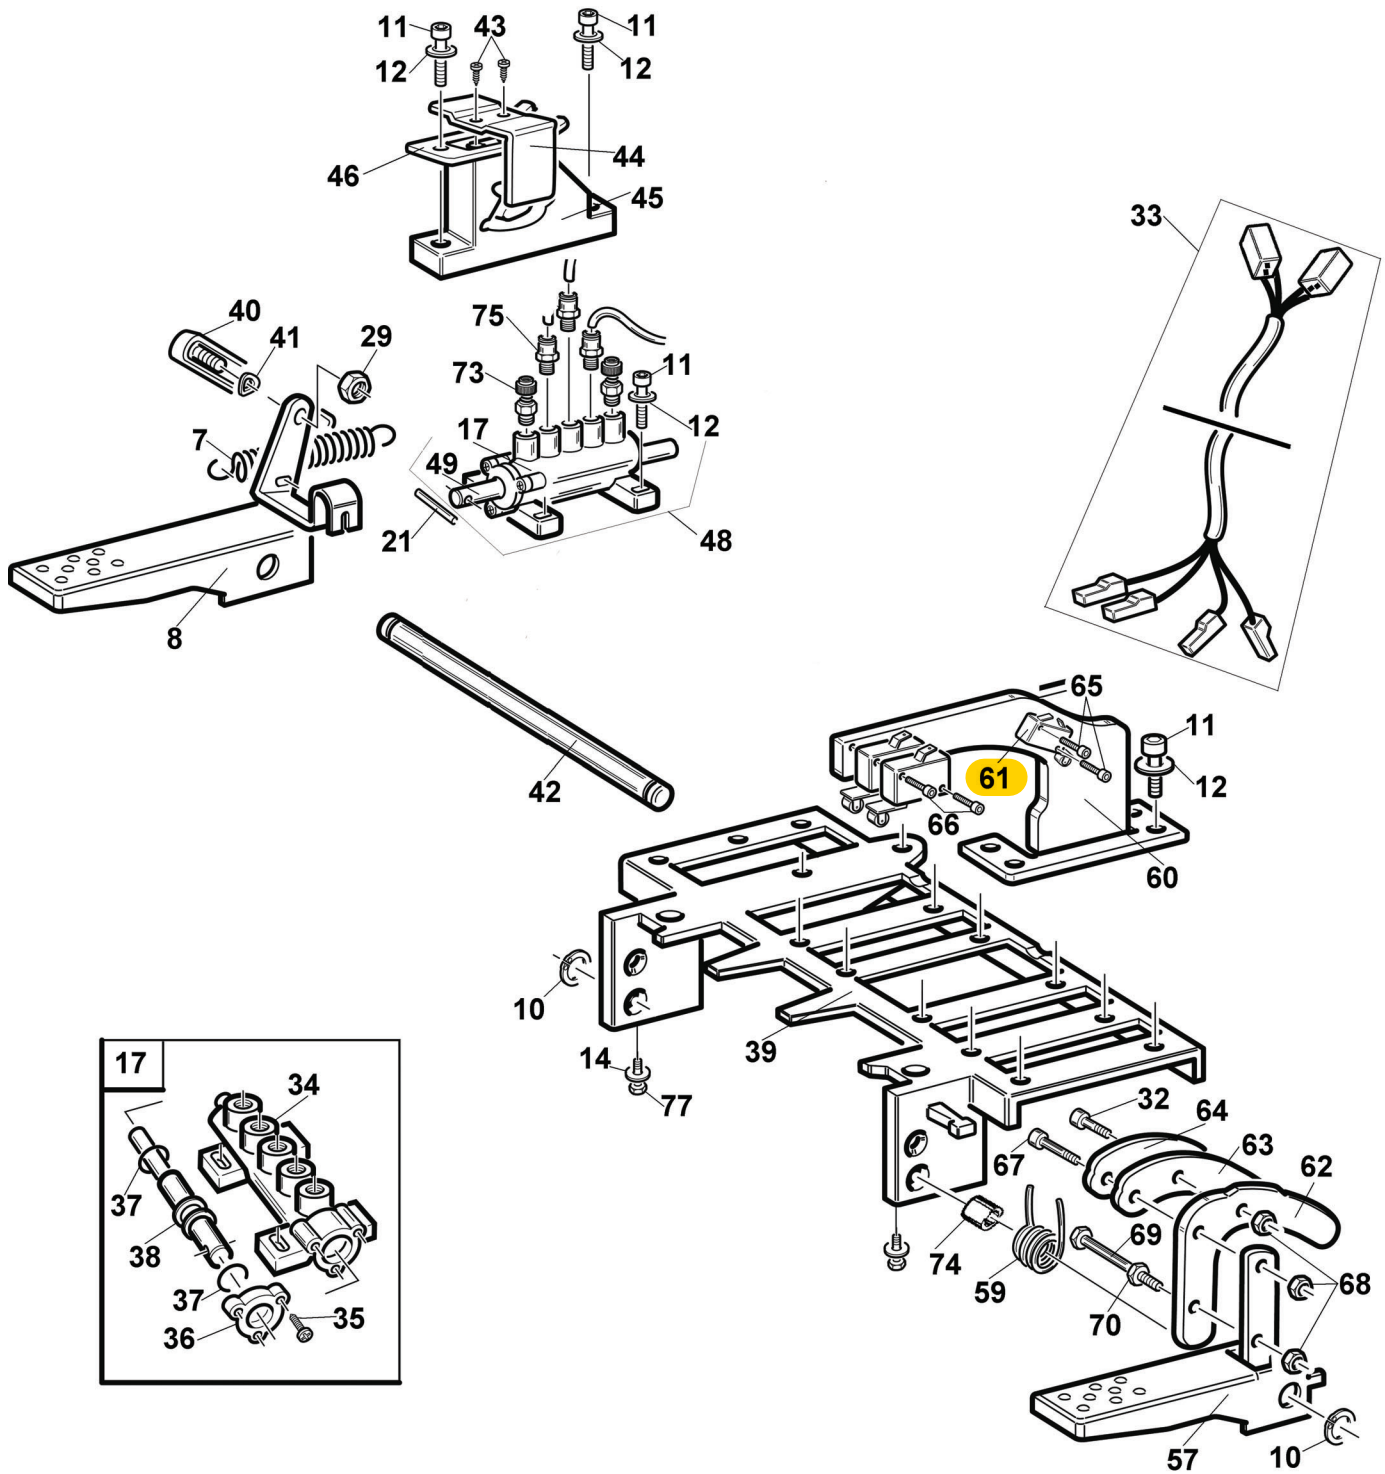

Pedal Assembly

Pedal Assembly

Item	Part No.	Description
7	83018802	PEDAL RETURN SPRING
8	87033745	CLAMPS CONTROL PEDAL
9	83031104	PEDAL UNIT PIN
10	84399864	SEEGER RING D.12
11	84398274	SELF-TAPPING SCREW 5,5x26
12	84399998	WASHER
13	84399935	SCREW 8X25
14	84399829	WASHER
15	84399122	TOOTHED WASHER 8,4x15x0,8
16	84399976	NUT M8
17	82002444	VALVE UNIT WITHOUT PIN
18	83019466	GT VALVE PIN
19	84199161	PLUG 1/8"
20	84196214	UNION 1/8"
21	84398783	ELASTIC PIN D.4x24
27	84399300	SCREW 6x12
28	84398415	SCREW 8x50
29	84399900	SELF-LOCKING NUT M8
31	83007598	VALVE ROD
32	84399999	SCREW 6x25
33	82037840	SIGNAL CABLE - CROSSAGE
34	83001583	DISTRIBUTION VALVE
35	84398999	SELF-TAPPING SCREW 3,5x13
36	83001585	FLANGE
37	84299000	O-RING 9,8x3,85
38	83001584	SPACER
39	83040945	PEDAL BOX BASE
40	84299912	CONNECTING ROD
41	84399894	BELLEVILLE WASHER 8,2x18x1
42	83003094	PIN
43	84399891	SELF-TAPPING SCREW 2,9x6,5
44	84299910	U BOLT
45	84299913	DOUBLE CAM
46	84299911	LEAF SPRING
48	82019557	VALVE
49	83002442	VALVE PIN
57	82134188	PEDAL FOR INVERTER
59	82008125	PEDAL CONTROL SPRING
60	83032471	BRACKET
61	84593992	CROUZET MICROSWITCH
62	83032472	1ST SPEED CAM
63	83032473	SPACER
64	83032474	2ND SPEED CAM
65	84395156	SCREW TCEI M 3x16
66	84396382	SCREW 3x25
67	84399299	SCREW 6x30
68	84399893	SELF-LOCKING NUT M6
69	84395583	SCREW M6x60
70	84395456	NUT M 6
73	84199843	SILENCER OUTLET REGULATOR 1/8"
74	83007953	BUSH 18x12,5x21
76	83006879	SPACER
77	84399946	SCREW 8x16