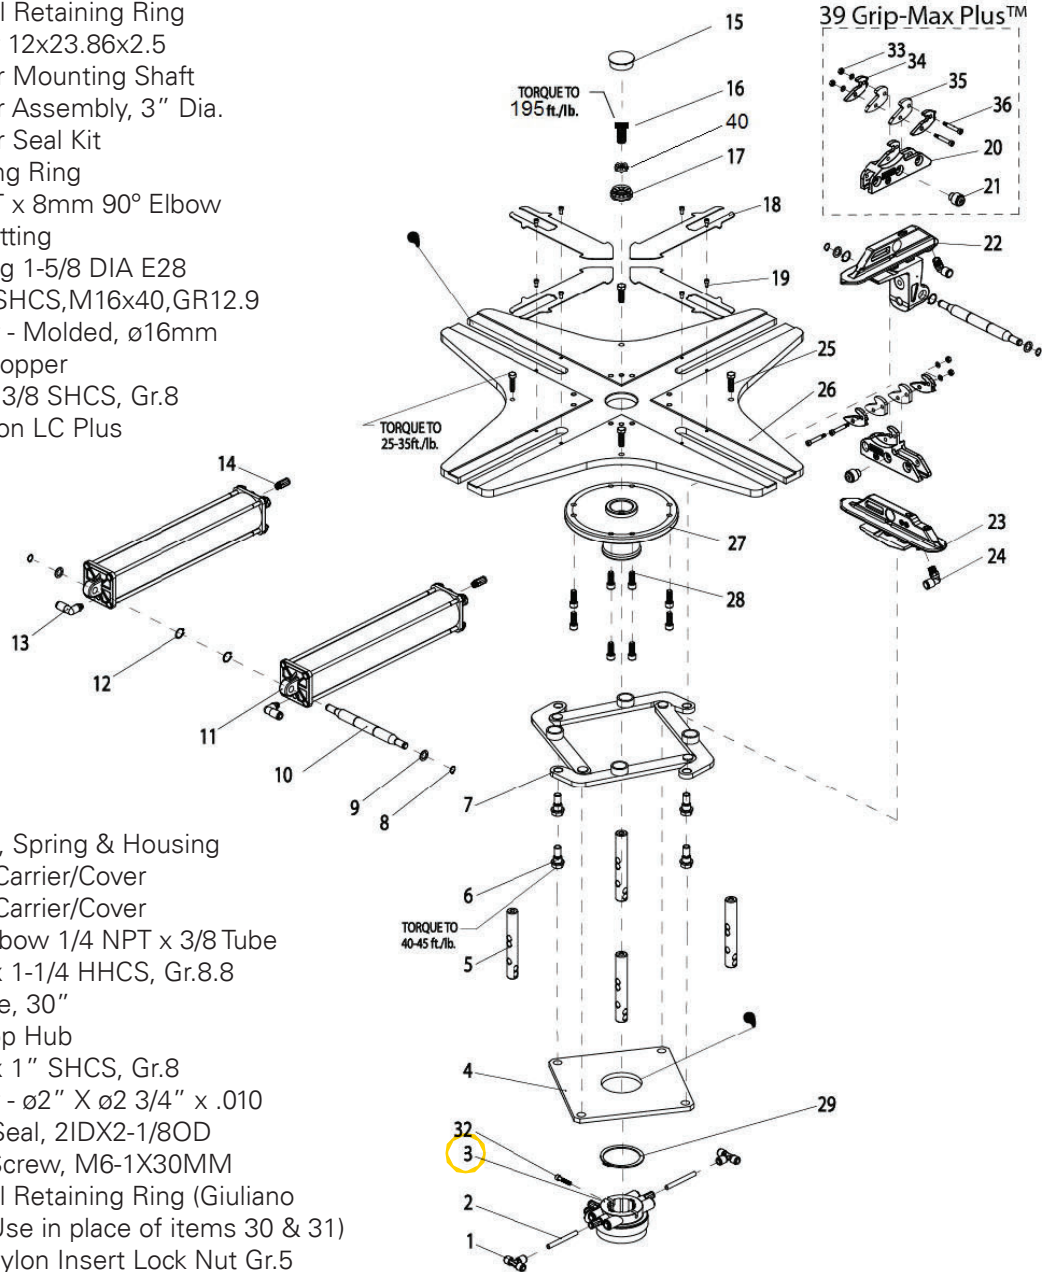

Table Top Assembly

| Item | Part No. | Description |
|------|-----------|---|
| 1 | 85000084 | Union Tee Fitting,8MM |
| 2 | 85000097 | 8MM x 3" Tube |
| 3 | 84298992 | Rotating Union |
| 4 | 8185652 | Pivot Plate |
| 5 | 85000026 | T.T. Hose Holder |
| 6 | 8182279 | Adj. Clamp Link Bolt |
| 7 | 8185688 | Pivot Link |
| 8 | 8185018 | External Retaining Ring |
| 9 | 8185035 | Washer 12x23.86x2.5 |
| 10 | 8185678 | Cylinder Mounting Shaft |
| 11 | 8185658 | Cylinder Assembly, 3" Dia. |
| | 85606409 | Cylinder Seal Kit |
| 12 | 903174 | Retaining Ring |
| 13 | 85000088 | 1/8 NPT x 8mm 90° Elbow |
| 14 | 8185745 | 8mm Fitting |
| 15 | 8182627 | Cap Plug 1-5/8 DIA E28 |
| 16 | 85611050 | Screw-SHCS,M16x40,GR12.9 |
| 17 | 8182979 | Washer - Molded, ø16mm |
| 18 | 8184969 | Slide Stopper |
| 19 | 8181989 | 10-24 x 3/8 SHCS, Gr.8 |
| 20 | 85607159 | 3 Position LC Plus |
| 21 | 8182250 | Plunger, Spring & Housing |
| 22 | 8185679 | Clamp Carrier/Cover |
| 23 | 85000761 | Clamp Carrier/Cover |
| 24 | 85000342 | Male Elbow 1/4 NPT x 3/8 Tube |
| 25 | 8107715 | 3/8-16 x 1-1/4 HHCS, Gr.8.8 |
| 26 | 8185646 | T.T. Plate, 30" |
| 27 | 8185687 | Table Top Hub |
| 28 | 8181929 | 3/8-16 x 1" SHCS, Gr.8 |
| 30 | *8183156 | Washer - ø2" X ø2 3/4" x .010 |
| 31 | *85000767 | O-ring Seal, 2IDX2-1/8OD |
| 32 | 940689 | SHCS Screw, M6-1X30MM |
| 29 | 85000024 | External Retaining Ring (Giuliano Only - Use in place of items 30 & 31) |
| 33 | 8182682 | 10-24 Nylon Insert Lock Nut Gr.5 |
| 34 | 85607160 | 3 Position LC Cover Plus (with points) |
| | 85607429 | 3 Position LC Cover Plus (without points) |
| 35 | 85607161 | Laminated Clamp Plus Grip |
| 36 | 85000610 | Shoulder Screw, 1/4 x 1-1/4 x #10-24 |
| 37 | 85000763 | Y-fitting, 3/4 Barb x 12MM Hose |
| 38 | *85606409 | Table Top Cylinder Seal Kit (Piston, O-rings, Scraper) |
| 39 | 85607787 | Grip Max Plus™ LC, Pack of 4 |
| | 85607786 | Grip Max Plus™ LC (external), Pack of 4 |
| 40 | 85611049 | Washer-5/8 M16 Lckng Pr |