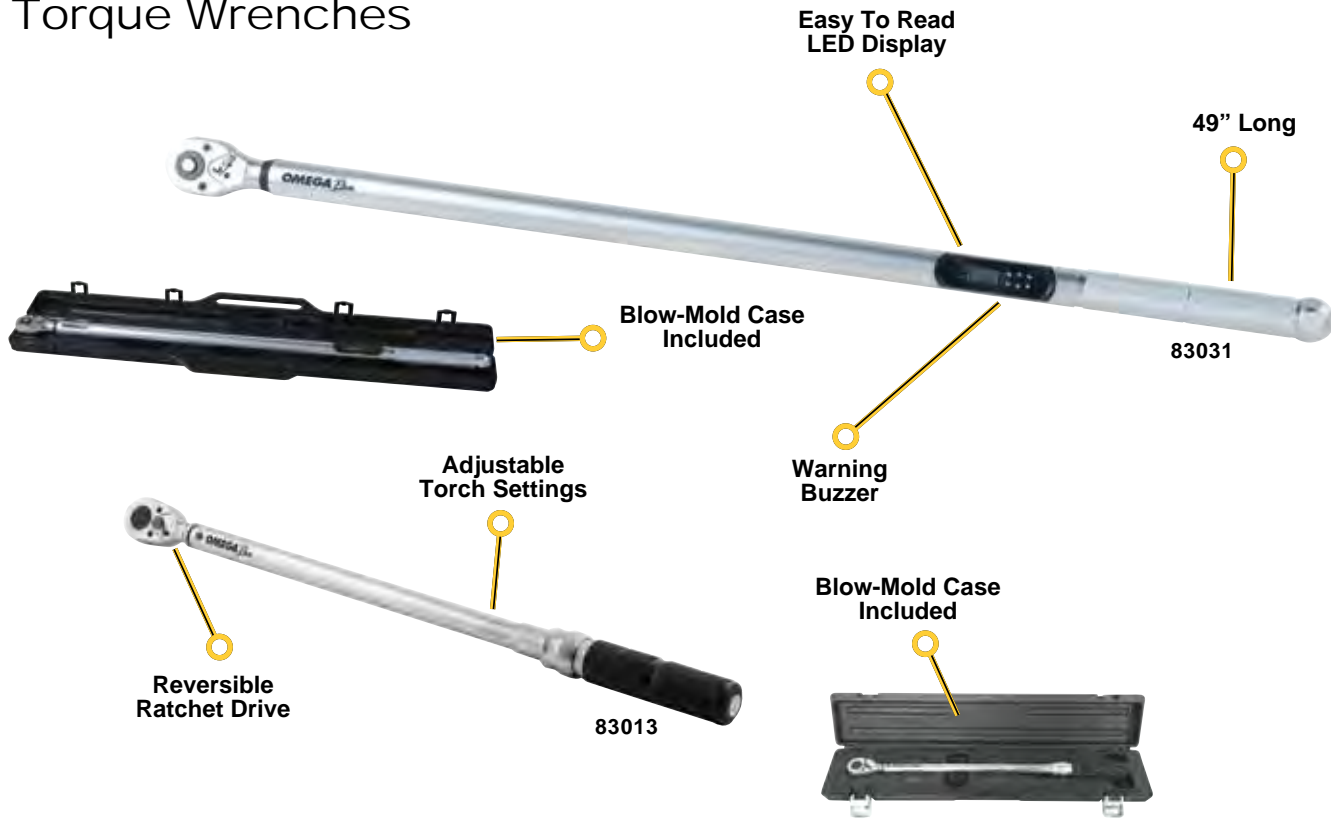

TORQUE WRENCHES

Torque Wrenches

Preset Torque Wrench Set

Model	Description	Torque Range (Ft-Lbs) (Min/Max)		Weight
83013	1/2" Drive Adjustable Torque Wrench 30-250 ft-lbs	30	250	6.90 lbs
83031	3/4" Drive Heavy Duty Torque Wrench	74	738	18.70 lbs
83012	5-Pc 1/2" Drive Preset Torque Wrench Set	65	140	19.05 lbs