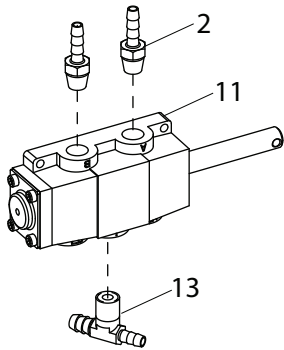

Robo-Arm® LR Assembly

● Apply Grease To These Locations

Valve Assemblies

**Robo-Arm® LR
Valve Assembly**

**Bead Loosener Arm Pedal
Valve Assembly**

**Air Motor Pedal
Valve Assembly**

**Table Top Clamp Pedal
Valve Assembly**

**Table Top Clamp Pedal
Valve Assembly**

Item	Part No.	Description	Item	Part No.	Description
2	8000378	1/4" Brass St. Fitting	12	8184467	1/4" NPT x 3/8 BRB x 3/8B Tee Fitting
6	8105615	Small Muffler	14	8181986	4-Way w/Pull Pin Valve
7	8185585	3 Position Valve	15	906960	1/4 NPT Muffler
8	8109481	1/4 NPT x 1/8 NPT RDCR Fitting	16	8184256	1/4 NPT, 1/4 HSE ELL Fitting
9	8181997	90° Elbow 1/8 NPT x 1/8" Fitting			
10	8101898	St. 1/4" NPT 3/8" Hose Fitting			
11	8184369	4-Way w/Pull Pin Valve			