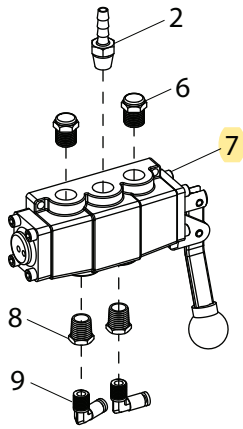

Robo-Arm® LR Assembly

● Apply Grease To These Locations

Valve Assemblies

**Robo-Arm® LR
Valve Assembly**

**Bead Loosener Arm Pedal
Valve Assembly**

**Air Motor Pedal
Valve Assembly**

**Table Top Clamp Pedal
Valve Assembly**

**Table Top Clamp Pedal
Valve Assembly**

Item	Part No.	Description	Item	Part No.	Description
2	8000378	1/4" Brass St. Fitting	12	8184467	1/4" NPT x 3/8 BRB x 3/8B Tee Fitting
6	8105615	Small Muffler	14	8181986	4-Way w/Pull Pin Valve
7	8185585	3 Position Valve	15	906960	1/4 NPT Muffler
8	8109481	1/4 NPT x 1/8 NPT RDCR Fitting	16	8184256	1/4 NPT, 1/4 HSE ELL Fitting
9	8181997	90° Elbow 1/8 NPT x 1/8" Fitting			
10	8101898	St. 1/4" NPT 3/8" Hose Fitting			
11	8184369	4-Way w/Pull Pin Valve			