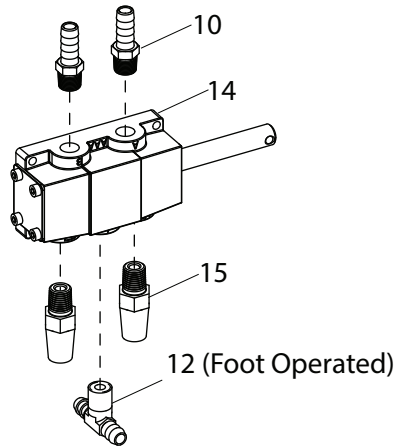

Robo-Arm® LR Assembly

● Apply Grease To These Locations

Valve Assemblies

**Robo-Arm® LR
Valve Assembly**

**Bead Loosener Arm Pedal
Valve Assembly**

**Air Motor Pedal
Valve Assembly**

**Table Top Clamp Pedal
Valve Assembly**

**Table Top Clamp Pedal
Valve Assembly**

Item	Part No.	Description	Item	Part No.	Description
2	8000378	1/4" Brass St. Fitting	12	8184467	1/4" NPT x 3/8 BRB x 3/8B Tee Fitting
6	8105615	Small Muffler	14	8181986	4-Way w/Pull Pin Valve
7	8185585	3 Position Valve	15	906960	1/4 NPT Muffler
8	8109481	1/4 NPT x 1/8 NPT RDCR Fitting	16	8184256	1/4 NPT, 1/4 HSE ELL Fitting
9	8181997	90° Elbow 1/8 NPT x 1/8" Fitting			
10	8101898	St. 1/4" NPT 3/8" Hose Fitting			
11	8184369	4-Way w/Pull Pin Valve			