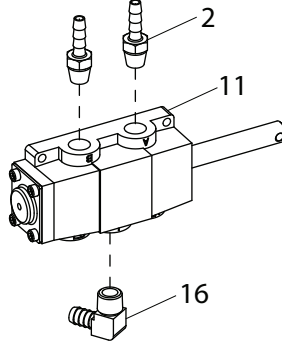

Robo-Arm® LR Assembly

● Apply Grease To These Locations

Valve Assemblies

**Robo-Arm® LR
Valve Assembly**

**Bead Loosener Arm Pedal
Valve Assembly**

**Air Motor Pedal
Valve Assembly**

**Table Top Clamp Pedal
Valve Assembly**

**Table Top Clamp Pedal
Valve Assembly**

Item	Part No.	Description	Item	Part No.	Description
2	8000378	1/4" Brass St. Fitting	12	8184467	1/4" NPT x 3/8 BRB x 3/8B Tee Fitting
6	8105615	Small Muffler	14	8181986	4-Way w/Pull Pin Valve
7	8185585	3 Position Valve	15	906960	1/4 NPT Muffler
8	8109481	1/4 NPT x 1/8 NPT RDCR Fitting	16	8184256	1/4 NPT, 1/4 HSE ELL Fitting
9	8181997	90° Elbow 1/8 NPT x 1/8" Fitting			
10	8101898	St. 1/4" NPT 3/8" Hose Fitting			
11	8184369	4-Way w/Pull Pin Valve			