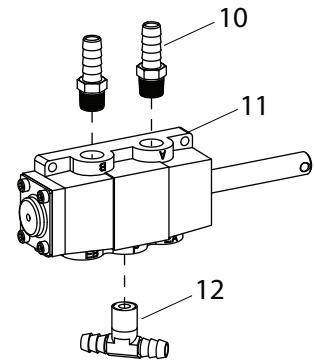

Robo-Arm® LR Assembly

● Apply Grease To These Locations

Valve Assemblies

**Robo-Arm® LR
Valve Assembly**

**Bead Loosener Arm Pedal
Valve Assembly**

**Air Motor Pedal
Valve Assembly**

**Table Top Clamp Pedal
Valve Assembly**

**Table Top Clamp Pedal
Valve Assembly**

Item	Part No.	Description	Item	Part No.	Description
2	8000378	1/4" Brass St. Fitting	12	8184467	1/4" NPT x 3/8 BRB x 3/8B Tee Fitting
6	8105615	Small Muffler	14	8181986	4-Way w/Pull Pin Valve
7	8185585	3 Position Valve	15	906960	1/4 NPT Muffler
8	8109481	1/4 NPT x 1/8 NPT RDCR Fitting	16	8184256	1/4 NPT, 1/4 HSE ELL Fitting
9	8181997	90° Elbow 1/8 NPT x 1/8" Fitting			
10	8101898	St. 1/4" NPT 3/8" Hose Fitting			
11	8184369	4-Way w/Pull Pin Valve			