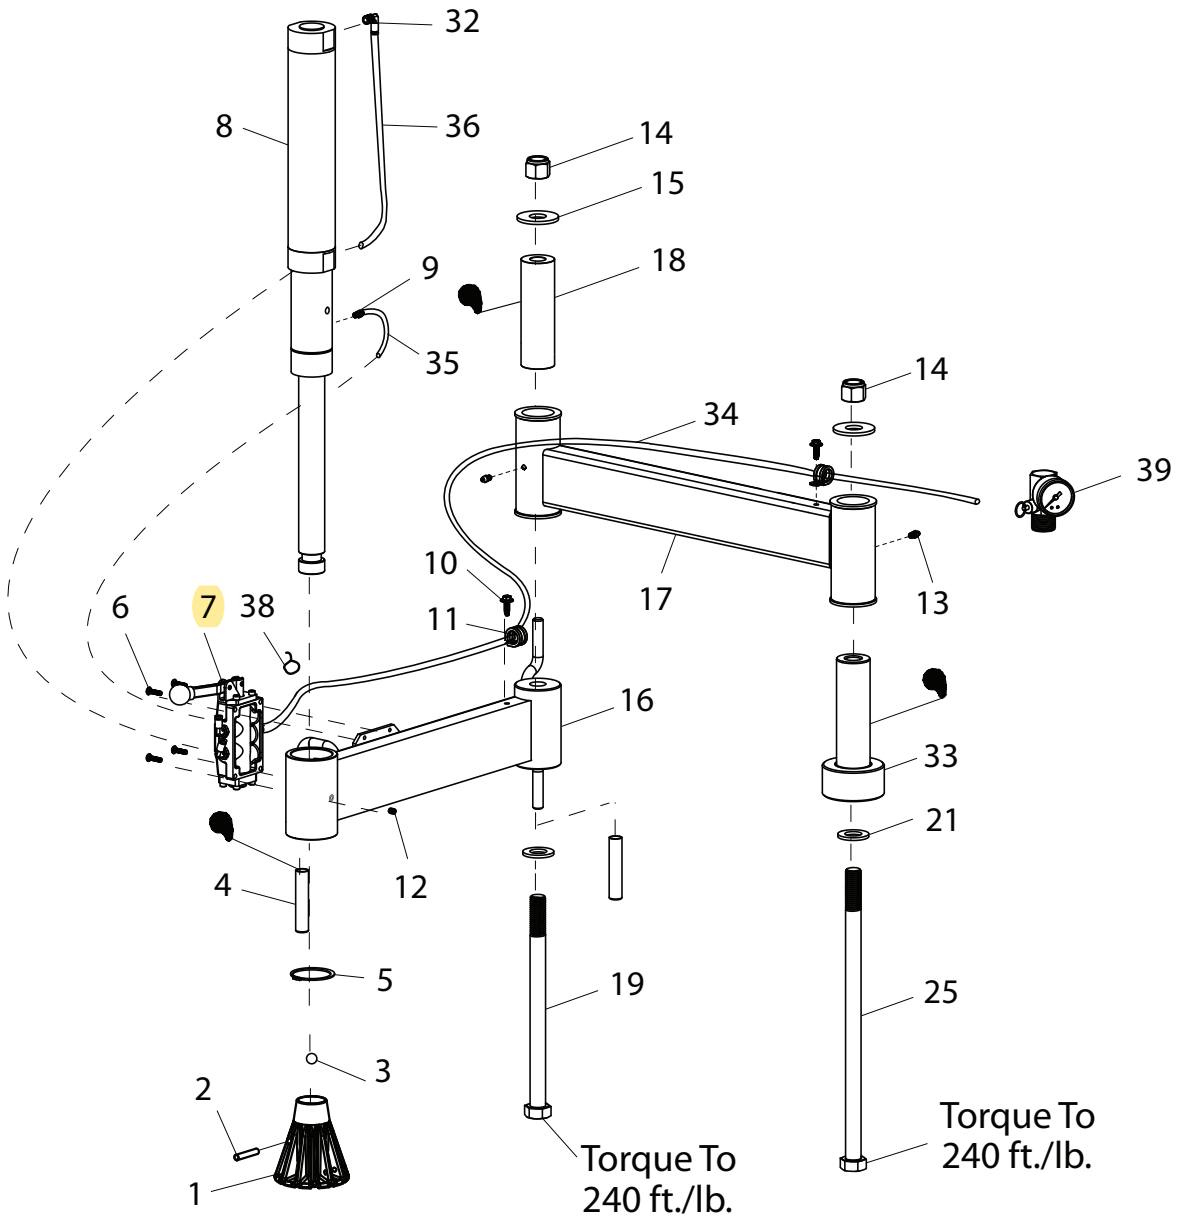

Robo-Arm® LR Assembly

● Apply Grease To These Locations

Valve Assemblies

**Robo-Arm® LR
Valve Assembly**

**Bead Loosener Arm Pedal
Valve Assembly**

**Air Motor Pedal
Valve Assembly**

**Table Top Clamp Pedal
Valve Assembly**

**Table Top Clamp Pedal
Valve Assembly**

Item	Part No.	Description	Item	Part No.	Description
2	8000378	1/4" Brass St. Fitting	12	8184467	1/4" NPT x 3/8 BRB x 3/8B Tee Fitting
6	8105615	Small Muffler	14	8181986	4-Way w/Pull Pin Valve
7	8185585	3 Position Valve	15	906960	1/4 NPT Muffler
8	8109481	1/4 NPT x 1/8 NPT RDCR Fitting	16	8184256	1/4 NPT, 1/4 HSE ELL Fitting
9	8181997	90° Elbow 1/8 NPT x 1/8" Fitting			
10	8101898	St. 1/4" NPT 3/8" Hose Fitting			
11	8184369	4-Way w/Pull Pin Valve			