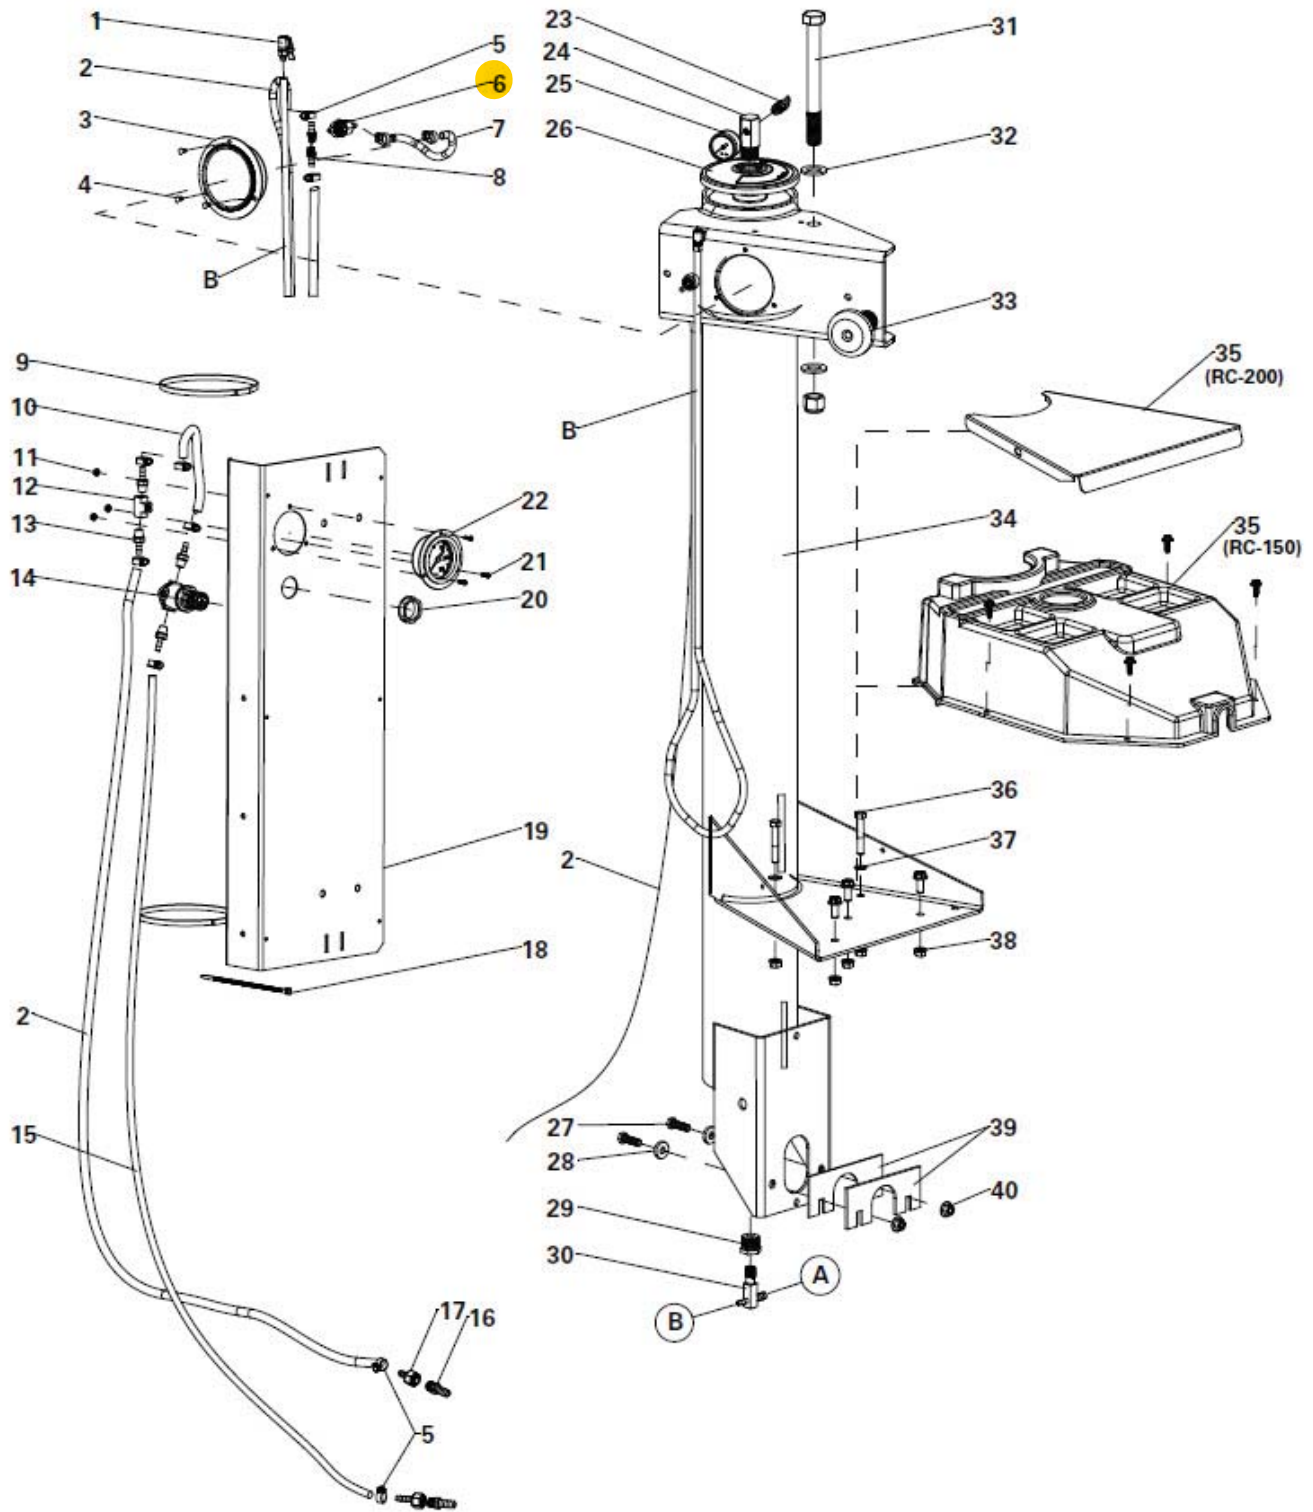

# Tower & Pressure Assemblies

<b>Item</b>	<b>Part No.</b>	<b>Description</b>
1	81825963	Inflation Hose Assembly
2	8182090	1/4" x 61" Hose
3	8107980	Air Gauge
4	8107983	Plastic Fastener
5	8101428	Hose Clamp
6	8183502	Bleed Valve Manifold Assy.
7	8000481	1/4" x 6" Hose
8	8000378	1/4" Brass Str. Fitting (RC200)
9	8182221	6" Hose Clamp
10	8000461	1/4" ID Black Hose, 12"
11	8301066	6-32 Kep Hex Nut
12	8184726	1/8 NPT Tee
13	8000378	1/4" Straight Fitting
14	8184673	Air Regulator - Removable Knob
15	8183421	1/4" ID Red Hose, 73"
16	8101898	3/8 1/4 NPT Hose Fitting
17	8108605	Coupler
18	8120441	Nylon Cable Tie
19	8184581	Gauge Cover
20	8184652	Panel Nut
21	8301063	6-32 x 1/2" PPHMS Screw
22	8184588	2 1/2", 0-200 PSI Gauge
23	8182599	Safety Valve
24	8109784	Manifold (RC150)
	8183434	Manifold (RC200)
25	8108968	Gauge
26	8182458	Tower/Receiver Cap
27	8107715	3/8-16 UNC x 1 1/4"
28	8000240	Special Washer
29	8101312	Bushing (RC150)
	8106188	Strainer Screen (RC200)
30	8107234	1/4" Tee Fitting (RC150)
	8104573	3/4" Straight Fitting (RC200)
31	8181172	Hex Head Bolt (RC150)
	8183635	Hex Head Bolt (RC200)
32	8182457	.812 ID x 1 1/2 OD
33	8181114	Adjusting Assembly Knob
34	8182305	Air Receiver Tower (RC150)
	8183622	Air Receiver Tower (RC200)
35	8181964	Plastic Tray (RC150)
	8182805	Upper Cover (RC200)
36	8181137	3/8-16 x 2.25 HHCS Screw
37	8101018	Washer
38	8106303	3/8-16 UNC
39	8182076	Shim Kit
40	8120424	3/8-16 UNC Washer