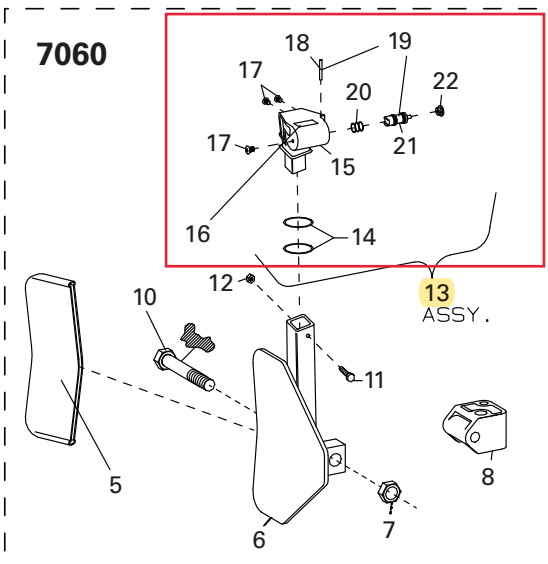

BL Arm Assembly

 APPLY GREASE TO THESE LOCATIONS

★ THESE PARTS NOT AVAILABLE FOR SERVICE.

(BL Arm Assembly)

ITEM	PART NO.	DESCRIPTION	ITEM	PART NO.	DESCRIPTION
1	8183312	B.L. Cylinder Assembly w/BL Valve	24	8182009	3/4-10 x 3 3/4" HHCS
2	8181949	Clevis Pin-5/8 x 1-3/8	25	8120326	Hitch Pin, ø1/2"
3	8181912	Clip, Clevis	26	8180230	B.L. Spring
4	8182016	3/4"-10 Nylon Insert Lock Nut, Gr.5	27	8182550	Pivot Pin, B.L. Cylinder Rod (7050, 7065, 7665)
5	8183606	Bootie Kit, Shoe, Pkg of 2		8185634	Pivot Pin, B.L. Cylinder Rod (7060AX)
6	8183529	B.L. Shoe, Handle & Pivot W/C (7050, 7065, 7665)	28	8181970	Bead Loosener Caution Decal
	8181953	B.L. Shoe, Handle & Pivot W/C (7060)	29	8182768	Bead Loosener Caution Decal
7	8182043	5/8-11 Nylon Insert Lock Nut Gr.5	33	8182002	B.L. Arm
8	8181951	B.L. Shoe Pivot Bracket	41	8182079	Seal Kit, B.L. Cylinder
9	7000230	Rubber Hand Grip, 1/2	42	8183310	B.L. Cylinder Bottom Cap
10	8182011	5/8-11 x 5" Hex Hd Cap Scr, Gr.5	43	8100957	3/4" NC Locknut Gr. 5
11	8182013	#10-24 x 1-1/2" Gr.5 HHCS (7060)	44	8181860	B.L. Cylinder Lower Washer
12	8181862	10-24 Nylon Insert Lock Nut Gr.5	45	8183519	Shaft/Washer Assembly
13	8182352	B.L. Handle/Valve Assembly (7060)	46	8181574	B.L. Cylinder Barrel
14	8182321	ø2 x 1/4" Roll Pin O-ring (7060)	47	8183309	B.L. Cylinder Top Cap
15	8182987	B.L. Handle Housing (7060)	48	8181862	Tie Bolt, 1/2-13 x 10-1/4" Lg., Gr.5
16	8181971	Decal - B.L. Handle (7060)	51	85009199	Shoe, BL Weldment, w/handle
17	8182364	#10-32 x 1/4 Gr.5 BHSCS (7060)	52	8185755	B.L. Arm Valve Assemblby
18	8182319	ø3/32 x 1-1/4" Roll Pin (7060)	53	8143168	1/4-20 x 3/4" HHCS, Whiz Lock
19	8182725	Valve & Roll Pin Kit (7060)			
20	8182318	Handle Spring-B.L. (7060)			
21	8182317	3-Way Miniature Valve (7060)			
22	8182047	Manual Push Button (7060)			