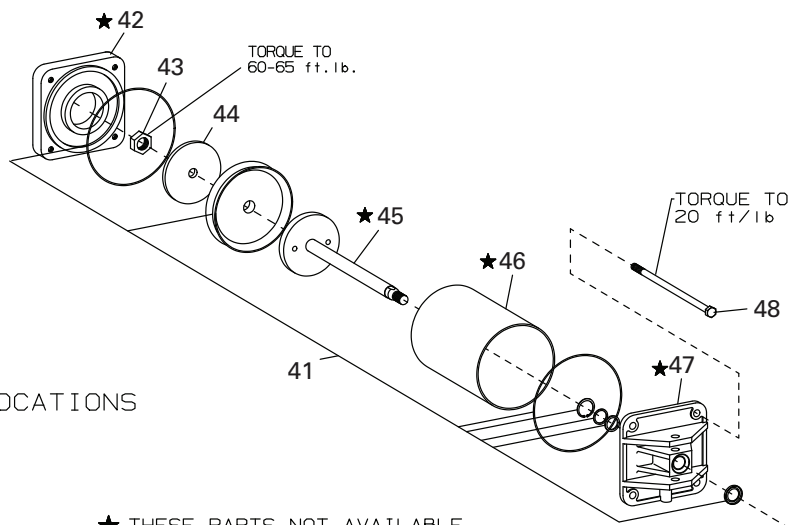

BL Arm Assembly

 APPLY GREASE TO THESE LOCATIONS

★ THESE PARTS NOT AVAILABLE FOR SERVICE.

(BL Arm Assembly)

ITEM	PART NO.	DESCRIPTION	ITEM	PART NO.	DESCRIPTION
1	8183312	B.L. Cylinder Assembly w/BL Valve	24	8182009	3/4-10 x 3 3/4" HHCS
2	8181949	Clevis Pin-5/8 x 1-3/8	25	8120326	Hitch Pin, ø1/2"
3	8181912	Clip, Clevis	26	8180230	B.L. Spring
4	8182016	3/4"-10 Nylon Insert Lock Nut, Gr.5	27	8182550	Pivot Pin, B.L. Cylinder Rod (7050, 7065, 7665)
5	8183606	Bootie Kit, Shoe, Pkg of 2		8185634	Pivot Pin, B.L. Cylinder Rod (7060AX)
6	8183529	B.L. Shoe, Handle & Pivot W/C (7050, 7065, 7665)	28	8181970	Bead Loosener Caution Decal
	8181953	B.L. Shoe, Handle & Pivot W/C (7060)	29	8182768	Bead Loosener Caution Decal
7	8182043	5/8-11 Nylon Insert Lock Nut Gr.5	33	8182002	B.L. Arm
8	8181951	B.L. Shoe Pivot Bracket	41	8182079	Seal Kit, B.L. Cylinder
9	7000230	Rubber Hand Grip, 1/2	42	8183310	B.L. Cylinder Bottom Cap
10	8182011	5/8-11 x 5" Hex Hd Cap Scr, Gr.5	43	8100957	3/4" NC Locknut Gr. 5
11	8182013	#10-24 x 1-1/2" Gr.5 HHCS (7060)	44	8181860	B.L. Cylinder Lower Washer
12	8181862	10-24 Nylon Insert Lock Nut Gr.5	45	8183519	Shaft/Washer Assembly
13	8182352	B.L. Handle/Valve Assembly (7060)	46	8181574	B.L. Cylinder Barrel
14	8182321	ø2 x 1/4" Roll Pin O-ring (7060)	47	8183309	B.L. Cylinder Top Cap
15	8182987	B.L. Handle Housing (7060)	48	8181862	Tie Bolt, 1/2-13 x 10-1/4" Lg., Gr.5
16	8181971	Decal - B.L. Handle (7060)	51	85009199	Shoe, BL Weldment, w/handle
17	8182364	#10-32 x 1/4 Gr.5 BHSCS (7060)	52	8185755	B.L. Arm Valve Assemblby
18	8182319	ø3/32 x 1-1/4" Roll Pin (7060)	53	8143168	1/4-20 x 3/4" HHCS, Whiz Lock
19	8182725	Valve & Roll Pin Kit (7060)			
20	8182318	Handle Spring-B.L. (7060)			
21	8182317	3-Way Miniature Valve (7060)			
22	8182047	Manual Push Button (7060)			