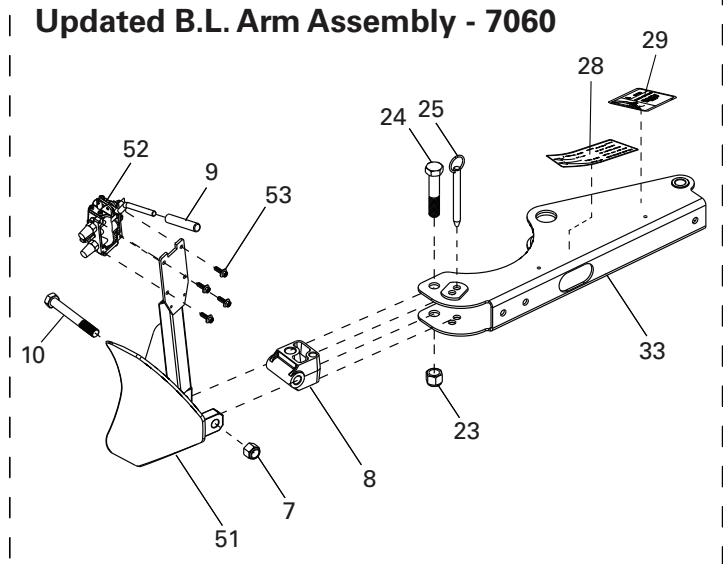

BL Arm Assembly

 APPLY GREASE TO THESE LOCATIONS

★ THESE PARTS NOT AVAILABLE FOR SERVICE.

(BL Arm Assembly)

ITEM	PART NO.	DESCRIPTION	ITEM	PART NO.	DESCRIPTION
1	8183312	B.L. Cylinder Assembly w/BL Valve	24	8182009	3/4-10 x 3 3/4" HHCS
2	8181949	Clevis Pin-5/8 x 1-3/8	25	8120326	Hitch Pin, ø1/2"
3	8181912	Clip, Clevis	26	8180230	B.L. Spring
4	8182016	3/4"-10 Nylon Insert Lock Nut, Gr.5	27	8182550	Pivot Pin, B.L. Cylinder Rod (7050, 7065, 7665)
5	8183606	Bootie Kit, Shoe, Pkg of 2		8185634	Pivot Pin, B.L. Cylinder Rod (7060AX)
6	8183529	B.L. Shoe, Handle & Pivot W/C (7050, 7065, 7665)	28	8181970	Bead Loosener Caution Decal
	8181953	B.L. Shoe, Handle & Pivot W/C (7060)	29	8182768	Bead Loosener Caution Decal
7	8182043	5/8-11 Nylon Insert Lock Nut Gr.5	33	8182002	B.L. Arm
8	8181951	B.L. Shoe Pivot Bracket	41	8182079	Seal Kit, B.L. Cylinder
9	7000230	Rubber Hand Grip, 1/2	42	8183310	B.L. Cylinder Bottom Cap
10	8182011	5/8-11 x 5" Hex Hd Cap Scr, Gr.5	43	8100957	3/4" NC Locknut Gr. 5
11	8182013	#10-24 x 1-1/2" Gr.5 HHCS (7060)	44	8181860	B.L. Cylinder Lower Washer
12	8181862	10-24 Nylon Insert Lock Nut Gr.5	45	8183519	Shaft/Washer Assembly
13	8182352	B.L. Handle/Valve Assembly (7060)	46	8181574	B.L. Cylinder Barrel
14	8182321	ø2 x 1/4" Roll Pin O-ring (7060)	47	8183309	B.L. Cylinder Top Cap
15	8182987	B.L. Handle Housing (7060)	48	8181862	Tie Bolt, 1/2-13 x 10-1/4" Lg., Gr.5
16	8181971	Decal - B.L. Handle (7060)	51	85009199	Shoe, BL Weldment, w/handle
17	8182364	#10-32 x 1/4 Gr.5 BHSCS (7060)	52	8185755	B.L. Arm Valve Assemblby
18	8182319	ø3/32 x 1-1/4" Roll Pin (7060)	53	8143168	1/4-20 x 3/4" HHCS, Whiz Lock
19	8182725	Valve & Roll Pin Kit (7060)			
20	8182318	Handle Spring-B.L. (7060)			
21	8182317	3-Way Miniature Valve (7060)			
22	8182047	Manual Push Button (7060)			