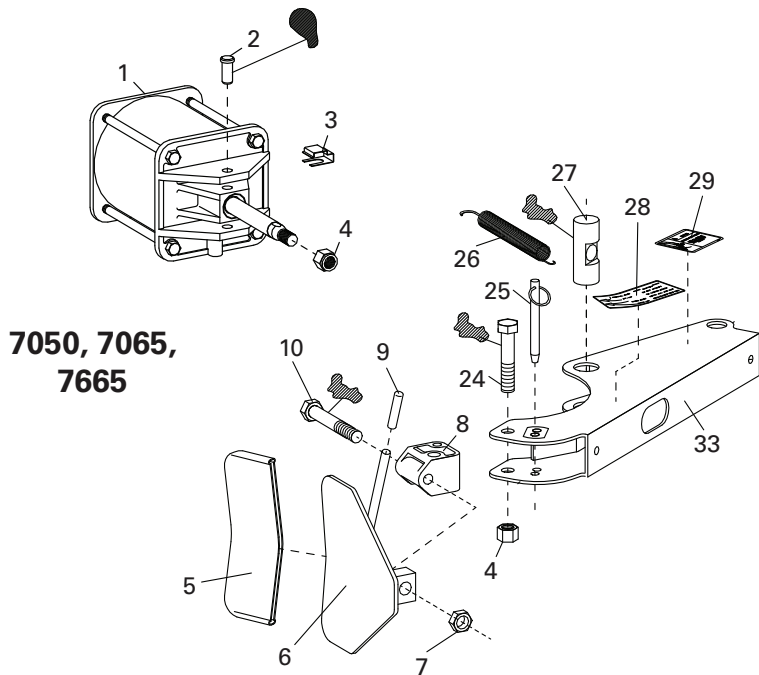

BL Arm Assembly

 APPLY GREASE TO THESE LOCATIONS

★ THESE PARTS NOT AVAILABLE FOR SERVICE.

(BL Arm Assembly)

ITEM	PART NO.	DESCRIPTION	ITEM	PART NO.	DESCRIPTION
1	8183312	B.L. Cylinder Assembly w/BL Valve	24	8182009	3/4-10 x 3 3/4" HHCS
2	8181949	Clevis Pin-5/8 x 1-3/8	25	8120326	Hitch Pin, ø1/2"
3	8181912	Clip, Clevis	26	8180230	B.L. Spring
4	8182016	3/4"-10 Nylon Insert Lock Nut, Gr.5	27	8182550	Pivot Pin, B.L. Cylinder Rod (7050, 7065, 7665)
5	8183606	Bootie Kit, Shoe, Pkg of 2		8185634	Pivot Pin, B.L. Cylinder Rod (7060AX)
6	8183529	B.L. Shoe, Handle & Pivot W/C (7050, 7065, 7665)	28	8181970	Bead Loosener Caution Decal
	8181953	B.L. Shoe, Handle & Pivot W/C (7060)	29	8182768	Bead Loosener Caution Decal
7	8182043	5/8-11 Nylon Insert Lock Nut Gr.5	33	8182002	B.L. Arm
8	8181951	B.L. Shoe Pivot Bracket	41	8182079	Seal Kit, B.L. Cylinder
9	7000230	Rubber Hand Grip, 1/2	42	8183310	B.L. Cylinder Bottom Cap
10	8182011	5/8-11 x 5" Hex Hd Cap Scr, Gr.5	43	8100957	3/4" NC Locknut Gr. 5
11	8182013	#10-24 x 1-1/2" Gr.5 HHCS (7060)	44	8181860	B.L. Cylinder Lower Washer
12	8181862	10-24 Nylon Insert Lock Nut Gr.5	45	8183519	Shaft/Washer Assembly
13	8182352	B.L. Handle/Valve Assembly (7060)	46	8181574	B.L. Cylinder Barrel
14	8182321	ø2 x 1/4" Roll Pin O-ring (7060)	47	8183309	B.L. Cylinder Top Cap
15	8182987	B.L. Handle Housing (7060)	48	8181862	Tie Bolt, 1/2-13 x 10-1/4" Lg., Gr.5
16	8181971	Decal - B.L. Handle (7060)	51	85009199	Shoe, BL Weldment, w/handle
17	8182364	#10-32 x 1/4 Gr.5 BHSCS (7060)	52	8185755	B.L. Arm Valve Assemblby
18	8182319	ø3/32 x 1-1/4" Roll Pin (7060)	53	8143168	1/4-20 x 3/4" HHCS, Whiz Lock
19	8182725	Valve & Roll Pin Kit (7060)			
20	8182318	Handle Spring-B.L. (7060)			
21	8182317	3-Way Miniature Valve (7060)			
22	8182047	Manual Push Button (7060)			