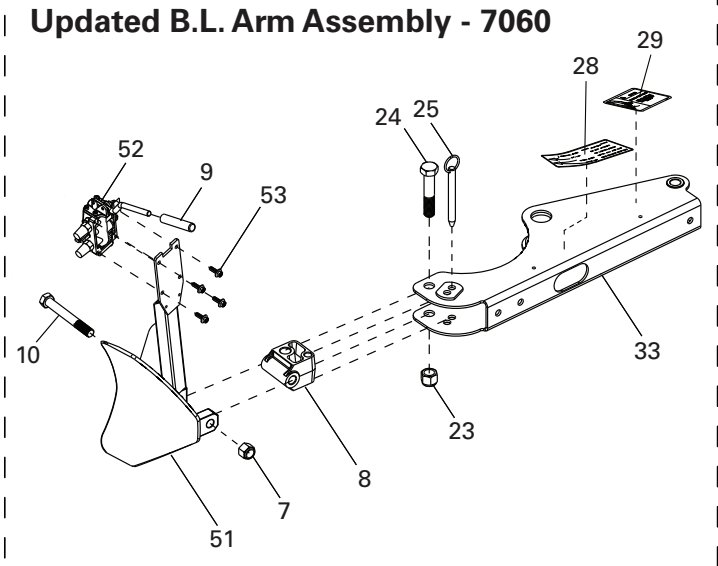

BL Arm Assembly

 APPLY GREASE TO THESE LOCATIONS

★ THESE PARTS NOT AVAILABLE FOR SERVICE.

(BL Arm Assembly)

ITEM	PART NO.	DESCRIPTION	ITEM	PART NO.	DESCRIPTION
1	8183312	B.L. Cylinder Assembly w/BL Valve	24	8182009	3/4-10 x 3 3/4" HHCS
2	8181949	Clevis Pin-5/8 x 1-3/8	25	8120326	Hitch Pin, ø1/2"
3	8181912	Clip, Clevis	26	8180230	B.L. Spring
4	8182016	3/4"-10 Nylon Insert Lock Nut, Gr.5	27	8182550	Pivot Pin, B.L. Cylinder Rod (7050, 7065, 7665)
5	8183606	Bootie Kit, Shoe, Pkg of 2		8185634	Pivot Pin, B.L. Cylinder Rod (7060AX)
6	8183529	B.L. Shoe, Handle & Pivot W/C (7050, 7065, 7665)	28	8181970	Bead Loosener Caution Decal
	8181953	B.L. Shoe, Handle & Pivot W/C (7060)	29	8182768	Bead Loosener Caution Decal
7	8182043	5/8-11 Nylon Insert Lock Nut Gr.5	33	8182002	B.L. Arm
8	8181951	B.L. Shoe Pivot Bracket	41	8182079	Seal Kit, B.L. Cylinder
9	7000230	Rubber Hand Grip, 1/2	42	8183310	B.L. Cylinder Bottom Cap
10	8182011	5/8-11 x 5" Hex Hd Cap Scr, Gr.5	43	8100957	3/4" NC Locknut Gr. 5
11	8182013	#10-24 x 1-1/2" Gr.5 HHCS (7060)	44	8181860	B.L. Cylinder Lower Washer
12	8181862	10-24 Nylon Insert Lock Nut Gr.5	45	8183519	Shaft/Washer Assembly
13	8182352	B.L. Handle/Valve Assembly (7060)	46	8181574	B.L. Cylinder Barrel
14	8182321	ø2 x 1/4" Roll Pin O-ring (7060)	47	8183309	B.L. Cylinder Top Cap
15	8182987	B.L. Handle Housing (7060)	48	8181862	Tie Bolt, 1/2-13 x 10-1/4" Lg., Gr.5
16	8181971	Decal - B.L. Handle (7060)	51	85009199	Shoe, BL Weldment, w/handle
17	8182364	#10-32 x 1/4 Gr.5 BHSCS (7060)	52	8185755	B.L. Arm Valve Assembly
18	8182319	ø3/32 x 1-1/4" Roll Pin (7060)	53	8143168	1/4-20 x 3/4" HHCS, Whiz Lock
19	8182725	Valve & Roll Pin Kit (7060)			
20	8182318	Handle Spring-B.L. (7060)			
21	8182317	3-Way Miniature Valve (7060)			
22	8182047	Manual Push Button (7060)			