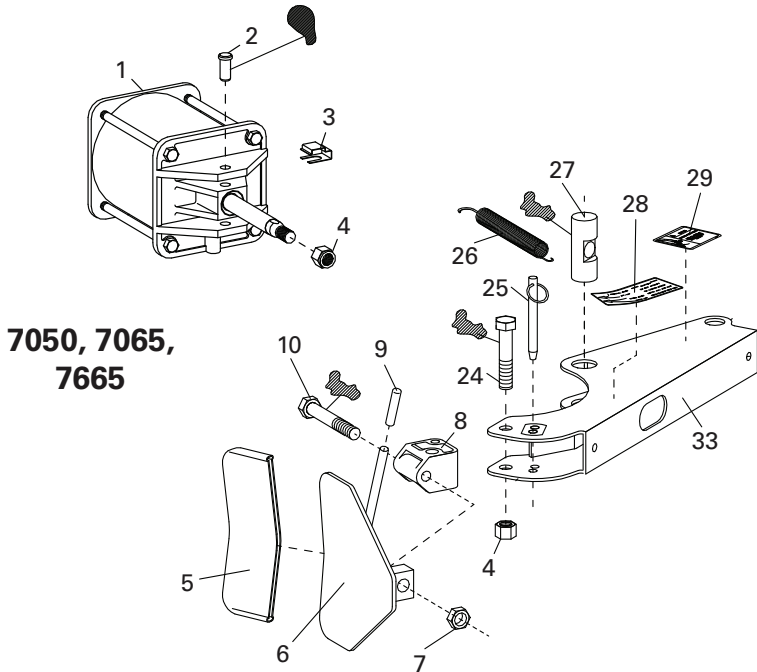

BL Arm Assembly

 APPLY GREASE TO THESE LOCATIONS

★ THESE PARTS NOT AVAILABLE FOR SERVICE.

(BL Arm Assembly)

ITEM	PART NO.	DESCRIPTION	ITEM	PART NO.	DESCRIPTION
1	8183312	B.L. Cylinder Assembly w/BL Valve	24	8182009	3/4-10 x 3 3/4" HHCS
2	8181949	Clevis Pin-5/8 x 1-3/8	25	8120326	Hitch Pin, ø1/2"
3	8181912	Clip, Clevis	26	8180230	B.L. Spring
4	8182016	3/4"-10 Nylon Insert Lock Nut, Gr.5	27	8182550	Pivot Pin, B.L. Cylinder Rod (7050, 7065, 7665)
5	8183606	Bootie Kit, Shoe, Pkg of 2		8185634	Pivot Pin, B.L. Cylinder Rod (7060AX)
6	8183529	B.L. Shoe, Handle & Pivot W/C (7050, 7065, 7665)	28	8181970	Bead Loosener Caution Decal
	8181953	B.L. Shoe, Handle & Pivot W/C (7060)	29	8182768	Bead Loosener Caution Decal
7	8182043	5/8-11 Nylon Insert Lock Nut Gr.5	33	8182002	B.L. Arm
8	8181951	B.L. Shoe Pivot Bracket	41	8182079	Seal Kit, B.L. Cylinder
9	7000230	Rubber Hand Grip, 1/2	42	8183310	B.L. Cylinder Bottom Cap
10	8182011	5/8-11 x 5" Hex Hd Cap Scr, Gr.5	43	8100957	3/4" NC Locknut Gr. 5
11	8182013	#10-24 x 1-1/2" Gr.5 HHCS (7060)	44	8181860	B.L. Cylinder Lower Washer
12	8181862	10-24 Nylon Insert Lock Nut Gr.5	45	8183519	Shaft/Washer Assembly
13	8182352	B.L. Handle/Valve Assembly (7060)	46	8181574	B.L. Cylinder Barrel
14	8182321	ø2 x 1/4" Roll Pin O-ring (7060)	47	8183309	B.L. Cylinder Top Cap
15	8182987	B.L. Handle Housing (7060)	48	8181862	Tie Bolt, 1/2-13 x 10-1/4" Lg., Gr.5
16	8181971	Decal - B.L. Handle (7060)	51	85009199	Shoe, BL Weldment, w/handle
17	8182364	#10-32 x 1/4 Gr.5 BHSCS (7060)	52	8185755	B.L. Arm Valve Assembly
18	8182319	ø3/32 x 1-1/4" Roll Pin (7060)	53	8143168	1/4-20 x 3/4" HHCS, Whiz Lock
19	8182725	Valve & Roll Pin Kit (7060)			
20	8182318	Handle Spring-B.L. (7060)			
21	8182317	3-Way Miniature Valve (7060)			
22	8182047	Manual Push Button (7060)			