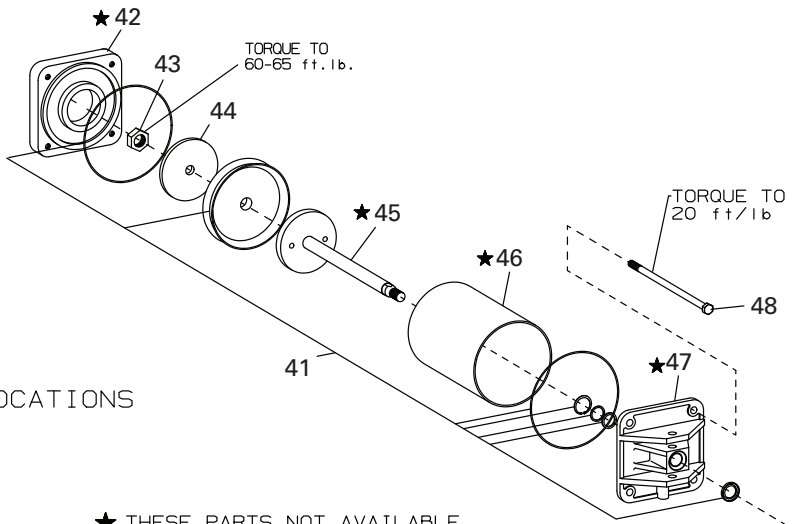

BL Arm Assembly

 APPLY GREASE TO THESE LOCATIONS

★ THESE PARTS NOT AVAILABLE FOR SERVICE.

(BL Arm Assembly)

ITEM	PART NO.	DESCRIPTION	ITEM	PART NO.	DESCRIPTION
1	8183312	B.L. Cylinder Assembly w/BL Valve	24	8182009	3/4-10 x 3 3/4" HHCS
2	8181949	Clevis Pin-5/8 x 1-3/8	25	8120326	Hitch Pin, ø1/2"
3	8181912	Clip, Clevis	26	8180230	B.L. Spring
4	8182016	3/4"-10 Nylon Insert Lock Nut, Gr.5	27	8182550	Pivot Pin, B.L. Cylinder Rod (7050, 7065, 7665)
5	8183606	Bootie Kit, Shoe, Pkg of 2		8185634	Pivot Pin, B.L. Cylinder Rod (7060AX)
6	8183529	B.L. Shoe, Handle & Pivot W/C (7050, 7065, 7665)	28	8181970	Bead Loosener Caution Decal
	8181953	B.L. Shoe, Handle & Pivot W/C (7060)	29	8182768	Bead Loosener Caution Decal
7	8182043	5/8-11 Nylon Insert Lock Nut Gr.5	33	8182002	B.L. Arm
8	8181951	B.L. Shoe Pivot Bracket	41	8182079	Seal Kit, B.L. Cylinder
9	7000230	Rubber Hand Grip, 1/2	42	8183310	B.L. Cylinder Bottom Cap
10	8182011	5/8-11 x 5" Hex Hd Cap Scr, Gr.5	43	8100957	3/4" NC Locknut Gr. 5
11	8182013	#10-24 x 1-1/2" Gr.5 HHCS (7060)	44	8181860	B.L. Cylinder Lower Washer
12	8181862	10-24 Nylon Insert Lock Nut Gr.5	45	8183519	Shaft/Washer Assembly
13	8182352	B.L. Handle/Valve Assembly (7060)	46	8181574	B.L. Cylinder Barrel
14	8182321	ø2 x 1/4" Roll Pin O-ring (7060)	47	8183309	B.L. Cylinder Top Cap
15	8182987	B.L. Handle Housing (7060)	48	8181862	Tie Bolt, 1/2-13 x 10-1/4" Lg., Gr.5
16	8181971	Decal - B.L. Handle (7060)	51	85009199	Shoe, BL Weldment, w/handle
17	8182364	#10-32 x 1/4 Gr.5 BHSCS (7060)	52	8185755	B.L. Arm Valve Assembly
18	8182319	ø3/32 x 1-1/4" Roll Pin (7060)	53	8143168	1/4-20 x 3/4" HHCS, Whiz Lock
19	8182725	Valve & Roll Pin Kit (7060)			
20	8182318	Handle Spring-B.L. (7060)			
21	8182317	3-Way Miniature Valve (7060)			
22	8182047	Manual Push Button (7060)			