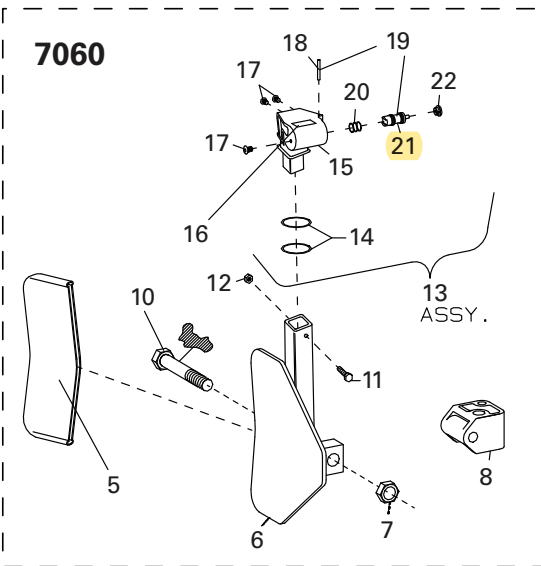

BL Arm Assembly

 APPLY GREASE TO THESE LOCATIONS

★ THESE PARTS NOT AVAILABLE FOR SERVICE.

(BL Arm Assembly)

ITEM	PART NO.	DESCRIPTION	ITEM	PART NO.	DESCRIPTION
1	8183312	B.L. Cylinder Assembly w/BL Valve	24	8182009	3/4-10 x 3 3/4" HHCS
2	8181949	Clevis Pin-5/8 x 1-3/8	25	8120326	Hitch Pin, ø1/2"
3	8181912	Clip, Clevis	26	8180230	B.L. Spring
4	8182016	3/4"-10 Nylon Insert Lock Nut, Gr.5	27	8182550	Pivot Pin, B.L. Cylinder Rod (7050, 7065, 7665)
5	8183606	Bootie Kit, Shoe, Pkg of 2		8185634	Pivot Pin, B.L. Cylinder Rod (7060AX)
6	8183529	B.L. Shoe, Handle & Pivot W/C (7050, 7065, 7665)	28	8181970	Bead Loosener Caution Decal
	8181953	B.L. Shoe, Handle & Pivot W/C (7060)	29	8182768	Bead Loosener Caution Decal
7	8182043	5/8-11 Nylon Insert Lock Nut Gr.5	33	8182002	B.L. Arm
8	8181951	B.L. Shoe Pivot Bracket	41	8182079	Seal Kit, B.L. Cylinder
9	7000230	Rubber Hand Grip, 1/2	42	8183310	B.L. Cylinder Bottom Cap
10	8182011	5/8-11 x 5" Hex Hd Cap Scr, Gr.5	43	8100957	3/4" NC Locknut Gr. 5
11	8182013	#10-24 x 1-1/2" Gr.5 HHCS (7060)	44	8181860	B.L. Cylinder Lower Washer
12	8181862	10-24 Nylon Insert Lock Nut Gr.5	45	8183519	Shaft/Washer Assembly
13	8182352	B.L. Handle/Valve Assembly (7060)	46	8181574	B.L. Cylinder Barrel
14	8182321	ø2 x 1/4" Roll Pin O-ring (7060)	47	8183309	B.L. Cylinder Top Cap
15	8182987	B.L. Handle Housing (7060)	48	8181862	Tie Bolt, 1/2-13 x 10-1/4" Lg., Gr.5
16	8181971	Decal - B.L. Handle (7060)	51	85009199	Shoe, BL Weldment, w/handle
17	8182364	#10-32 x 1/4 Gr.5 BHSCS (7060)	52	8185755	B.L. Arm Valve Assembly
18	8182319	ø3/32 x 1-1/4" Roll Pin (7060)	53	8143168	1/4-20 x 3/4" HHCS, Whiz Lock
19	8182725	Valve & Roll Pin Kit (7060)			
20	8182318	Handle Spring-B.L. (7060)			
21	8182317	3-Way Miniature Valve (7060)			
22	8182047	Manual Push Button (7060)			