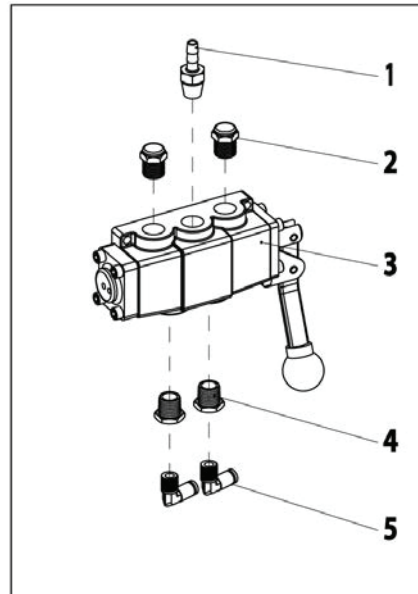

## Foot Pedal Assembly (Elec.)

Item	Part No.	Description
29	8106301	1/4" Hex Hd Self Tap Screw, Gr.5
30	8181989	10-24 x 3/8 SHCS, Gr.8
31	8182001	10-24 x 3/4 SHCS
32	8181695	Cam Mounting Block
41	***	Tilt Tower Pedal Valve Assembly
42	***	Table Top Clamp Pedal Valve Assy
43	***	Air Motor Pedal Valve Assembly
44	85009982	Spacer-Valve, Clamp TT
45	83015371	5/16-18 x 1/2 SHSHS Screw
46	85608195	Pivot Link
47	8184675	Oil Injector Assembly
48	85608560	Block-Lower Stop Pedal
49	8181982	3MM x 12mm HHCS Gr.5

### Lift Valve Assembly

Item	Part No.	Description
1	8183369	1/4" Hose Fitting, 1/8" NPT w/Orifice
2	8109481	1/4 NPT x 1/8 NPT RDCR Fitting
3	8184878	4-way Valve, Pedal Operated
4	85607855	Muffler
5	8000378	1/4" Brass St. Fitting

### Tilt Tower Pedal Valve Assy

Item	Part No.	Description
1	85000048	1/4 NPT x 1/8 Tube x 1/4 Barb Tee Fitting
3	8000378	1/4" Brass St. Fitting
5	8181986	Valve, 4-Way w/Pull Pin
6	85607855	Muffler
7	8000372	1/4" x 90° Street Ell
8	8000580	Nipple - Close, 1/4 NPT
9	8104969	Check Valve
10	8000376	1/4" NPT, 1/4" HSE Ell Fitting

### BL Arm Valve Assembly

Item	Part No.	Description
2	8185581	Valve, 3 Position w/Handle
3	85607855	Muffler
4	8000376	ELL 90° 1/4 Hose Fitting
5	85000286	90° Elbow Fitting, 1/4" x 1/4" Hose