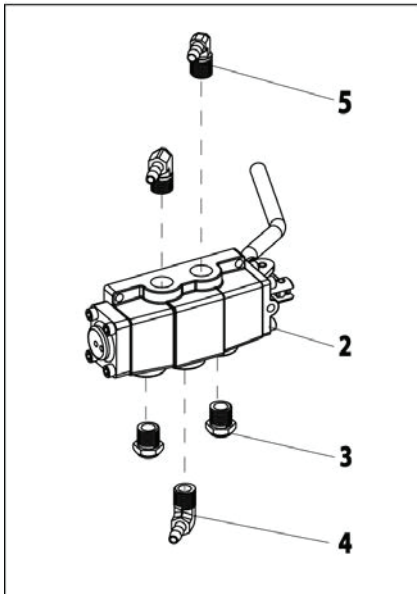

## Foot Pedal Assembly (Elec.)

Item	Part No.	Description
29	8106301	1/4" Hex Hd Self Tap Screw, Gr.5
30	8181989	10-24 x 3/8 SHCS, Gr.8
31	8182001	10-24 x 3/4 SHCS
32	8181695	Cam Mounting Block
41	***	Tilt Tower Pedal Valve Assembly
42	***	Table Top Clamp Pedal Valve Assy
43	***	Air Motor Pedal Valve Assembly
44	85009982	Spacer-Valve, Clamp TT
45	83015371	5/16-18 x 1/2 SHSHS Screw
46	85608195	Pivot Link
47	8184675	Oil Injector Assembly
48	85608560	Block-Lower Stop Pedal
49	8181982	3MM x 12mm HHCS Gr.5

Item	Part No.	Description
50	8301072	#6 Internal Tooth Lk Washer
51	8182958	Reversing Switch Pkg.
	81827336	Switch Assembly, 120V 60Hz
	81827337	Switch Assembly, CSA ONLY
	81827339	Switch Assembly, 220V, 50Hz
52	8181728	Lever - Switch Actuator
53	8181983	10-24 x 3/4 Lg. BHSCS
55	8181959	Switch Cover
56	85007776	Circuit Breaker - 220 V 50Hz
	8184376	Circuit Breaker - 25 AMP
59	8103737	Release Valve

### Lift Valve Assembly

Item	Part No.	Description
1	8183369	1/4" Hose Fitting, 1/8" NPT w/Orifice
2	8109481	1/4 NPT x 1/8 NPT RDCR Fitting
3	8184878	4-way Valve, Pedal Operated
4	85607855	Muffler
5	8000378	1/4" Brass St. Fitting

### Tilt Tower Pedal Valve Assy

Item	Part No.	Description
1	85000048	1/4 NPT x 1/8 Tube x 1/4 Barb Tee Fitting
3	8000378	1/4" Brass St. Fitting
5	8181986	Valve, 4-Way w/Pull Pin
6	85607855	Muffler
7	8000372	1/4" x 90° Street Ell
8	8000580	Nipple - Close, 1/4 NPT
9	8104969	Check Valve
10	8000376	1/4" NPT, 1/4" HSE Ell Fitting