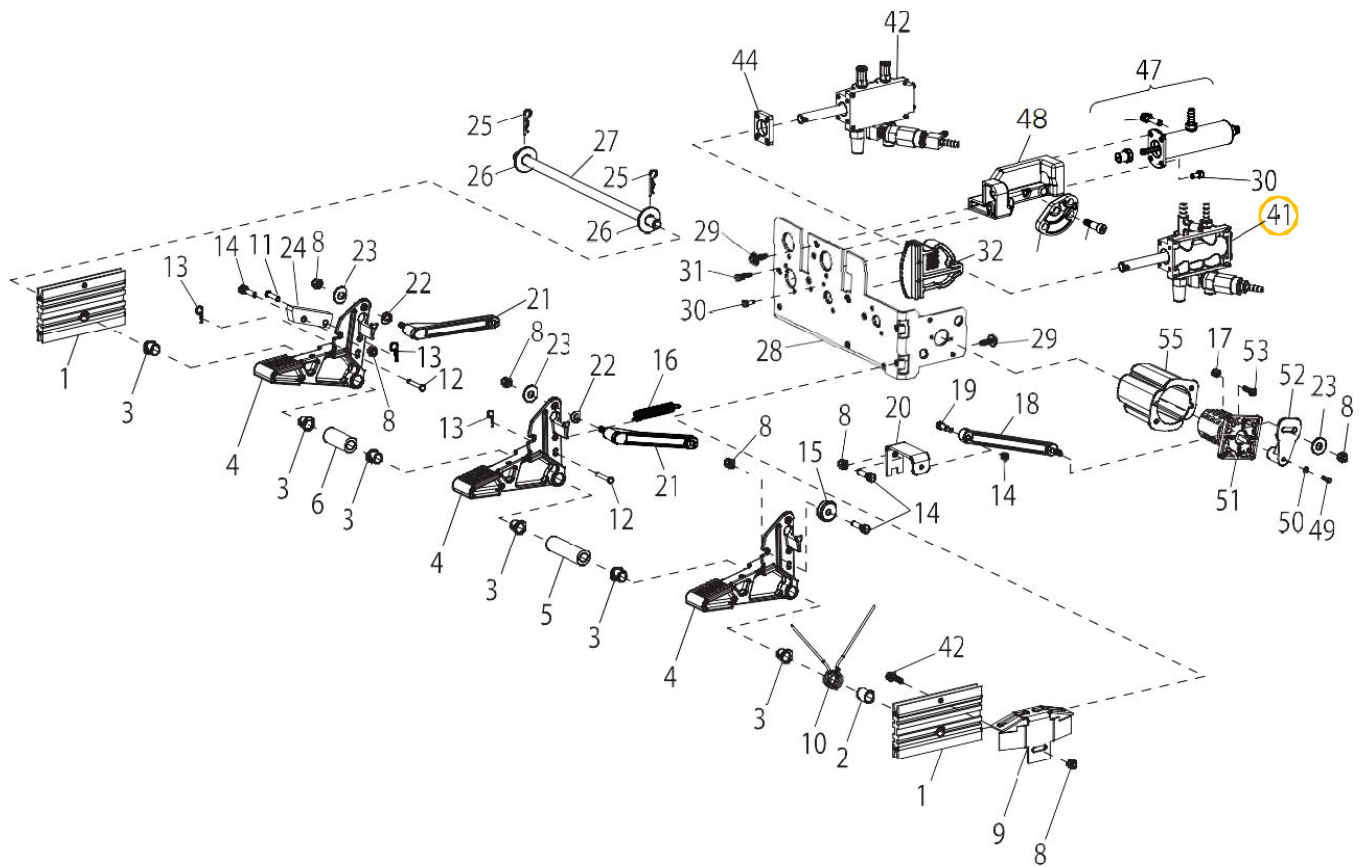

## Foot Pedal Assembly (Elec.)

Item	Part No.	Description
29	8106301	1/4" Hex Hd Self Tap Screw, Gr.5
30	8181989	10-24 x 3/8 SHCS, Gr.8
31	8182001	10-24 x 3/4 SHCS
32	8181695	Cam Mounting Block
41	***	Tilt Tower Pedal Valve Assembly
42	***	Table Top Clamp Pedal Valve Assy
43	***	Air Motor Pedal Valve Assembly
44	85009982	Spacer-Valve, Clamp TT
45	83015371	5/16-18 x 1/2 SHSHS Screw
46	85608195	Pivot Link
47	8184675	Oil Injector Assembly
48	85608560	Block-Lower Stop Pedal
49	8181982	3MM x 12mm HHCS Gr.5

Item	Part No.	Description
50	8301072	#6 Internal Tooth Lk Washer
51	8182958	Reversing Switch Pkg.
	81827336	Switch Assembly, 120V 60Hz
	81827337	Switch Assembly, CSA ONLY
	81827339	Switch Assembly, 220V, 50Hz
52	8181728	Lever - Switch Actuator
53	8181983	10-24 x 3/4 Lg. BHSCS
55	8181959	Switch Cover
56	85007776	Circuit Breaker - 220 V 50Hz
	8184376	Circuit Breaker - 25 AMP
59	8103737	Release Valve

### Lift Valve Assembly

Item	Part No.	Description
1	8183369	1/4" Hose Fitting, 1/8" NPT w/Orifice
2	8109481	1/4 NPT x 1/8 NPT RDCR Fitting
3	8184878	4-way Valve, Pedal Operated
4	85607855	Muffler
5	8000378	1/4" Brass St. Fitting

### Tilt Tower Pedal Valve Assy

Item	Part No.	Description
1	85000048	1/4 NPT x 1/8 Tube x 1/4 Barb Tee Fitting
3	8000378	1/4" Brass St. Fitting
5	8181986	Valve, 4-Way w/Pull Pin
6	85607855	Muffler
7	8000372	1/4" x 90° Street Ell
8	8000580	Nipple - Close, 1/4 NPT
9	8104969	Check Valve
10	8000376	1/4" NPT, 1/4" HSE Ell Fitting