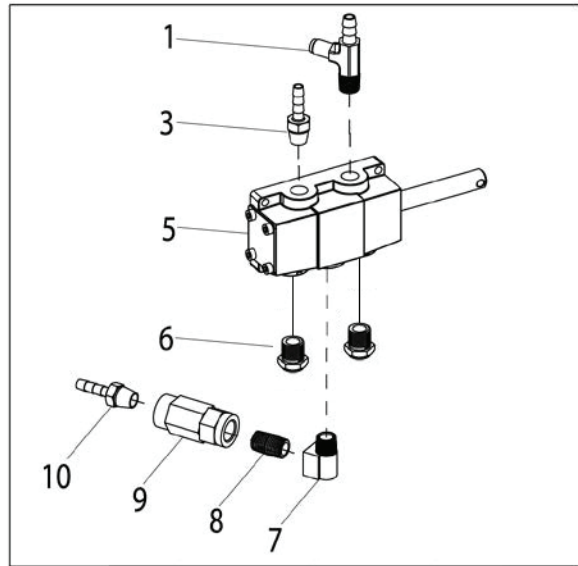

## Foot Pedal Assembly (Elec.)

Item	Part No.	Description
29	8106301	1/4" Hex Hd Self Tap Screw, Gr.5
30	8181989	10-24 x 3/8 SHCS, Gr.8
31	8182001	10-24 x 3/4 SHCS
32	8181695	Cam Mounting Block
41	***	Tilt Tower Pedal Valve Assembly
42	***	Table Top Clamp Pedal Valve Assy
43	***	Air Motor Pedal Valve Assembly
44	85009982	Spacer-Valve, Clamp TT
45	83015371	5/16-18 x 1/2 SHSHS Screw
46	85608195	Pivot Link
47	8184675	Oil Injector Assembly
48	85608560	Block-Lower Stop Pedal
49	8181982	3MM x 12mm HHCS Gr.5

Item	Part No.	Description
50	8301072	#6 Internal Tooth Lk Washer
51	8182958	Reversing Switch Pkg.
	81827336	Switch Assembly, 120V 60Hz
	81827337	Switch Assembly, CSA ONLY
	81827339	Switch Assembly, 220V, 50Hz
52	8181728	Lever - Switch Actuator
53	8181983	10-24 x 3/4 Lg. BHSCS
55	8181959	Switch Cover
56	85007776	Circuit Breaker - 220 V 50Hz
	8184376	Circuit Breaker - 25 AMP
59	8103737	Release Valve

### Lift Valve Assembly

Item	Part No.	Description
1	8183369	1/4" Hose Fitting, 1/8" NPT w/Orifice
2	8109481	1/4 NPT x 1/8 NPT RDCR Fitting
3	8184878	4-way Valve, Pedal Operated
4	85607855	Muffler
5	8000378	1/4" Brass St. Fitting

### Tilt Tower Pedal Valve Assy

Item	Part No.	Description
1	85000048	1/4 NPT x 1/8 Tube x 1/4 Barb Tee Fitting
3	8000378	1/4" Brass St. Fitting
5	8181986	Valve, 4-Way w/Pull Pin
6	85607855	Muffler
7	8000372	1/4" x 90° Street Ell
8	8000580	Nipple - Close, 1/4 NPT
9	8104969	Check Valve
10	8000376	1/4" NPT, 1/4" HSE Ell Fitting