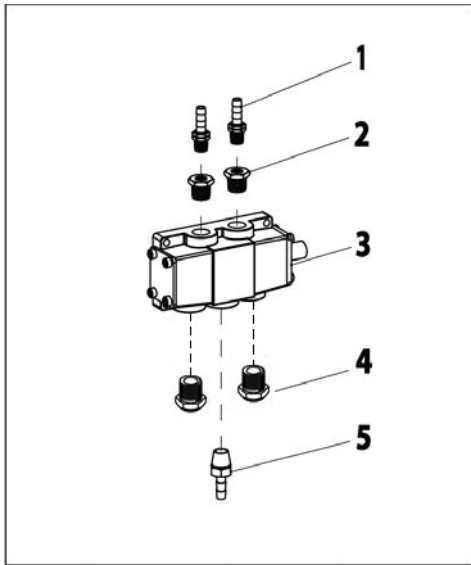

## Foot Pedal Assembly (Elec.)

Item	Part No.	Description
29	8106301	1/4" Hex Hd Self Tap Screw, Gr.5
30	8181989	10-24 x 3/8 SHCS, Gr.8
31	8182001	10-24 x 3/4 SHCS
32	8181695	Cam Mounting Block
41	***	Tilt Tower Pedal Valve Assembly
42	***	Table Top Clamp Pedal Valve Assy
43	***	Air Motor Pedal Valve Assembly
44	85009982	Spacer-Valve, Clamp TT
45	83015371	5/16-18 x 1/2 SHSHS Screw
46	85608195	Pivot Link
47	8184675	Oil Injector Assembly
48	85608560	Block-Lower Stop Pedal
49	8181982	3MM x 12mm HHCS Gr.5

Item	Part No.	Description
50	8301072	#6 Internal Tooth Lk Washer
51	8182958	Reversing Switch Pkg.
	81827336	Switch Assembly, 120V 60Hz
	81827337	Switch Assembly, CSA ONLY
	81827339	Switch Assembly, 220V, 50Hz
52	8181728	Lever - Switch Actuator
53	8181983	10-24 x 3/4 Lg. BHSCS
55	8181959	Switch Cover
56	85007776	Circuit Breaker - 220 V 50Hz
	8184376	Circuit Breaker - 25 AMP
59	8103737	Release Valve

### Lift Valve Assembly

Item	Part No.	Description
1	8183369	1/4" Hose Fitting, 1/8" NPT w/Orifice
2	8109481	1/4 NPT x 1/8 NPT RDCR Fitting
3	8184878	4-way Valve, Pedal Operated
4	85607855	Muffler
5	8000378	1/4" Brass St. Fitting

### Tilt Tower Pedal Valve Assy

Item	Part No.	Description
1	85000048	1/4 NPT x 1/8 Tube x 1/4 Barb Tee Fitting
3	8000378	1/4" Brass St. Fitting
5	8181986	Valve, 4-Way w/Pull Pin
6	85607855	Muffler
7	8000372	1/4" x 90° Street Ell
8	8000580	Nipple - Close, 1/4 NPT
9	8104969	Check Valve
10	8000376	1/4" NPT, 1/4" HSE Ell Fitting