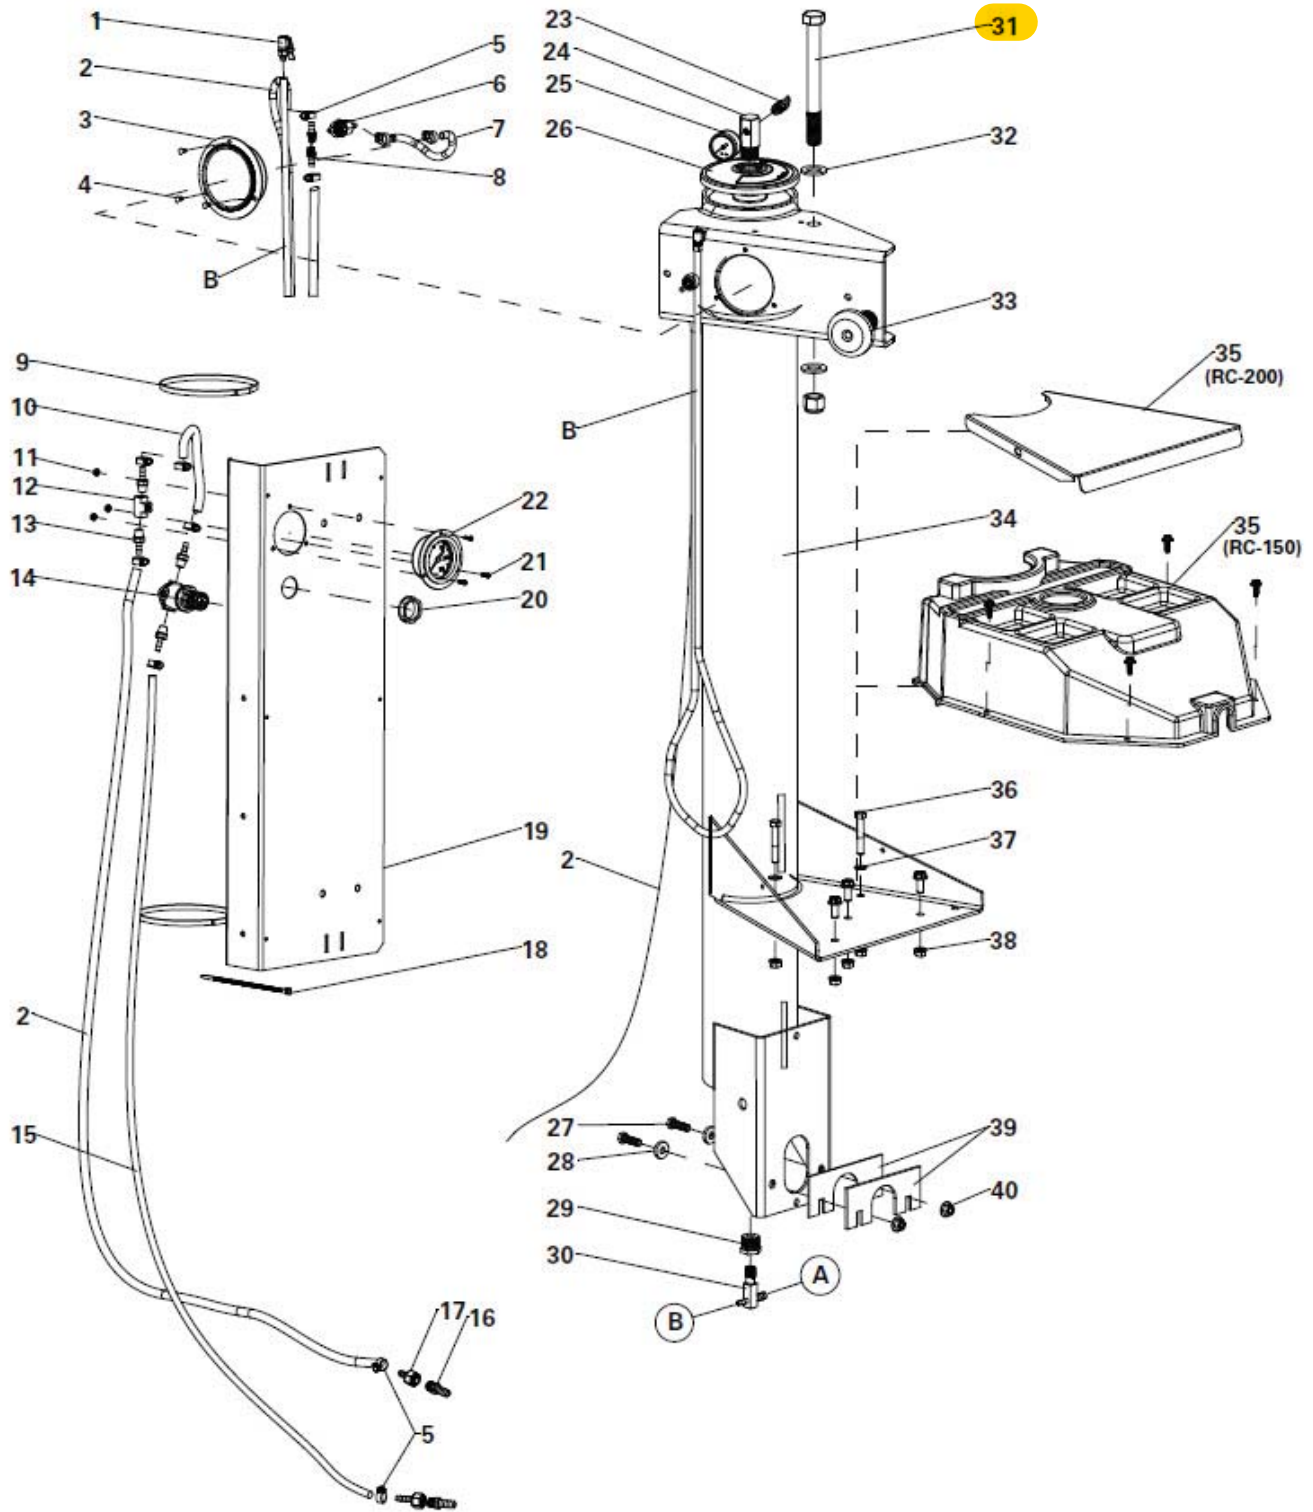

# Tower & Pressure Assemblies

<b>Item</b>	<b>Part No.</b>	<b>Description</b>
1	81825963	Inflation Hose Assembly
2	8182090	1/4" x 61" Hose
3	8107980	Air Gauge
4	8107983	Plastic Fastener
5	8101428	Hose Clamp
6	8183502	Bleed Valve Manifold Assy.
7	8000481	1/4" x 6" Hose
8	8000378	1/4" Brass Str. Fitting (RC200)
9	8182221	6" Hose Clamp
10	8000461	1/4" ID Black Hose, 12"
11	8301066	6-32 Kep Hex Nut
12	8184726	1/8 NPT Tee
13	8000378	1/4" Straight Fitting
14	8184673	Air Regulator - Removable Knob
15	8183421	1/4" ID Red Hose, 73"
16	8101898	3/8 1/4 NPT Hose Fitting
17	8108605	Coupler
18	8120441	Nylon Cable Tie
19	8184581	Gauge Cover
20	8184652	Panel Nut
21	8301063	6-32 x 1/2" PPHMS Screw
22	8184588	2 1/2", 0-200 PSI Gauge
23	8182599	Safety Valve
24	8109784	Manifold (RC150)
	8183434	Manifold (RC200)
25	8108968	Gauge
26	8182458	Tower/Receiver Cap
27	8107715	3/8-16 UNC x 1 1/4"
28	8000240	Special Washer
29	8101312	Bushing (RC150)
	8106188	Strainer Screen (RC200)
30	8107234	1/4" Tee Fitting (RC150)
	8104573	3/4" Straight Fitting (RC200)
<b>31</b>	<b>8181172</b>	<b>Hex Head Bolt (RC150)</b>
	8183635	Hex Head Bolt (RC200)
32	8182457	.812 ID x 1 1/2 OD
33	8181114	Adjusting Assembly Knob
34	8182305	Air Receiver Tower (RC150)
	8183622	Air Receiver Tower (RC200)
35	8181964	Plastic Tray (RC150)
	8182805	Upper Cover (RC200)
36	8181137	3/8-16 x 2.25 HHCS Screw
37	8101018	Washer
38	8106303	3/8-16 UNC
39	8182076	Shim Kit
40	8120424	3/8-16 UNC Washer