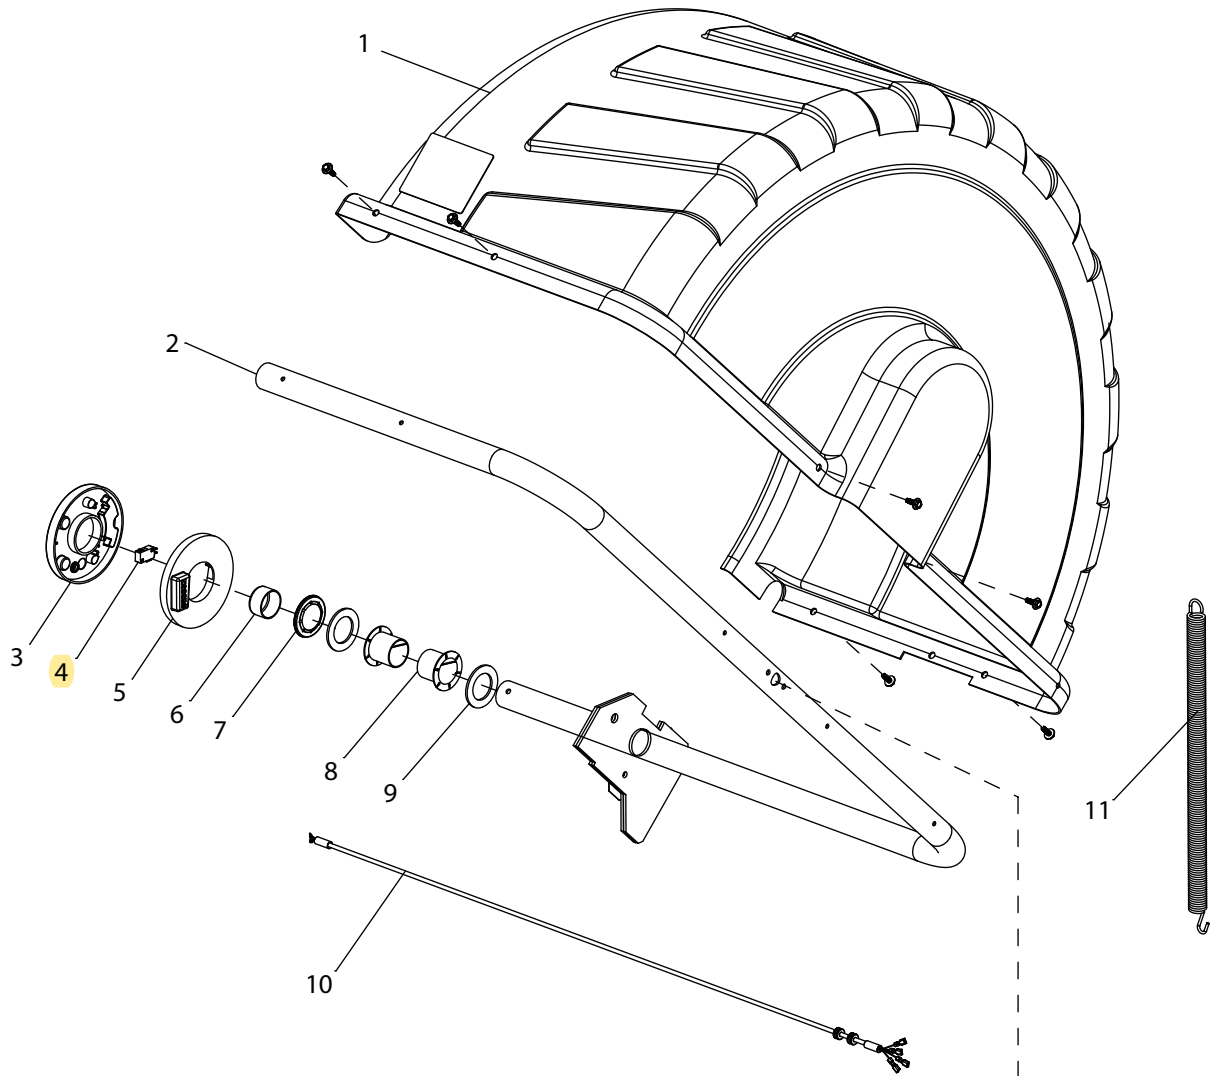

Wheel Guard Assembly

Item	Part No.	Description
1	8113620	Wheel Guard
2	8114319	Hood Bar W/C
3	8113333	Hood Switch Housing
4	8113334	Limit Switch
5	8113332	Hood Switch Cam/Cover
6	8109949	Hood Bar Cap
7	8109945	1-1/2" Retainer Washer
8	8307014	Flanged Nylon Bearing
9	8109944	Hood Bar Washer
10	8114262	Hood Switch Cable Assembly
11	8308062	Hood Spring
12	85000303	Sonar Bracket
13	85000304	Sonar Module
14	85000305	Sonar Cable Assembly