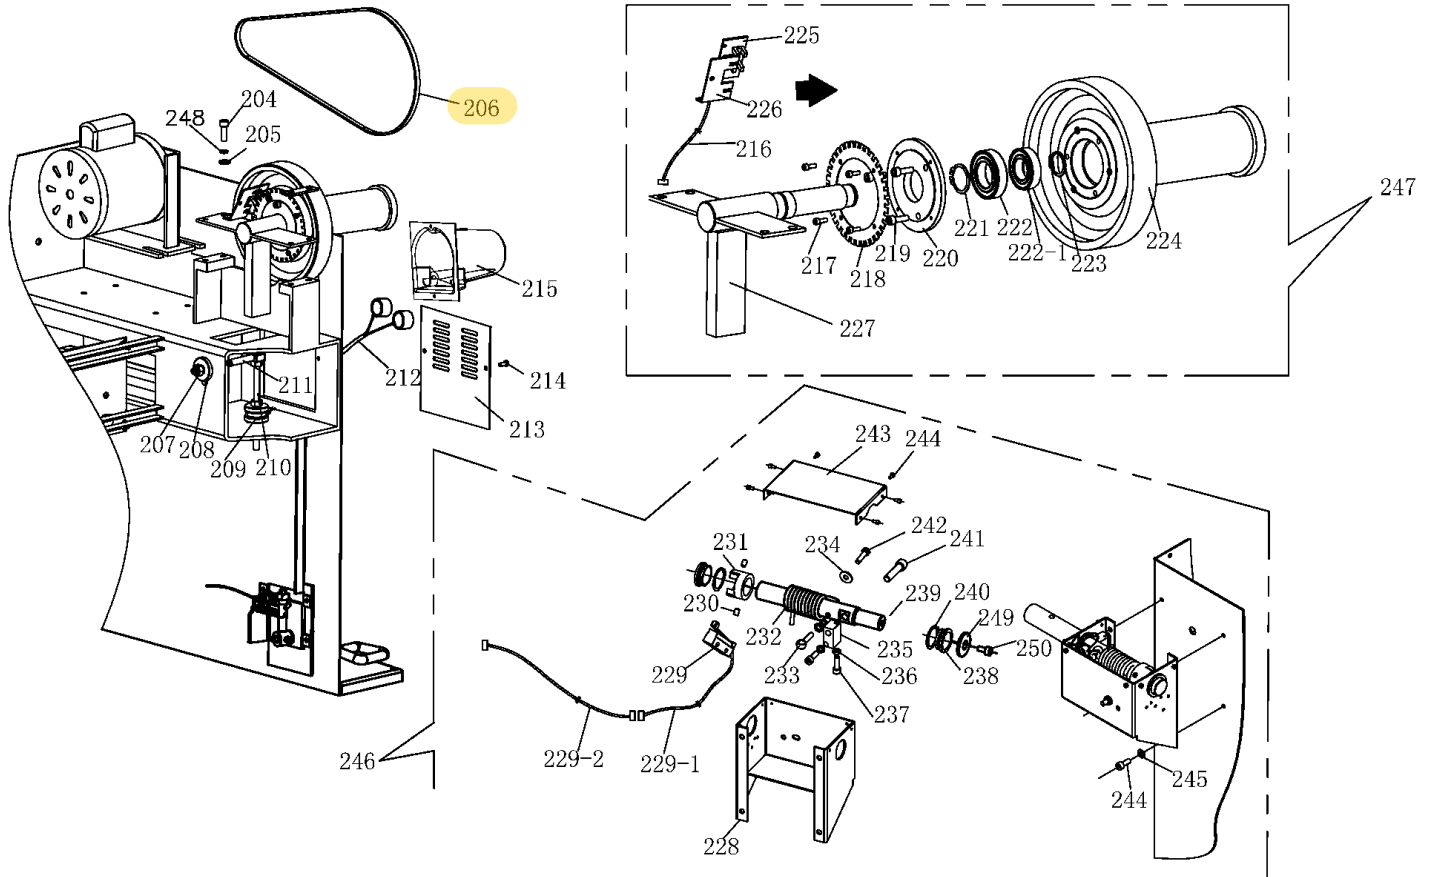

	158	Type B Reed Nut, M6
	159	Cross Recess Brazier Head Screw, M6 by 20
	160	Socket Hexagon Socket Head Screw with Flange Face

DST-64T Hood Mount

Part #	Number	Description
	204	HHB, M8 by 20
	205	Washer, 8 mm Flat
5327091	206	Motor Belt
	207	Nut, M10
	208	Pizo Sensor Pad
5327141	209	Vertical Pizo Sensor
5327139	210	Pizo Vertical Shaft
5327140	211	Pizo Horizontal Shaft
5328009	212	Weight Indicator Light
	213	Chuck Guard
	214	SSS ST 4.8 by 16