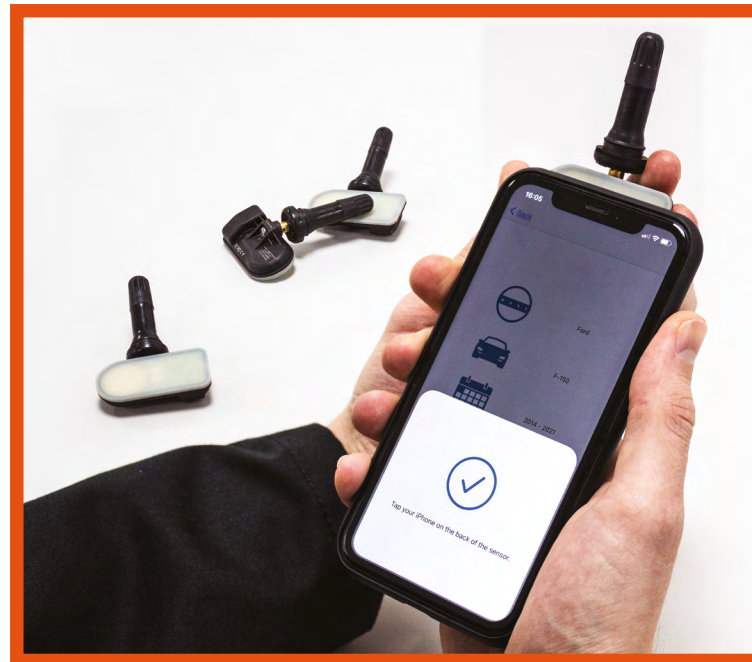

PREMA

The First NFC-Enabled Sensor Programmable By Smartphone

Increase Productivity without Compromising on Accuracy

U-ProTM

HYBRID NFC
315 & 433 MHz

Rapid Programming

No Risk of Programming the Wrong Sensor

Download the Free App

PREM-NFC