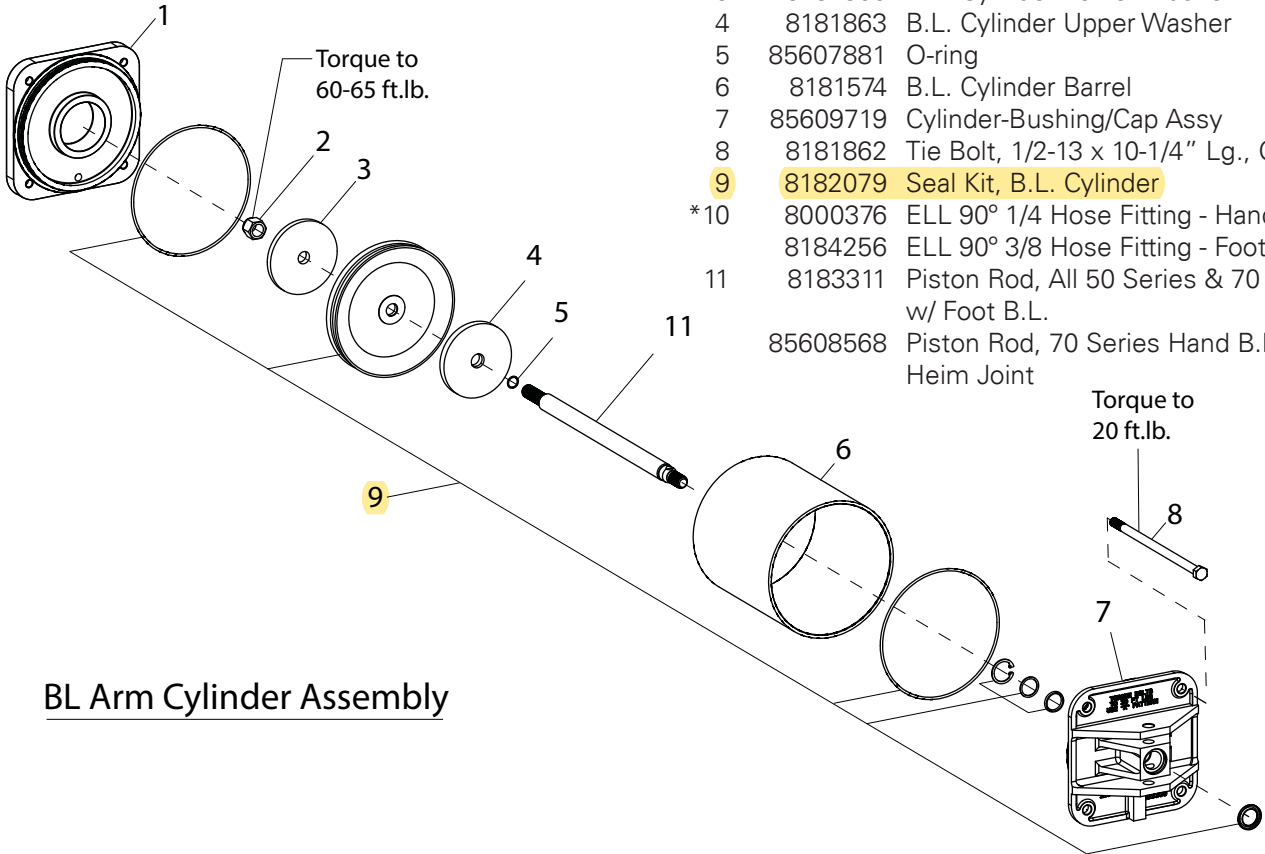

Cylinder Assemblies

Item	Part No.	Description
1	8183310	B.L. Cylinder Bottom Cap
2	8182016	3/4"-10 Nylon Insert Nut, Gr.5
3	8181860	B.L. Cylinder Lower Washer
4	8181863	B.L. Cylinder Upper Washer
5	85607881	O-ring
6	8181574	B.L. Cylinder Barrel
7	85609719	Cylinder-Bushing/Cap Assy
8	8181862	Tie Bolt, 1/2-13 x 10-1/4" Lg., Gr.5
9	8182079	Seal Kit, B.L. Cylinder
*10	8000376	ELL 90° 1/4 Hose Fitting - Hand B/L
	8184256	ELL 90° 3/8 Hose Fitting - Foot B/L
11	8183311	Piston Rod, All 50 Series & 70 Series w/ Foot B.L.
	85608568	Piston Rod, 70 Series Hand B.L. w/ Heim Joint

BL Arm Cylinder Assembly

Item	Part No.	Description
1	8181183	5/16-18 Nylon Insert Lock Nut Gr.5
2	8181622	Cylinder Bottom Cap
3	8182719	1/2-13 Locking Jam Nut, Gr.5
4	8183772	O-ring
5	8181629	Shaft, Tabletop Cyl.
6	8181627	Sleeve, Cylinder
7	8181620	Cylinder Top Cap
8	8181633	Tie Bolt, Tabletop Cylinder
9	8183811	Table Top Cylinder Seal Kit

Table Top Cylinder Assembly

*Not Shown