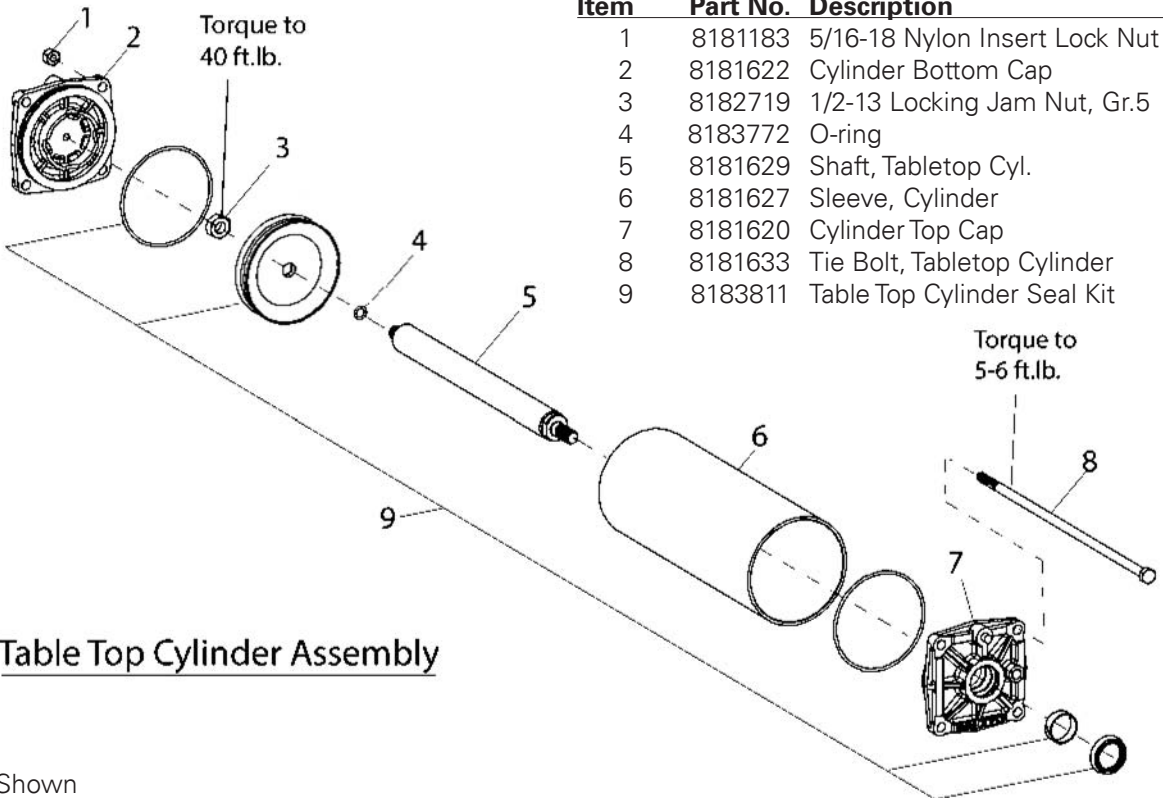

Cylinder Assemblies

Item	Part No.	Description
1	8183310	B.L. Cylinder Bottom Cap
2	8182016	3/4"-10 Nylon Insert Nut, Gr.5
3	8181860	B.L. Cylinder Lower Washer
4	8181863	B.L. Cylinder Upper Washer
5	85607881	O-ring
6	8181574	B.L. Cylinder Barrel
7	85609719	Cylinder-Bushing/Cap Assy
8	8181862	Tie Bolt, 1/2-13 x 10-1/4" Lg., Gr.5
9	8182079	Seal Kit, B.L. Cylinder
*10	8000376	ELL 90° 1/4 Hose Fitting - Hand B/L
	8184256	ELL 90° 3/8 Hose Fitting - Foot B/L
11	8183311	Piston Rod, All 50 Series & 70 Series w/ Foot B.L.
	85608568	Piston Rod, 70 Series Hand B.L. w/ Heim Joint

BL Arm Cylinder Assembly

Item	Part No.	Description
1	8181183	5/16-18 Nylon Insert Lock Nut Gr.5
2	8181622	Cylinder Bottom Cap
3	8182719	1/2-13 Locking Jam Nut, Gr.5
4	8183772	O-ring
5	8181629	Shaft, Tabletop Cyl.
6	8181627	Sleeve, Cylinder
7	8181620	Cylinder Top Cap
8	8181633	Tie Bolt, Tabletop Cylinder
9	8183811	Table Top Cylinder Seal Kit

Table Top Cylinder Assembly

*Not Shown