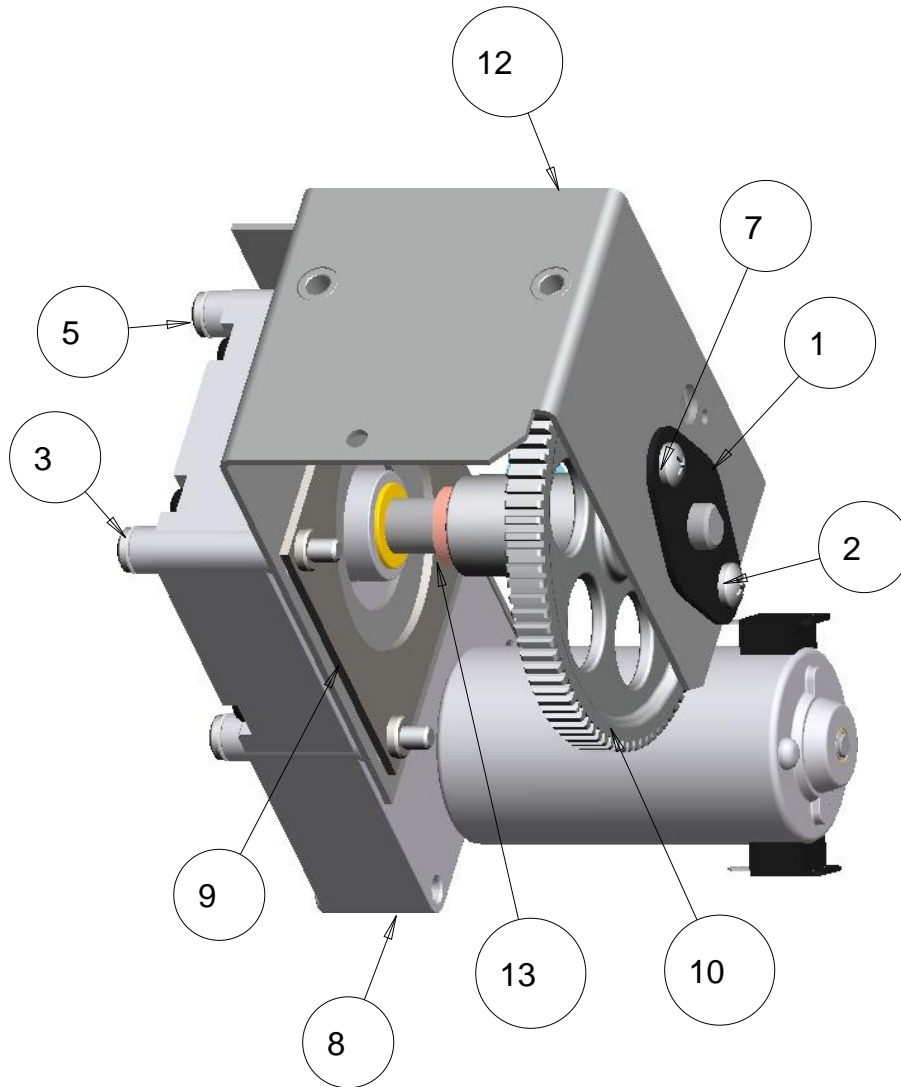

AC400 WHEEL CLAMP
 EAA0361J98A - RH SIDE
 EAA0361J99A - LH SIDE

EAA0381J05A DUAL WHEEL ADAPTER

EAA0381J34A XD TARGET FRONT

EAA0381J34A XD TARGET REAR

EAK0305J72A	(FRONT) KIT PARTS LIST:
PART NUMBER	DESCRIPTION
EAA0381J34A	XD TARGET ASM, FRONT
EAM0088J15A*	BUSHING - AC400, SP

EAK0305J73A	(REAR) KIT PARTS LIST:
PART NUMBER	DESCRIPTION
EAA0381J35A	XD TARGET ASM, REAR
EAM0088J15A*	BUSHING - AC400, SP

MOTOR / GEAR ASSEMBLY
EAA0381J32A REV B

SYM	REQ	PART NO	DESCRIPTION
1	1	1-02863A	BEARING- FLANGE MTD
2	2	1-32806A	SCREW - PHMS #10-24 X 3/8
3	4	1-347	#10 INTERNAL TOOTH LOCKWASHER
4	1	EAM0088J31A	SCREW-SHCS, 1/4-20 X 3/4,
5	4	1-4806	MSCR PNH #10-32 X 1-3/4
6	1	1-7433	NUT & L/WASHER ASSY, 1/4-20
7	2	1-7733	LOCK NUT-10-24 X .375
8	1	2-44066A	GEAR MOTOR, 12V, ULTRA
9	1	EAA0321J63A	PLATE ASM. - MOTOR LOCK, UA
10	1	EAC0079J65A	GEAR - SPUR, DIE CAST
12	1	EAS2119J83A	BRACKET - MOTOR, V3D3
13	2	1-12944A	SPACER - .PULLY .62 OD X .13 LG