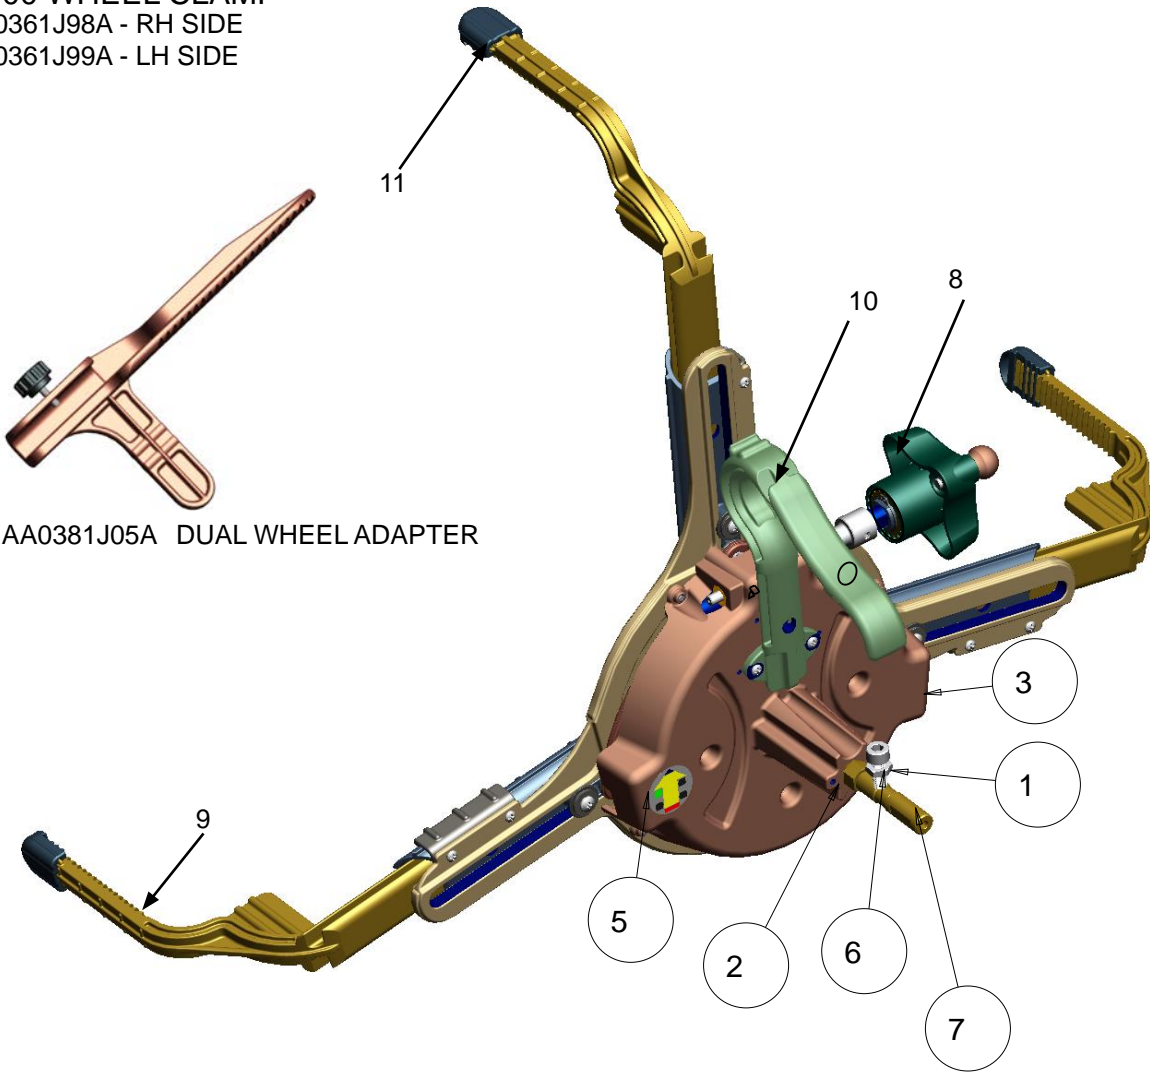

AC400 WHEEL CLAMP
 EAA0361J98A - RH SIDE
 EAA0361J99A - LH SIDE

EAA0381J05A DUAL WHEEL ADAPTER

EAA0381J34A XD TARGET FRONT

EAA0381J34A XD TARGET REAR

EAK0305J72A	(FRONT) KIT PARTS LIST:
PART NUMBER	DESCRIPTION
EAA0381J34A	XD TARGET ASM, FRONT
EAM0088J15A*	BUSHING - AC400, SP

EAK0305J73A	(REAR) KIT PARTS LIST:
PART NUMBER	DESCRIPTION
EAA0381J35A	XD TARGET ASM, REAR
EAM0088J15A*	BUSHING - AC400, SP

MOTOR / GEAR ASSEMBLY
EAA0381J32A REV B

SYM	REQ	PART NO	DESCRIPTION
1	1	1-02863A	BEARING- FLANGE MTD
2	2	1-32806A	SCREW - PHMS #10-24 X 3/8
3	4	1-347	#10 INTERNAL TOOTH LOCKWASHER
4	1	EAM0088J31A	SCREW-SHCS, 1/4-20 X 3/4,
5	4	1-4806	MSCR PNH #10-32 X 1-3/4
6	1	1-7433	NUT & L/WASHER ASSY, 1/4-20
7	2	1-7733	LOCK NUT-10-24 X .375
8	1	2-44066A	GEAR MOTOR, 12V, ULTRA
9	1	EAA0321J63A	PLATE ASM. - MOTOR LOCK, UA
10	1	EAC0079J65A	GEAR - SPUR, DIE CAST
12	1	EAS2119J83A	BRACKET - MOTOR, V3D3
13	2	1-12944A	SPACER - .PULLY .62 OD X .13 LG