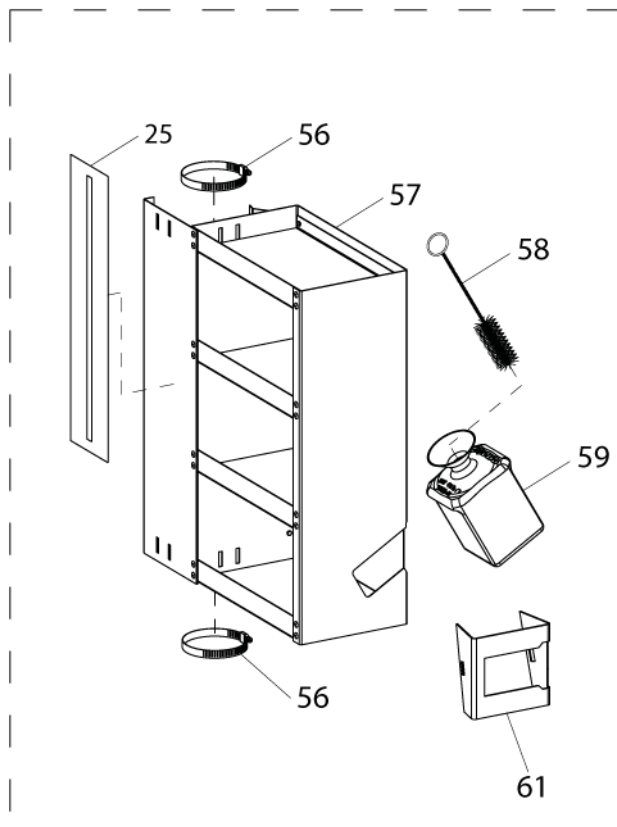

Inflation Bracket and Tower Assembly

Item	Part No.	Description
1	8181933	Pedal Inflation
2	8102459	3/8" Self Tap Screw Gr.5
3	8107407	Hitch Pin Retainer
4	8104613	5/8" Ext. Tooth Lock Washer
5	8104611	5/8" N.F. Jam Nut Gr.5
6	8104610	3/4" N.F. Jam Nut Gr.5
7	8104612	3/4" Ext. Tooth Lock Washer
8	8181932	Inflation Brkt.
9	8180103	3/8 x 3-1/4 Clevis Pin
10	8104674	Bushing (3/4" Valve)
11	8106298	3/4" Valve Ported 1/4"-18 NPT
12	8143169	1/4-20 Whiz Lock Nut, Gr.5
13	8104600	1/4" Valve Comp.
14	8104673	Bushing (1/4" Valve)
15	8120408	1/4-20 x 1-3/4 H.H. Cap Scr., Gr.5
16	8120424	3/8"-16 Wash Hd. Lock Nut Gr.5
17	8182076	Shim Kit
18	85000816	Pressure Limiter
19	8000240	Washer 1" OD x 13/32 ID x 3/16"
20	8107715	3/8-16 x 1-1/4 Hex Hd. Cap Scr, Gr.8.8
21	8106303	3/8" Whiz Lock Nut, Gr.5
22	8106302	3/8" Whiz Lock Screw, Gr.5
23	8101018	0.392 x 0.687 x 0.0478 Washer
24	8181137	3/8-16 x 2-1/4 Hex Hd. Cap Scr, Gr.5
25	85611363	Decal-Wrning
	8182373FR	Decal-Wrning French (90X Only)