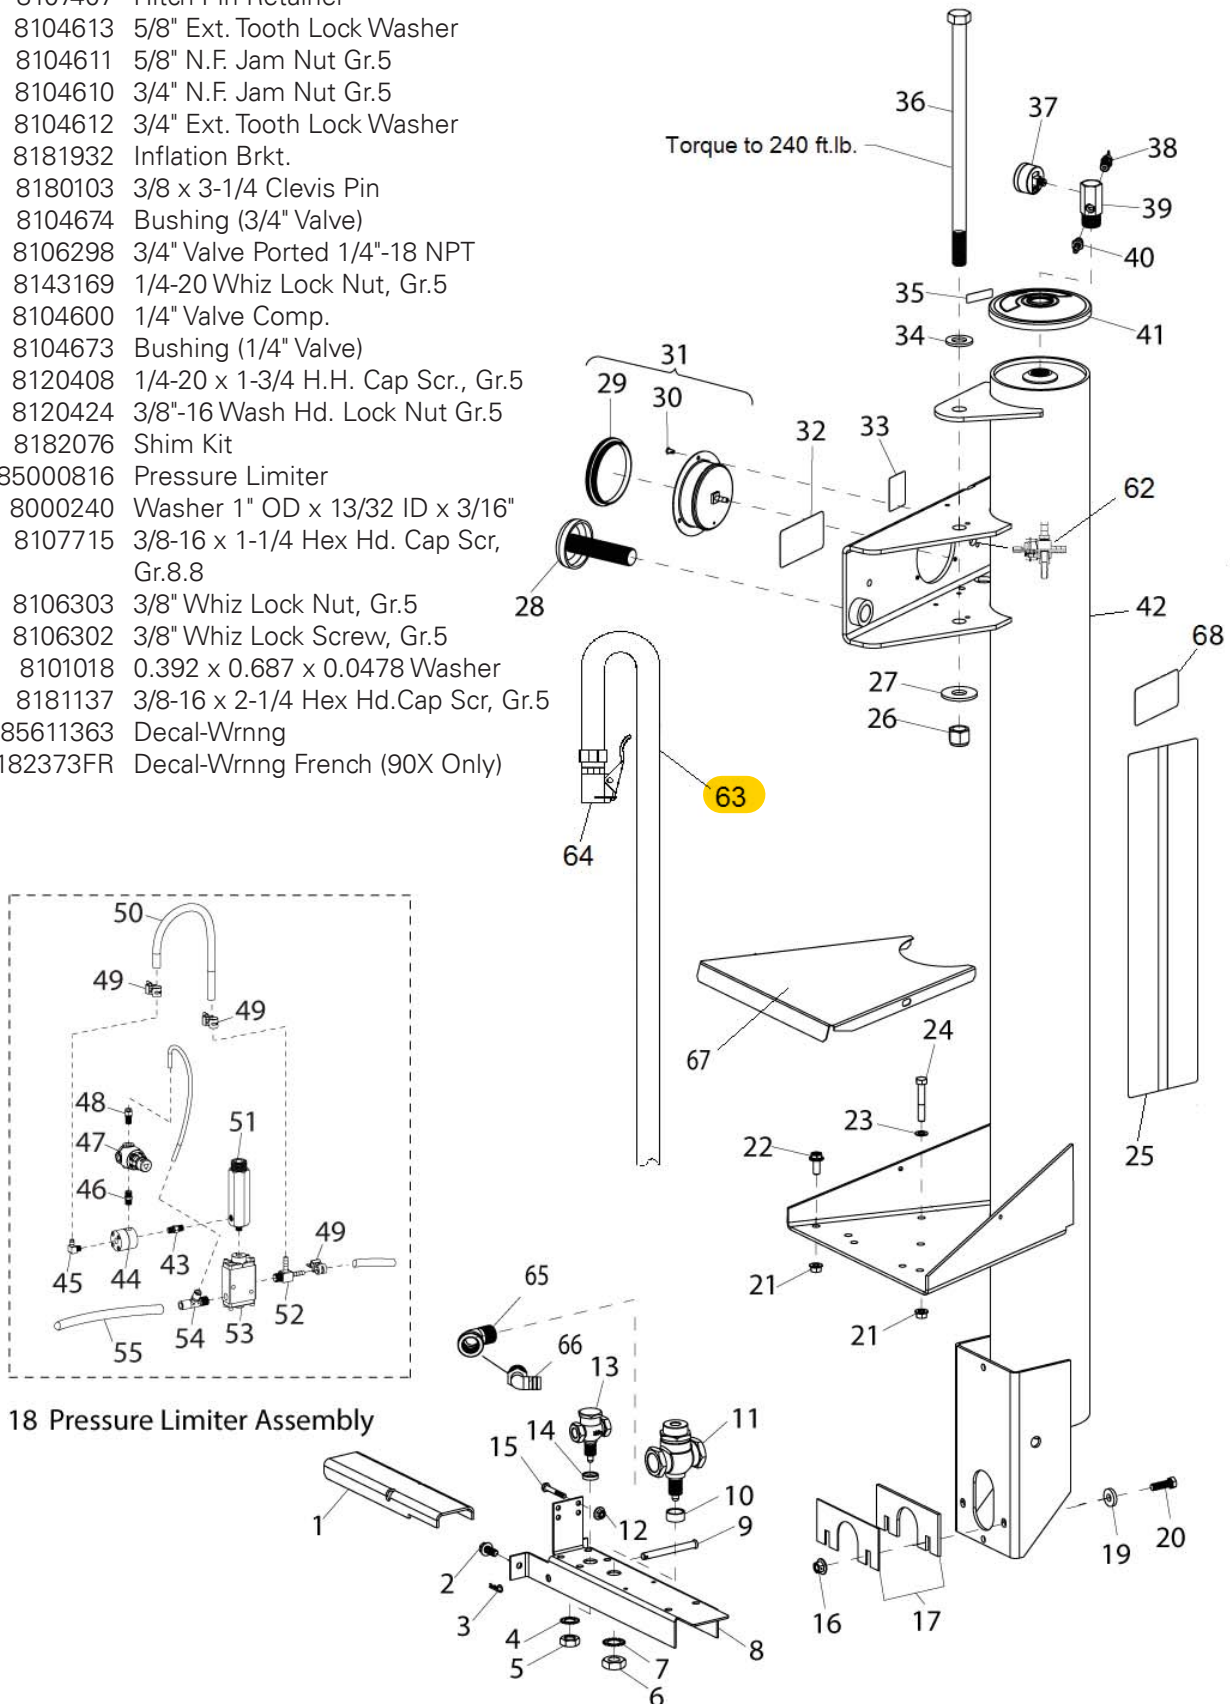

Inflation Bracket and Tower Assembly

Item	Part No.	Description
1	8181933	Pedal Inflation
2	8102459	3/8" Self Tap Screw Gr.5
3	8107407	Hitch Pin Retainer
4	8104613	5/8" Ext. Tooth Lock Washer
5	8104611	5/8" N.F. Jam Nut Gr.5
6	8104610	3/4" N.F. Jam Nut Gr.5
7	8104612	3/4" Ext. Tooth Lock Washer
8	8181932	Inflation Brkt.
9	8180103	3/8 x 3-1/4 Clevis Pin
10	8104674	Bushing (3/4" Valve)
11	8106298	3/4" Valve Ported 1/4"-18 NPT
12	8143169	1/4-20 Whiz Lock Nut, Gr.5
13	8104600	1/4" Valve Comp.
14	8104673	Bushing (1/4" Valve)
15	8120408	1/4-20 x 1-3/4 H.H. Cap Scr., Gr.5
16	8120424	3/8"-16 Wash Hd. Lock Nut Gr.5
17	8182076	Shim Kit
18	85000816	Pressure Limiter
19	8000240	Washer 1" OD x 13/32 ID x 3/16"
20	8107715	3/8-16 x 1-1/4 Hex Hd. Cap Scr, Gr.8.8
21	8106303	3/8" Whiz Lock Nut, Gr.5
22	8106302	3/8" Whiz Lock Screw, Gr.5
23	8101018	0.392 x 0.687 x 0.0478 Washer
24	8181137	3/8-16 x 2-1/4 Hex Hd. Cap Scr, Gr.5
25	85611363	Decal-Wrning
	8182373FR	Decal-Wrning French (90X Only)