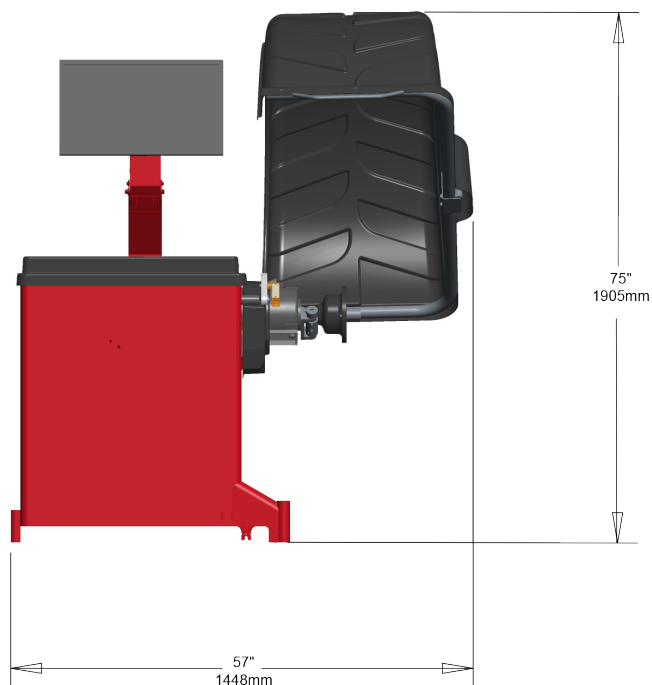

1500-3D DIRECT DRIVE WHEEL BALANCER

LEGENDARY RELIABILITY WITH STATE OF THE ART CAPABILITY.

SPECIFICATIONS

Balancing Modes	8
Wheel Diameter Range	8" - 30"
Wheel Width Range	2" - 20"
Maximum Tire Diameter	Up to 44"
Maximum Tire Weight	160 lbs.
Shaft Diameter	40 mm
Footprint	57"w x 55"d x 75"h
Ship Weight	616 lbs.
Interface	LED
Automatic Data Entry	Distance/Diameter/Width
Electrical Requirements	220v, 1ph or 220v, 3ph
Warranty	3Year Parts, 6 Months Labor
Part Number	80015003D - 1ph 80015003D01 - 3ph

EQUIPMENT FOOTPRINT

CLASS 2 LASER PRODUCT
LASER LIGHT - DO NOT STARE INTO THE BEAM
635nm - 660nm < 1mW CW

ACCESSORIES

* Included With Purchase

Part Number	Description
*85608850	Stud - Weight Tray (3)
*85609499	Double Sided Collets (2.04"-5.20")
*8309011	Calipers
*85607780	Premium Wheel Weight Hammer
*85607503	Premium Quicknut
*8112106	Small Pressure Cup & Rubber Lip
*85608312	No Mar Ring
*8112107	Spring
*8113390	Scraper
*85610715	Side Shadow Board

RECOMMENDED OPTIONAL ACCESSORIES

Adjustable Pin Plates
(PN 85610104)

Ford ULA
3 Degree Cone
(PN 81141821)

Light Truck Cone Kit
(PN 8113277C)

Premium Hub Nut
(PN 85610908)

Short Cone
(PN 8112421)

Toyota Adapter Kit
(PN 85009945)

COATS®